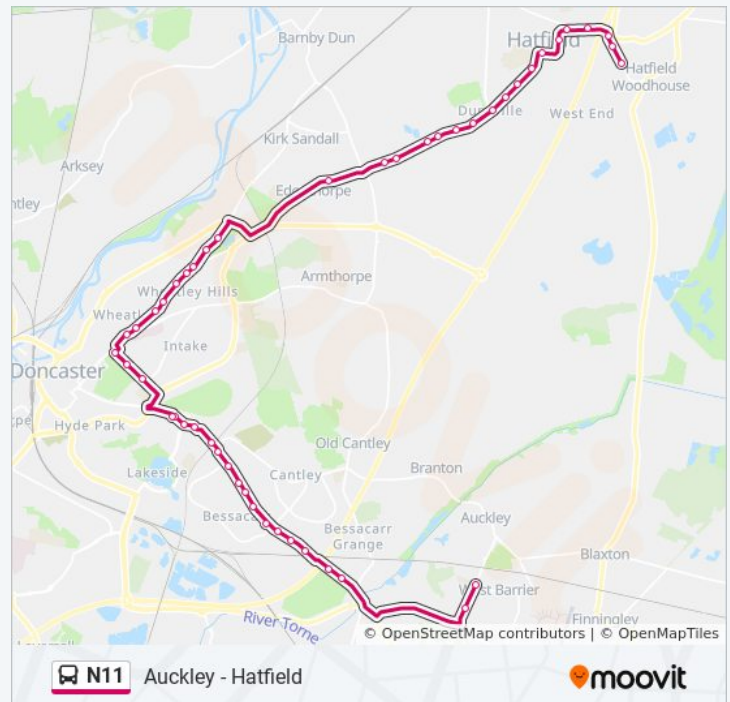

Town Moor Avenue/Manor Drive

Town Moor Avenue/Imperial Crescent

Town Moor Avenue/Victorian Crescent

Thorne Road/Norborough Road

Thorne Road/Wentworth Road

Thorne Road/Winchester Avenue

Thorne Road/Hillcrest Road

Thorne Road/Thornhill Avenue

Thorne Road/Coventry Grove

Thorne Road/Barnby Dun Road

Barnby Dun Road/Bradford Road

Barnby Dun Road/Derby Road

Thorne Road/Eden Field Road

Thorne Road/Sandall Grange

Thorne Road/Westminster Drive

### N11 bus Info

**Direction:** Hatfield Woodhouse

**Stops:** 48

**Trip Duration:** 43 min

**Line Summary:**

High Street/Hawthorne Avenue

High Street/Park Lane Close

Doncaster Road/Broadway

Doncaster Road/Mile End Avenue

Doncaster Road/Coppice Avenue

Doncaster Road/Danum Road

Manor Road/Parkways

Manor Road/Grange Avenue

High Street/Church Walk

High Street/Old Thorne Road

Cemetery Road/Epworth Road