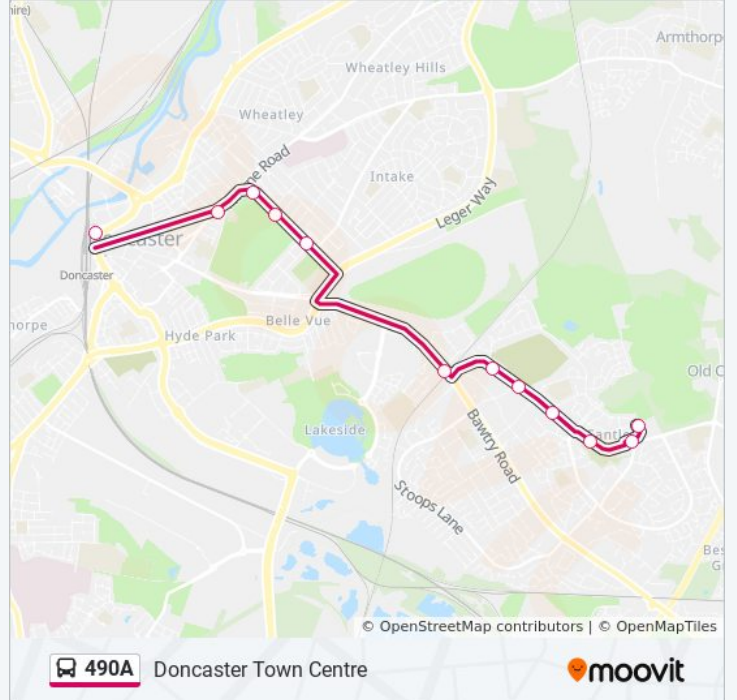

490A bus time schedules and route maps are available in an offline PDF at moovitapp.com. Use the [Moovit App](#) to see live bus times, train schedule or subway schedule, and step-by-step directions for all public transit in Yorkshire.

[About Moovit](#) • [MaaS Solutions](#) • [Supported Countries](#) • [Mooviter Community](#)

© 2024 Moovit - All Rights Reserved

Check Live Arrival Times