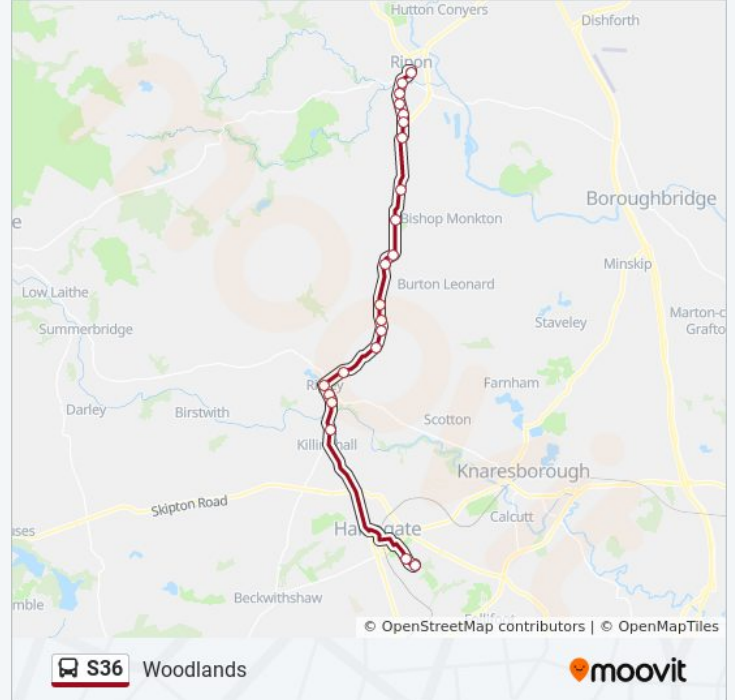

Direction: Ripon

23 stops

[VIEW LINE SCHEDULE](#)

St John Fisher Sch Grounds Dep

St Aidan's Sch Grounds Dep

Daleside Nursery

Nidd Bridge

Ripley Roundabout

Stops: 23

Trip Duration: 55 min

Line Summary:

Ripley Roundabout

Nidd Bridge

Daleside Nursery

St Aidans School

St John Fisher School