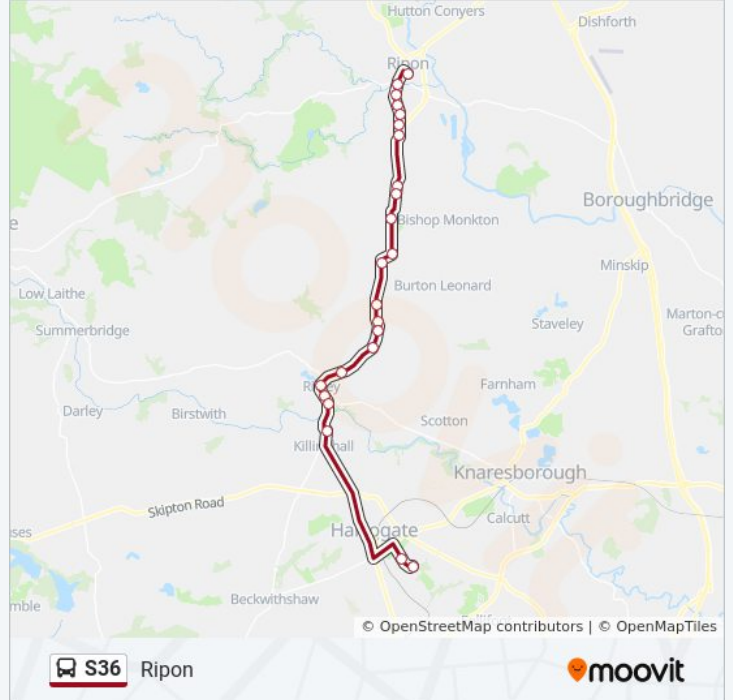

Direction: Ripon

23 stops

[VIEW LINE SCHEDULE](#)

St John Fisher Sch Grounds Dep

St Aidan's Sch Grounds Dep

Daleside Nursery

Nidd Bridge

Ripley Roundabout

Borrage Bridge

S36 bus Time Schedule

Ripon Route Timetable:

Sunday	Not Operational
Monday	3:45 PM
Tuesday	3:45 PM
Wednesday	3:45 PM
Thursday	3:45 PM
Friday	3:45 PM
Saturday	Not Operational

S36 bus Info

Direction: Ripon

Stops: 23

Trip Duration: 39 min

Line Summary:

Bus Station Stand 2

Direction: Woodlands

23 stops

[VIEW LINE SCHEDULE](#)

Bus Station Stand 2

Stops: 23

Trip Duration: 55 min

Line Summary:

Ripley Roundabout

Nidd Bridge

Daleside Nursery

St Aidans School

St John Fisher School