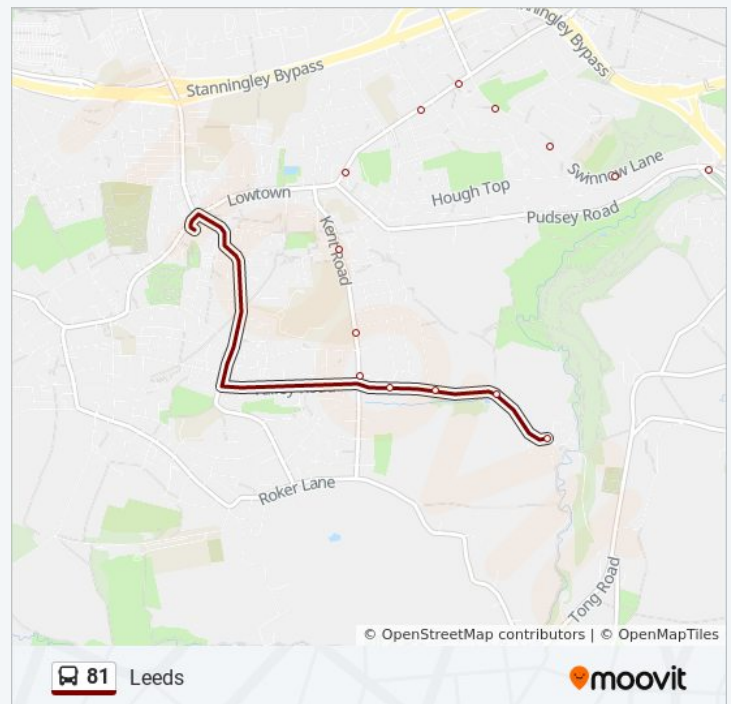

48 stops

[VIEW LINE SCHEDULE](#)

Leeds Infirmary Street - City Square

Wellington C

Wellington D

Kirkstall Fire Stn

Washington Street

Itv Yorkshire

Five Lane Ends

Green Top

Western Grove

Blue Hill Lane

81 bus Time Schedule

Troydale Route Timetable:

Sunday	Not Operational
Monday	2:30 PM - 5:30 PM
Tuesday	2:30 PM - 5:30 PM
Wednesday	2:30 PM - 5:30 PM
Thursday	2:30 PM - 5:30 PM
Friday	Not Operational
Saturday	Not Operational

81 bus Info

Direction: Troydale

Stops: 48

Trip Duration: 38 min

Line Summary:

Blue Hill Ln Cliffe Park Crescent

Blue Hill Ln Silver Royd Hill

Silver Royd Hill

Ring Rd Tong Road

Butt Lane Tong Approach

Butt Lane Water Ln

Ring Rd Butt Lane

Ring Rd Hare Farm Avenue

Pudsey Rd Wood Lane

Swinnow Ln Hough End

Swinnow Ln Wellstone Avenue