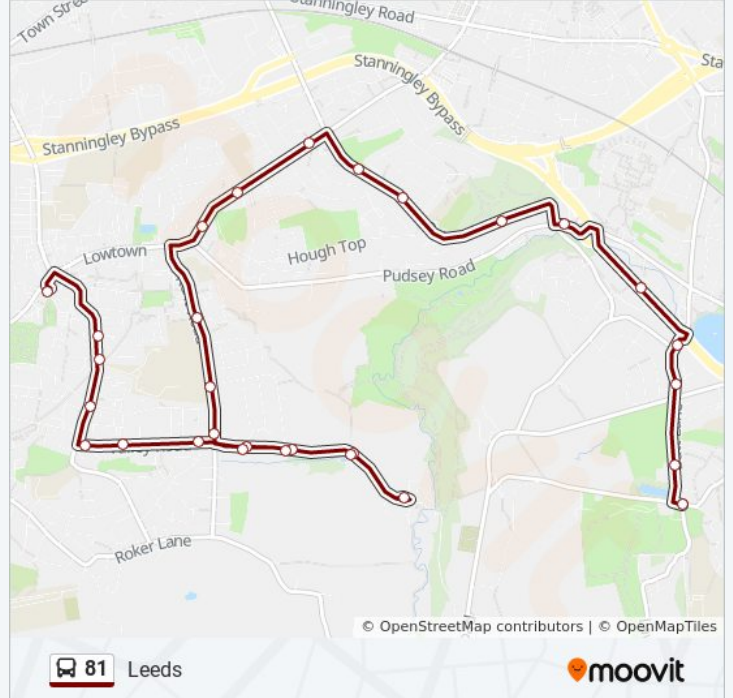

81 bus Info

Direction: Farnley

Stops: 27

Trip Duration: 19 min

Line Summary:

Swinnow Ln Wellstone Avenue
 Swinnow Ln Hough End
 Pudsey Rd Wood Lane
 Ring Rd Hare Farm Avenue
 Butt Lane Water Ln
 Butt Lane Tong Approach

Direction: Leeds City Centre

58 stops

[VIEW LINE SCHEDULE](#)

Pudsey
 Robin Lane Spinners Chase
 Robin Ln Crawshaw Park
 Littlemoor Rd Sharp Row
 Valley Rd Littlemoor Road
 Valley Rd Brickmill Road
 Valley Square
 Valley Rd Acres Hall Crescent
 Troydale Lane Acres Hall Ave
 Troydale Lane
 Turning Circle
 Troydale Lane
 Troydale Lane Acres Hall Ave
 Valley Rd Acres Hall Crescent
 Kent Rd Valley Road
 Kent Road Acres Hall Ave
 Kent Road Sycamore Chase
 Intake Road