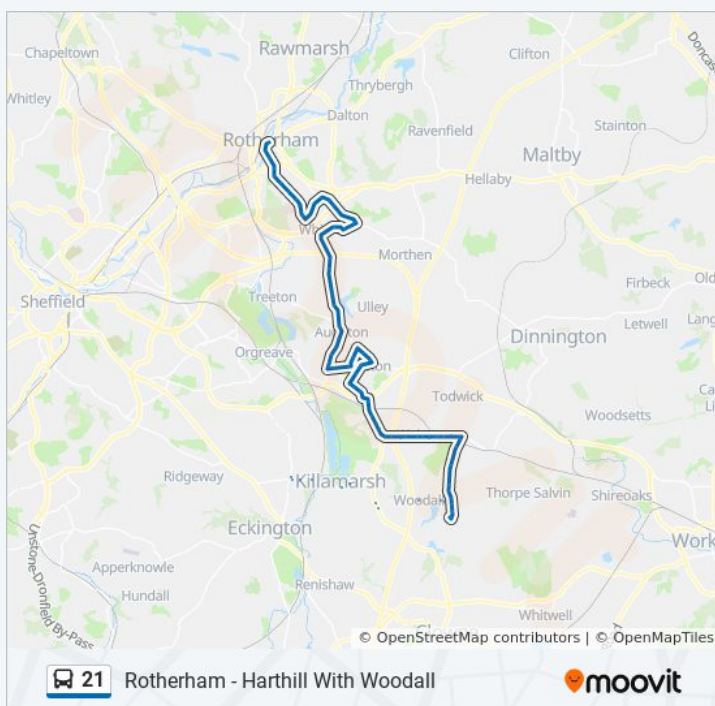

Direction: Aston

46 stops

[VIEW LINE SCHEDULE](#)

- Rotherham Interchange
- Wharnccliffe Street/Nelson Street
- Doncaster Gate/Percy Street
- Wellgate/Doncaster Gate
- Wellgate/Clifton Bank
- Wellgate/Albion Road
- Moorgate Road/Godstone Road
- Moorgate Road/Moorgate Chase
- Moorgate Road/Heather Close
- Moorgate Road/Brunswick Road
- Moorgate Road/Sitwell Vale
- Baker Street/Moorgate
- Baker Street/Oakwood Hall Drive
- Moorgate Road/Sitwell Grove
- Broom Lane/Broom Avenue
- Broom Lane/Stag Lane
- Broom Lane/East Bawtry Road
- Worrygoose Lane/Reresby Drive
- Worrygoose Lane/Greystones Road
- Greystones Road/Worrygoose Lane
- Greystones Road/Milldyke Close
- Greystones Road/Whiston Brook View

Moorgate Road/Moorgate Chase

Moorgate Road/Heather Close

Moorgate Road/Brunswick Road

Moorgate Road/Sitwell Vale

Baker Street/Moorgate

Baker Street/Oakwood Hall Drive

Moorgate Road/Sitwell Grove

Broom Lane/Broom Avenue

Winney Hill/Crescent

Firvale/Winney Hill

Winney Hill/Firvale

Winney Hill/Crescent

Union Street/Woodall Lane

Union Street/Jackys Lane

Union Street/Thorne Road

Hard Lane/Northlands

21 bus Info

Direction: Rotherham Town Centre

Stops: 81

Trip Duration: 55 min

Line Summary:

Station Road/Anston Avenue

Station Road/Victoria Close

Wales Road/Colliery Road