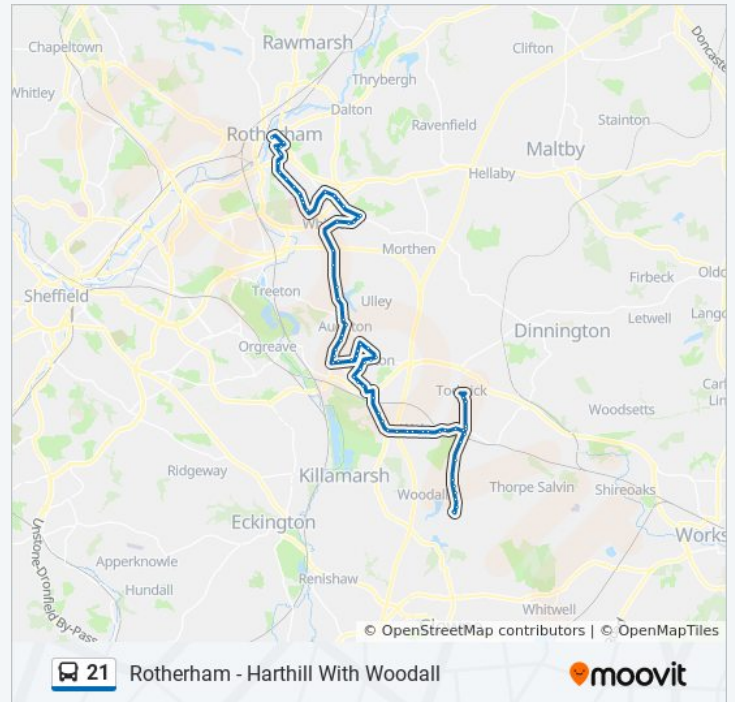

Wellgate/Albion Road

Moorgate Road/Godstone Road

Moorgate Road/Moorgate Chase

Moorgate Road/Heather Close

Moorgate Road/Brunswick Road

Moorgate Road/Sitwell Vale

Baker Street/Moorgate

Baker Street/Oakwood Hall Drive

Moorgate Road/Sitwell Grove

Broom Lane/Broom Avenue

Broom Lane/Stag Lane

Broom Lane/East Bawtry Road

Worrygoose Lane/Reresby Drive

Worrygoose Lane/Greystones Road

Greystones Road/Worrygoose Lane

Greystones Road/Milldyke Close

Greystones Road/Whiston Brook View

Moorhouse Lane/Cow Rakes Lane

High Street/Pleasley Road

Pleasley Road/Upper Whiston Lane

Pleasley Road/Guilthwaite Hill

Pleasley Road/Reservoir Road

Pleasley Road/Ulley Lane

Main Street/Ulley Lane

Main Street/Aston Lane

Aughton Road/Windy Ridge

Aughton Road/Aughton Avenue

Aughton Road/Alexandra Road

Rotherham Road/High Street

Rotherham Road/Main Street

Main Street/High Street

Worksop Road/Eden Grove

Holderness Drive/Fane Crescent

21 bus Info

Direction: Harthill

Stops: 76

Trip Duration: 60 min

Line Summary: