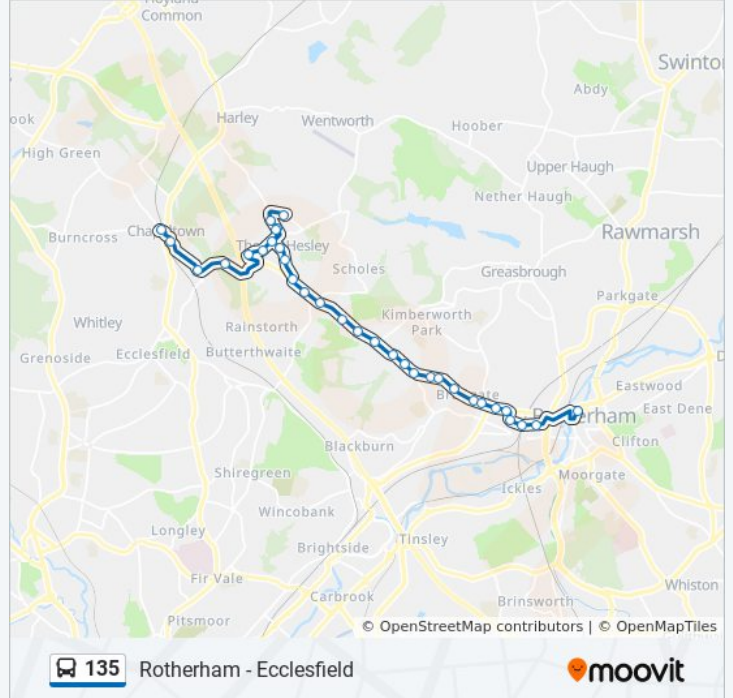

**135 bus Info**

**Direction:** Chapelton

**Stops:** 33

**Trip Duration:** 29 min

**Line Summary:**

Barnsley Road/Wentworth Close  
 Barnsley Road/Strafford Place  
 Chapelfield Road/Thornwell Lane  
 Barnsley Road/Wentworth Close  
 Hesley Lane/Brook Hill  
 Hesley Lane/London Way  
 Hesley Lane/London Way  
 Cowley Hill/Smithy Wood Road  
 Cowley Lane/Nether Lane  
 Cowley Lane/Falding Street  
 Lound Side/Market Place

**135 bus Info**

**Direction:** Rotherham Town Centre

**Stops:** 51

**Trip Duration:** 31 min

**Line Summary:**

Lound Side/Sussex Road  
Lound Side/Market Place  
Lound Side/Market Place  
Cowley Lane/Falding Street  
Cowley Lane/Woodburn Drive  
Cowley Hill/Smithy Wood Road  
Hesley Lane/Hesley Bar  
Hesley Lane/Park View  
Hesley Lane/Heslow Grove  
Barnsley Road/Wentworth Close  
Barnsley Road/Strafford Place  
Chapelfield Road/Thornwell Lane  
Barnsley Road/Wentworth Close  
Brook Hill/Hill Side  
Brook Hill/New Street  
Brook Hill/Pit Lane  
Upper Wortley Road/Scholes Lane  
Upper Wortley Road/Louden Close  
Upper Wortley Road/Hesley Grange  
Upper Wortley Road/Oaks Lane  
Upper Wortley Road/Grange Drive  
Upper Wortley Road/Droppingwell Road  
Wortley Road/Great Park Road  
Wortley Road/Old Wortley Road  
Wortley Road/Watson Road  
Wortley Road/Bradgate Lane  
New Wortley Road/Fenton Road  
New Wortley Road/Henley Rise  
Midland Road/Garden Street  
College Road/St. Johns Court  
College Road/Winifred Street  
College Road/Bridge Street  
Rotherham Interchange