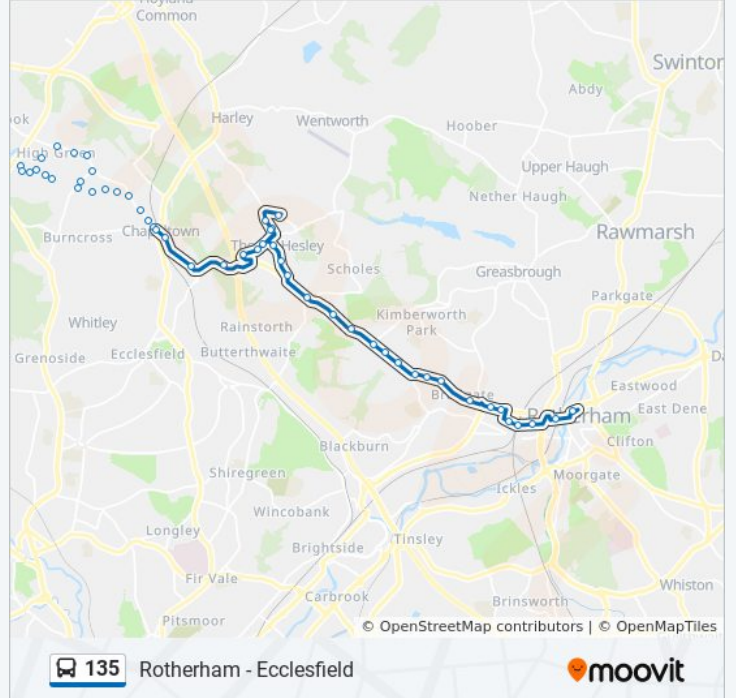

**Direction: Rotherham Town Centre**

51 stops

[VIEW LINE SCHEDULE](#)

Cottam Road/Foster Way  
 Cottam Road/Kinsey Road  
 Cottam Road/Annat Place  
 Potter Hill Lane/Hague Lane  
 Hague Lane/Thompson Hill  
 Thompson Hill/Ashwood Road  
 Thompson Hill/Potter Hill Lane  
 Wortley Road/Westwood Road  
 Wortley Road/New Street  
 Mortomley Lane/Pack Horse Lane  
 Greengate Lane/Mortomley Lane  
 Greengate Lane/School Road  
 Worrall Road/Greengate Lane  
 Worrall Road/Beechwood Road  
 Worrall Road/Mapplebeck Road  
 School Road/Griffiths Road  
 Lane End/Bridge Inn Road  
 Lound Side/Mafeking Place

**135 bus Info**

**Direction:** Rotherham Town Centre

**Stops:** 51

**Trip Duration:** 31 min

**Line Summary:**

Lound Side/Sussex Road  
Lound Side/Market Place  
Lound Side/Market Place  
Cowley Lane/Falding Street  
Cowley Lane/Woodburn Drive  
Cowley Hill/Smithy Wood Road  
Hesley Lane/Hesley Bar  
Hesley Lane/Park View  
Hesley Lane/Heslow Grove  
Barnsley Road/Wentworth Close  
Barnsley Road/Strafford Place  
Chapelfield Road/Thornwell Lane  
Barnsley Road/Wentworth Close  
Brook Hill/Hill Side  
Brook Hill/New Street  
Brook Hill/Pit Lane  
Upper Wortley Road/Scholes Lane  
Upper Wortley Road/Louden Close  
Upper Wortley Road/Hesley Grange  
Upper Wortley Road/Oaks Lane  
Upper Wortley Road/Grange Drive  
Upper Wortley Road/Droppingwell Road  
Wortley Road/Great Park Road  
Wortley Road/Old Wortley Road  
Wortley Road/Watson Road  
Wortley Road/Bradgate Lane  
New Wortley Road/Fenton Road  
New Wortley Road/Henley Rise  
Midland Road/Garden Street  
College Road/St. Johns Court  
College Road/Winifred Street  
College Road/Bridge Street  
Rotherham Interchange