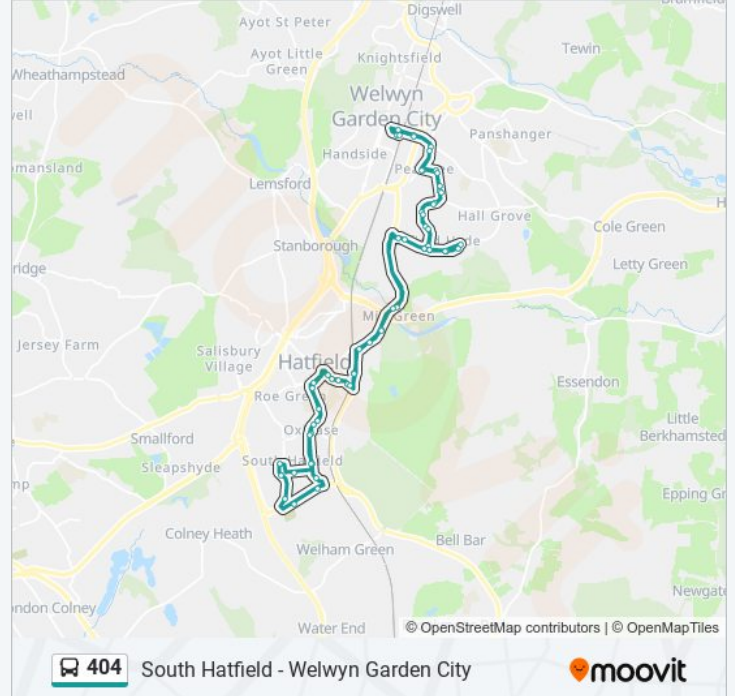

Memorial Hall, Hatfield

Town Centre, Hatfield

Elm Drive, Oxlease

Oxlease Drive, Oxlease

Cooks Way, South Hatfield

Millwards, South Hatfield

Travellers Lane, South Hatfield

The District Cemetery, South Hatfield

Garden Avenue, South Hatfield

Northdown Road, South Hatfield

High View, South Hatfield

The Downs, South Hatfield

Cooks Way, South Hatfield

Oxlease Drive, Oxlease

Elm Drive, Oxlease

St Philip Howard School, Hatfield

Town Centre, Hatfield

Memorial Hall, Hatfield

Old Rectory Drive, Hatfield

St Etheldreda's Drive, Hatfield

Hatfield Railway Station, Hatfield

The Ryde, Hatfield

Lodge Drive, Hatfield

Museum, Mill Green

Boundary Lane, Welwyn Garden City

Hollybush Lane, Welwyn Garden City

Ryelands, Welwyn Garden City

New Qeii Hospital, Welwyn Garden City

Ryelands, Welwyn Garden City

Hollybush Lane, Welwyn Garden City

Hollybush Ph, Welwyn Garden City

Hunters Way, Welwyn Garden City

Leigh Common, Welwyn Garden City