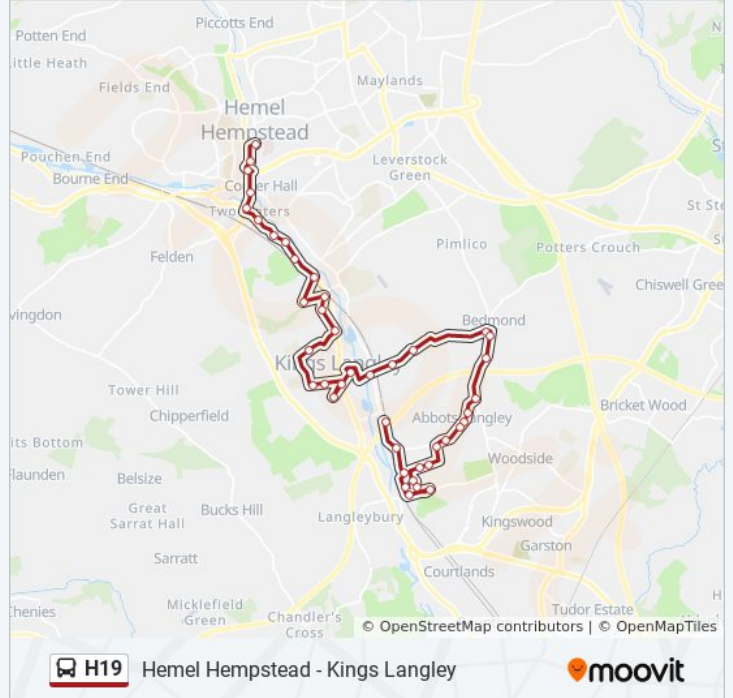

Hemel Hempstead - Kings Langley

Get The App

The H19 bus line (Hemel Hempstead - Kings Langley) has 2 routes. For regular weekdays, their operation hours are: (1) Hemel Hempstead: 10:40 AM(2) Kings Langley: 1:25 PM  
Use the Moovit App to find the closest H19 bus station near you and find out when is the next H19 bus arriving.

**Direction: Hemel Hempstead**  
42 stops  
[VIEW LINE SCHEDULE](#)

**H19 bus Time Schedule**  
Hemel Hempstead Route Timetable:

Sunday	Not Operational
Monday	Not Operational
Tuesday	10:40 AM
Wednesday	Not Operational
Thursday	10:40 AM
Friday	Not Operational
Saturday	Not Operational

**H19 bus Info**  
**Direction:** Hemel Hempstead  
**Stops:** 42  
**Trip Duration:** 48 min  
**Line Summary:**

- Kings Langley Railway Station Ds, Kings Langley
- Unicorn Ph, Abbots Langley
- Upper Highway, Abbots Langley
- Hamilton Road, Abbots Langley
- Hamilton Road, Hunton Bridge
- South Way, Abbots Langley
- Long Elms, Abbots Langley
- The Garth, Abbots Langley
- High Acres, Abbots Langley
- The Fairway, Abbots Langley
- Gallows Hill Lane, Abbots Langley
- Pope's Road, Abbots Langley
- Adrian Rd, Abbots Langley
- Henderson Hall, Abbots Langley
- The Crescent, Abbots Langley
- Love Lane, Abbots Langley
- Sheppey's Lane, Bedmond
- Bell Lane, Bedmond
- Henderson Place, Bedmond
- High View Park, Bedmond
- Tom's Lane, Kings Langley
- Kingfisher Lure, Kings Langley

**Direction: Kings Langley**

43 stops

[VIEW LINE SCHEDULE](#)

Marlowes, Hemel Hempstead  
 Waterhouse Street, Hemel Hempstead  
 Riverside, Hemel Hempstead  
 Heath Park, Two Waters  
 London Road, Two Waters  
 Featherbed Lane, Two Waters  
 White Lion Street, Two Waters  
 Sainsbury'S, Apsley  
 Apsley Railway Station, Apsley