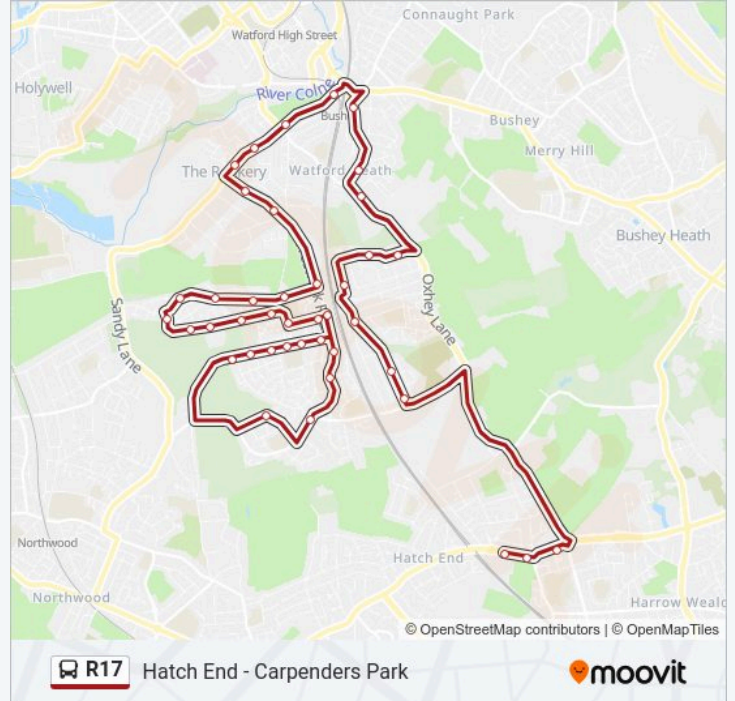

Brookdene Avenue, South Oxhey

Thorpe Crescent, South Oxhey

Long Croft, Oxhey

Deacons Hill, Oxhey

Bushey Railway Station West, Bushey

Bushey Railway Station East, Bushey

Heath Road, Bushey

Sherwoods Road, Bushey

Rowlands Avenue (T)

Harrow Arts Centre (U)

Direction: South Oxhey

41 stops

[VIEW LINE SCHEDULE](#)

Harrow Arts Centre (U)

Rowlands Avenue (Y)

Bannister Playing Fields (N)

Trip Duration: 41 min
Line Summary:

Sherwoods Road, Bushey

Heath Road, Bushey

Oxhey Avenue, Bushey

Bushey Railway Station East (B)

Bushey Railway Station West, Bushey

Deacons Hill, Oxhey

Thorpe Crescent, South Oxhey