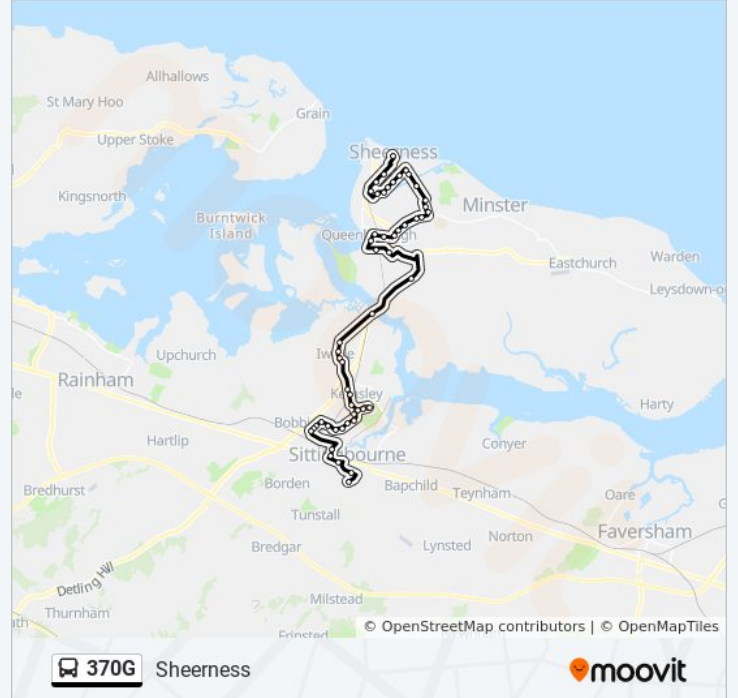

Stops: 55

Trip Duration: 55 min

Line Summary:

Milton Creek, Kemsley

Kemsley Railway Station, Kemsley

Post Office, Grovehurst

Kingfisher Close, Iwade

Helen Thompson Close, Iwade

Stanley Avenue, Queenborough

Queenborough Corner, Queenborough

The Rise, Halfway

Holm Place, Halfway

Holmside Avenue, Halfway

Sheerness East Working Mens Club, Halfway

The Halfway House, Halfway

Danley Road, Halfway

Power Station Road, Halfway

Holiday Village, Sheerness

Coronation Road, Sheerness

Fire Station, Sheerness

First Avenue, Sheerness

Wheatsheaf Gardens, Sheerness

Bridgewater Road, West Minster

Hawthorn Avenue, West Minster

Cherry Tree Close, West Minster

Queensway, West Minster

Dorset Road, West Minster

Medway Road, West Minster

Railway Station, Sheerness

Direction: Sittingbourne

56 stops

[VIEW LINE SCHEDULE](#)