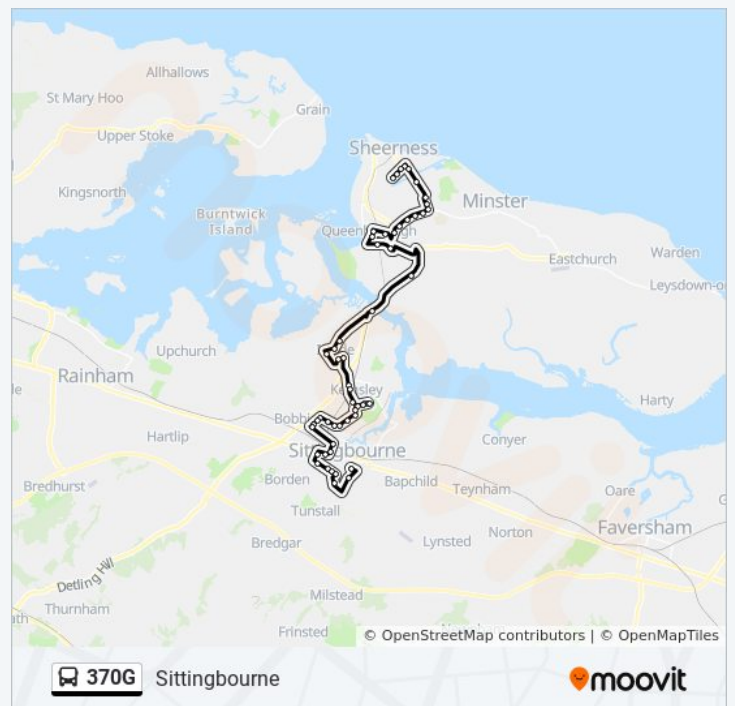

 370G

Sheerness - Queenborough - Iwade - Sittingbourne

Get The App

The 370G bus line (Sheerness - Queenborough - Iwade - Sittingbourne) has 2 routes. For regular weekdays, their operation hours are:

(1) Sheerness: 3:20 PM(2) Sittingbourne: 7:03 AM

Stops: 55

Trip Duration: 55 min

Line Summary:

Milton Creek, Kemsley

Kemsley Railway Station, Kemsley

Post Office, Grovehurst

Kingfisher Close, Iwade

Helen Thompson Close, Iwade

370G bus Info

Direction: Sittingbourne

Stops: 56

Trip Duration: 69 min

Line Summary:

Milton Creek, Kemsley
Adisham Green, Kemsley
Puttney Drive, Kemsley
Newman Drive Pond, Kemsley
Newman Drive Pond, Kemsley
Puttney Drive, Kemsley
Adisham Green, Kemsley
Toy Town Estate, Kemsley
Trinity Road, Milton Regis
Court Road, Milton Regis
Newbridge Avenue, Milton Regis
Laxton Way, Milton Regis
Knightsfield Road, Sonora Fields
Quinton Stores, Sonora Fields
Sapphire Close, Sonora Fields
Jacinth Drive, Sonora Fields
The Meads, Sonora Fields
Springfield Road, Chalkwell
Hawthorn Road, Chalkwell
The Coniston, Chalkwell
Sydney Avenue, Sittingbourne
Brisbane Avenue, Sittingbourne
Barrow Grove, Sittingbourne
Manor Grove, Sittingbourne
Homewood Avenue, Sittingbourne
Lyndhurst Grove, Sittingbourne
Memorial Hospital, Sittingbourne
Borden Grammar School, Sittingbourne