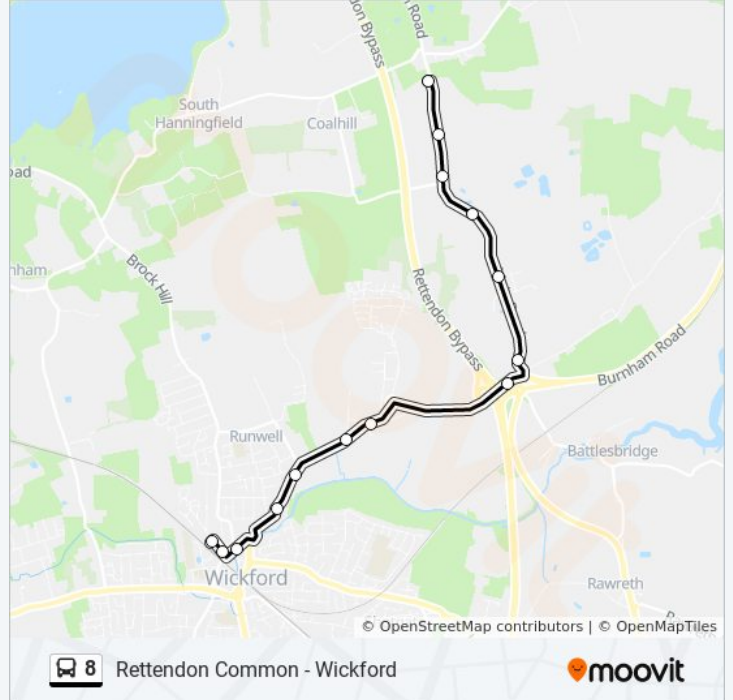

### Direction: Rettendon

13 stops

[VIEW LINE SCHEDULE](#)

Railway Station, Wickford  
Jersey Gardens, Wickford  
The Swans, Wickford  
Memorial Park, Wickford  
Church, Runwell  
Lynfords Drive, Runwell  
The Chase, Runwell  
The Turnpike North, Rettendon  
School, Rettendon  
White House Farm, Rettendon  
Hoe Lane, Rettendon  
The Wheatsheaf, Rettendon  
Vectare Depot, Rettendon

## Direction: Wickford

14 stops

[VIEW LINE SCHEDULE](#)

- Vectare Depot, Rettendon
- The Wheatsheaf, Rettendon
- Hoe Lane, Rettendon
- White House Farm, Rettendon
- School, Rettendon
- The Turnpike North, Rettendon
- The Turnpike West, Rettendon
- The Chase, Runwell
- Lynfords Drive, Runwell
- Church, Runwell
- Memorial Park, Wickford
- The Swans, Wickford
- Jersey Gardens, Wickford
- Railway Station, Wickford

## 8 bus Time Schedule

Wickford Route Timetable:

Sunday	Not Operational
Monday	Not Operational
Tuesday	07:40
Wednesday	07:40
Thursday	07:40
Friday	07:40
Saturday	07:50

## 8 bus Info

**Direction:** Wickford

**Stops:** 14

**Trip Duration:** 11 min

**Line Summary:**

8 bus time schedules and route maps are available in an offline PDF at [moovitapp.com](https://moovitapp.com). Use the [Moovit App](#) to see live bus times, train schedule or subway schedule, and step-by-step directions for all public transit in London.