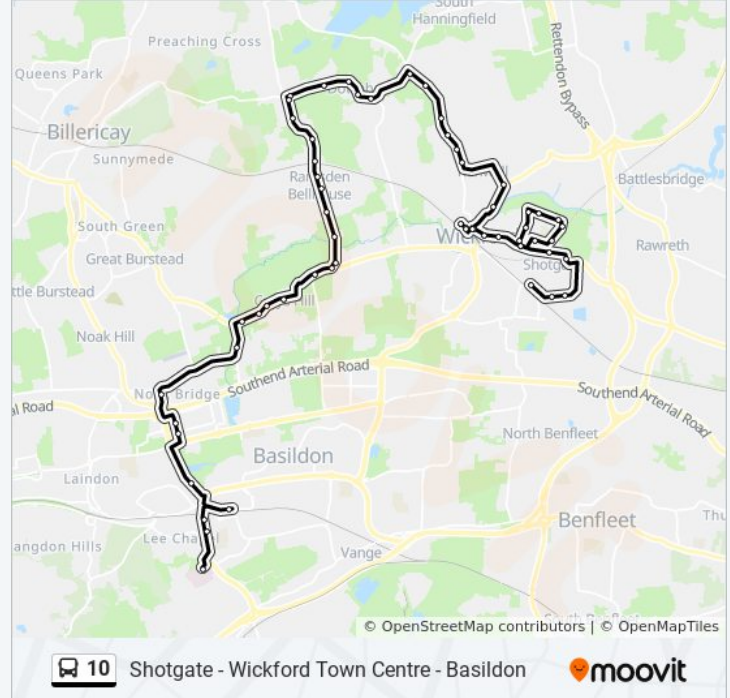

Primary School, Crays Hill

The Shepherd & Dog, Crays Hill

Post Office, Crays Hill

Old Road, Crays Hill

Whites Bridge, Crays Hill

Oak Rd, Crays Hill

South Wash Road, Noak Bridge

Asda Heron Park, Basildon

B & Q, Basildon

Roundacre, Basildon

Bus Station, Basildon Town Centre

Ashdon Way, Basildon

The Knares, Basildon

Hospital (Northbound), Basildon

### Direction: Wickford

39 stops

[VIEW LINE SCHEDULE](#)

Hospital (Northbound), Basildon

The Knares, Basildon

Ashdon Way, Basildon

Bus Station, Basildon Town Centre

Roundacre, Basildon

### 10 bus Info

**Direction:** Wickford

**Stops:** 39

**Trip Duration:** 48 min

**Line Summary:**

Dovedale Close, Ramsden Heath

Oak Road, Downham

Crowsheath Ln, Downham