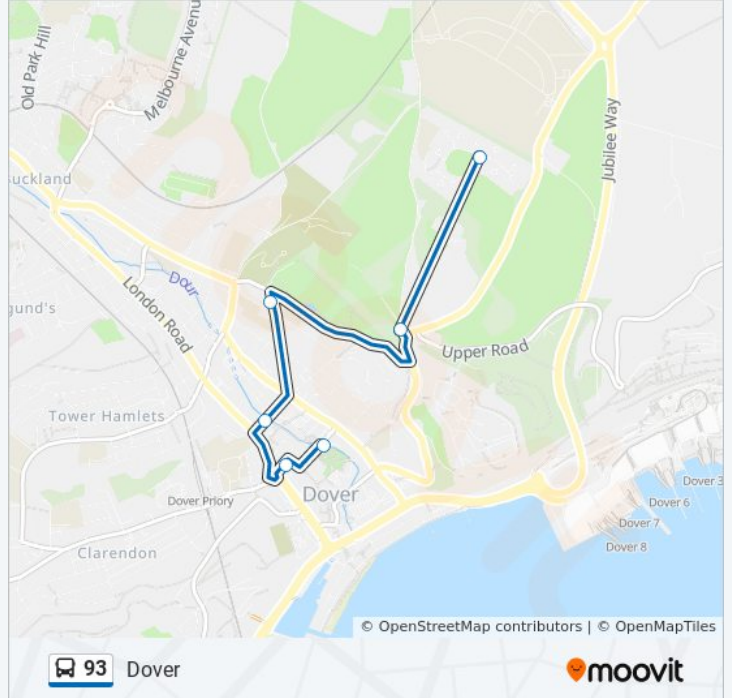

**Direction: Dover**

6 stops

[VIEW LINE SCHEDULE](#)

- Pencester Road, Dover
- Priory Street, Dover
- Ladywell, Dover
- Park Avenue, Dover
- Dover Castle, Dover
- Lucknow Close, Dover

**93 bus Time Schedule**

Dover Route Timetable:

Sunday	Not Operational
Monday	5:05 PM
Tuesday	5:05 PM
Wednesday	5:05 PM
Thursday	5:05 PM
Friday	Not Operational
Saturday	5:05 PM

**93 bus Info**

**Direction:** Dover

**Stops:** 6

**Trip Duration:** 9 min

## Direction: Dover

33 stops

[VIEW LINE SCHEDULE](#)

South Street, Deal

Deal Castle, Deal

North Barrack Road, Walmer

Canada Road, Walmer

Archery Square, Walmer