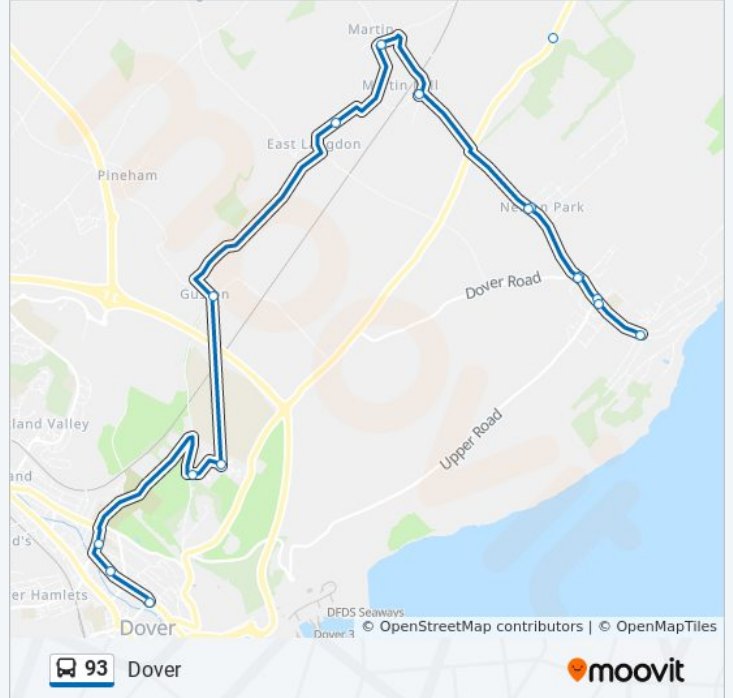

## 93 bus Info

**Direction:** Dover

**Stops:** 33

**Trip Duration:** 32 min

**Line Summary:**

Nelson Park, St Margarets at Cliffe

Millfield, St Margarets at Cliffe

Bay Hill, St Margarets at Cliffe

Reach Road, St Margarets at Cliffe

Millfield, St Margarets at Cliffe

Nelson Park, St Margarets at Cliffe

Station Approach, Martin Mill

The Lantern, Martin

West Side, East Langdon

The Chance Inn, Guston

Lucknow Close, Dover

### Direction: St Margarets at Cliffe

34 stops

[VIEW LINE SCHEDULE](#)

Christ Church Academy, Buckland Valley

Aspen Drive, Whitfield

Old Park Barracks, Whitfield

The Railway Bell, Kearsney

Wellington Road, Temple Ewell