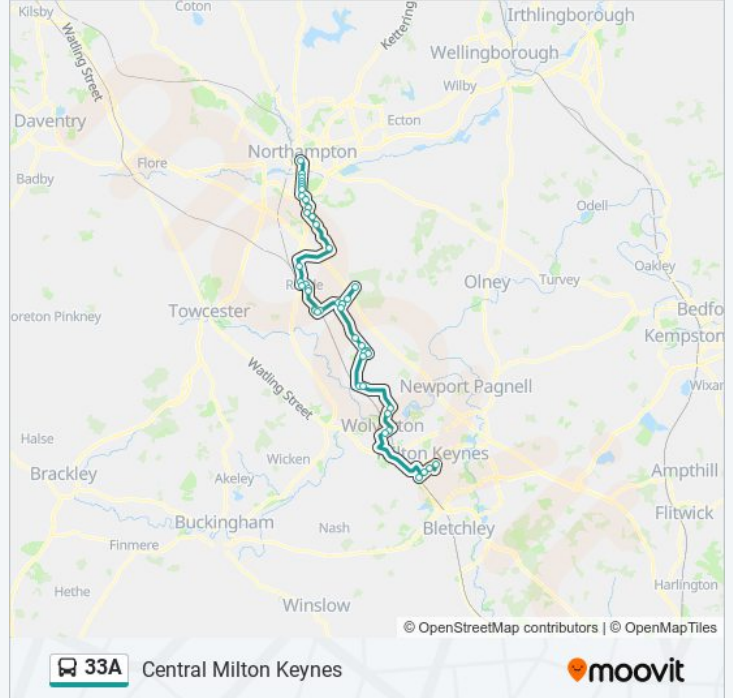

The 33A bus line Central Milton Keynes has one route. For regular weekdays, their operation hours are:

(1) Central Milton Keynes: 16:10

Use the Moovit App to find the closest 33A bus station near you and find out when is the next 33A bus arriving.

Direction: Central Milton Keynes

47 stops

[VIEW LINE SCHEDULE](#)

- Northampton Bus Interchange, Northampton
- Old Towcester Road, Far Cotton
- Southfield Avenue, Far Cotton
- Delapre Crescent, Delapre
- Forest Road, Delapre
- Queen Eleanor Road, Delapre
- Gloucester Avenue, Delapre
- London Road, Delapre
- Seymour House, Hardingstone
- Battalion Drive, Wootton
- High Street, Wootton
- Church Hill, Wootton
- Curtlee Hill, Wootton
- Preston Deanery Road, Quinton
- Lodge, Courteenhall
- Churchcroft, Roade
- The George, Roade
- The Cock Inn, Roade
- Cripps Road, Roade
- Pianoforte Road, Roade
- Church, Ashton
- Stoke Road, Ashton

33A bus Time Schedule

Central Milton Keynes Route Timetable:

Sunday	Not Operational
Monday	16:10
Tuesday	16:10
Wednesday	16:10
Thursday	16:10
Friday	16:10
Saturday	16:10

33A bus Info

Direction: Central Milton Keynes

Stops: 47

Trip Duration: 95 min

Line Summary:

Cooks Close, Ashton
Allotments, Ashton
The Rockeries, Hartwell
St John the Baptist's Church, Hartwell
Salcey Forest, Hanslope
Kits Close, Hartwell
Ashton Road, Hartwell
Blacksmiths Way, Hartwell
The Globe, Hanslope
Hanslope School, Hanslope
Gold Street, Hanslope
The Square, Hanslope
Carriers Close, Hanslope
Western Drive, Hanslope
Castlethorpe Road, Hanslope
South Street, Castlethorpe
North Street, Castlethorpe
Wolverton Road, Haversham
Beech Tree Close, Haversham
Wolverton Railway Station, Wolverton
Church Street, Wolverton
Central Railway Station, Central Milton Keynes
Santander House, Central Milton Keynes
Central Business Exchange, Central Milton Keynes
The Point, Central Milton Keynes