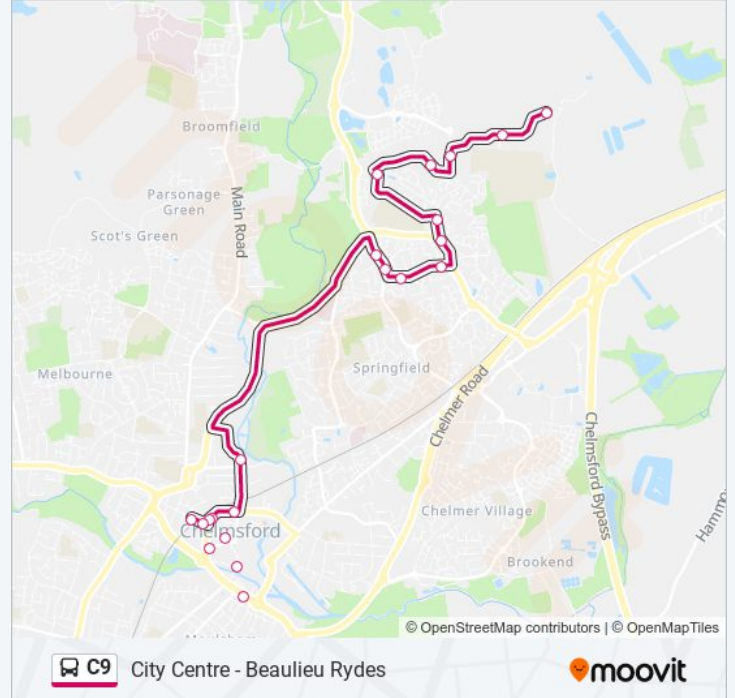

Use the Moovit App to find the closest C9 bus station near you and find out when is the next C9 bus arriving.

Direction: Beaulieu Park

10 stops

[VIEW LINE SCHEDULE](#)

- Bus Station, Chelmsford City Centre
- Station, Chelmsford City Centre
- Anglia Ruskin University, Chelmsford
- William Porter, Beaulieu Park
- Armistice Ave, Beaulieu Park
- Armistice Ave, Beaulieu Park
- Regiment Gate, Beaulieu Park
- Commonwealth Link, Beaulieu Park
- Remembrance Ave, Beaulieu Park
- Beaulieu Rydes, Beaulieu Park

C9 bus Info

Direction: Beaulieu Park

Stops: 10

Trip Duration: 19 min

Line Summary:

Direction: Chelmsford City Centre

20 stops

[VIEW LINE SCHEDULE](#)

C9 bus Info

Direction: Chelmsford City Centre

Stops: 20

Trip Duration: 31 min

Line Summary:

Railway Station, Chelmsford City Centre

Bus Station, Chelmsford City Centre

C9 bus time schedules and route maps are available in an offline PDF at moovitapp.com. Use the [Moovit App](#) to see live bus times, train schedule or subway schedule, and step-by-step directions for all public transit in London.