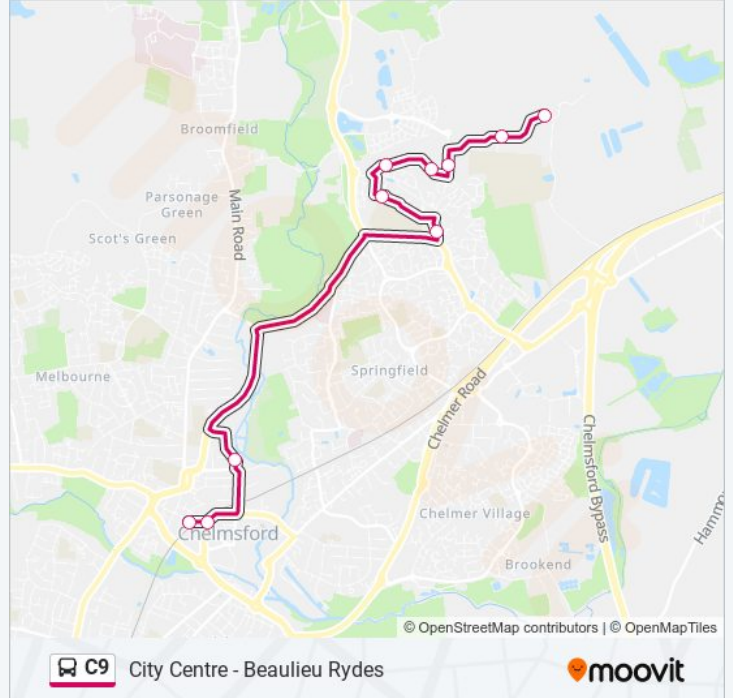

Use the Moovit App to find the closest C9 bus station near you and find out when is the next C9 bus arriving.

Direction: Beaulieu Park

10 stops

[VIEW LINE SCHEDULE](#)

- Bus Station, Chelmsford City Centre
- Station, Chelmsford City Centre
- Anglia Ruskin University, Chelmsford
- William Porter, Beaulieu Park
- Armistice Ave, Beaulieu Park
- Armistice Ave, Beaulieu Park
- Regiment Gate, Beaulieu Park
- Commonwealth Link, Beaulieu Park
- Remembrance Ave, Beaulieu Park
- Beaulieu Rydes, Beaulieu Park

C9 bus Info

Direction: Beaulieu Park

Stops: 10

Trip Duration: 19 min

Line Summary:

Direction: Chelmsford City Centre

20 stops

[VIEW LINE SCHEDULE](#)