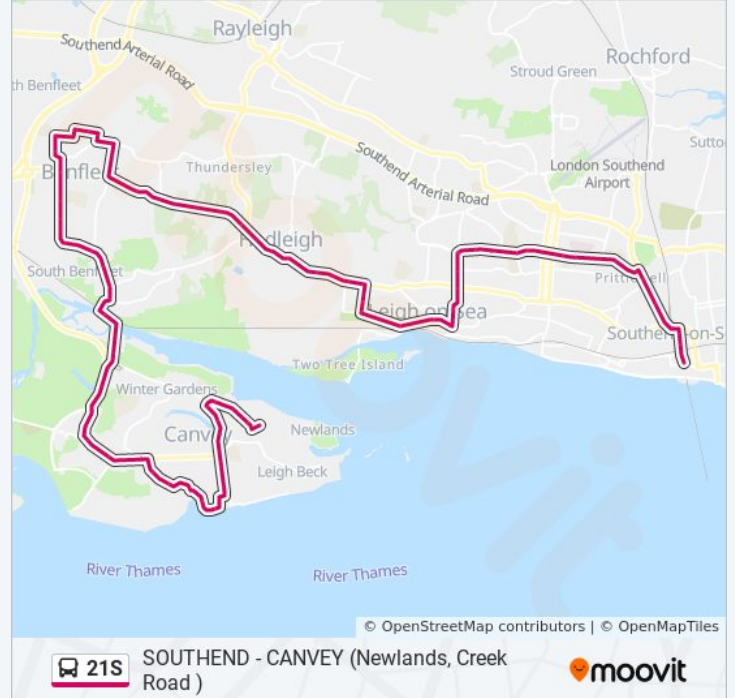

Rushbottom Lane, Thundersley

Tarpots Corner, South Benfleet

Elmhurst Avenue, South Benfleet

Limetree Avenue, South Benfleet

Cemetery Corner, South Benfleet

South View Road, South Benfleet

Kents Hill Road, South Benfleet

Beachway, Canvey

Cleveland Road, Canvey

Jasmine Close, Canvey

Thames Road, Canvey

Hawkesbury Road, Canvey

Grassmere Road, Canvey

Edith Rd, Canvey Village

Charfleets, Canvey Village

Direction: Southend-On-Sea

Stops: 82

Trip Duration: 103 min

Line Summary:

The Fairway, Thundersley

Eversley Road, Thundersley

Manor Road, Thundersley

Hazlemere Rd, Thundersley

Cranbrook Avenue, South Benfleet

Victoria House Corner, Hadleigh

Bus Depot, Hadleigh

Morrisons, Hadleigh

Oak Road, Hadleigh

Broughton Road, Hadleigh

Woodfield Road, Hadleigh

Tattersall Gardens, Leigh-On-Sea