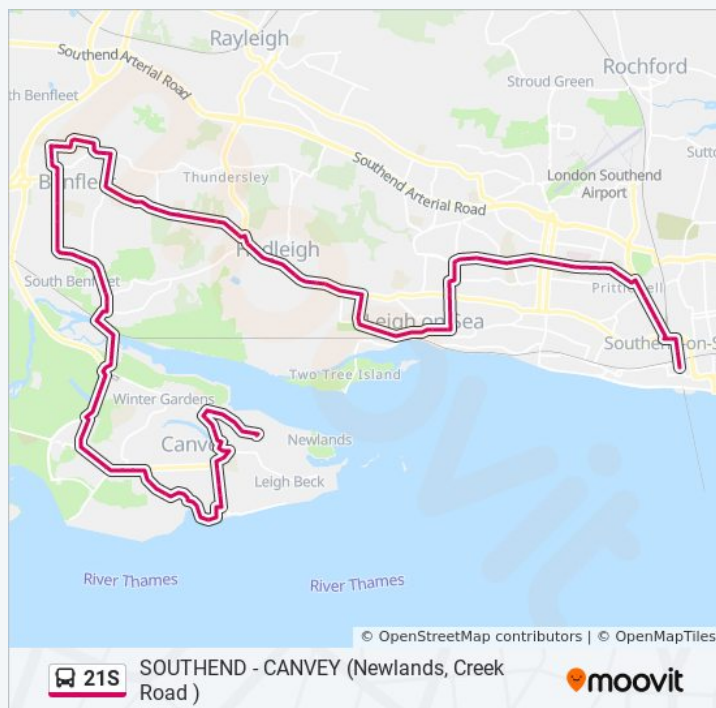

Tarpots Corner, South Benfleet

Rushbottom Lane, Thundersley

Arundel Road, Thundersley

Friday

06:40 - 06:50

Saturday

Not Operational

21S bus Info

Direction: Southend-On-Sea

Stops: 82

Trip Duration: 103 min

Line Summary:

The Fairway, Thundersley

Eversley Road, Thundersley

Manor Road, Thundersley

Hazlemere Rd, Thundersley