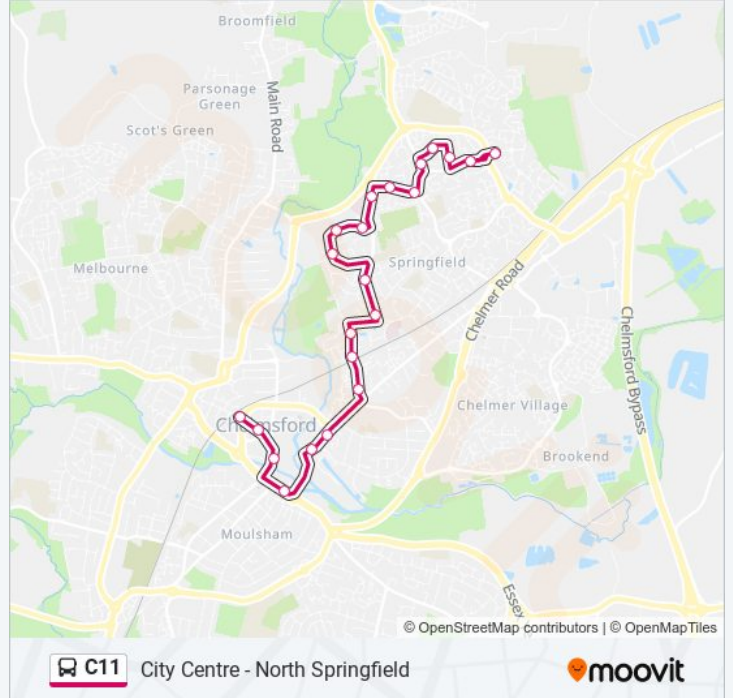

Wear Drive, Springfield

Medical Centre, Springfield

Briarswood, Springfield

Belmonde Drive, Springfield

Mountbatten Way, North Springfield

Saddle Rise, North Springfield

Harness Close, North Springfield

Goldenacres, North Springfield

C11 bus Info

Direction: Beaulieu Park

Stops: 22

Trip Duration: 19 min

Line Summary:

Direction: Chelmsford City Centre

22 stops

[VIEW LINE SCHEDULE](#)