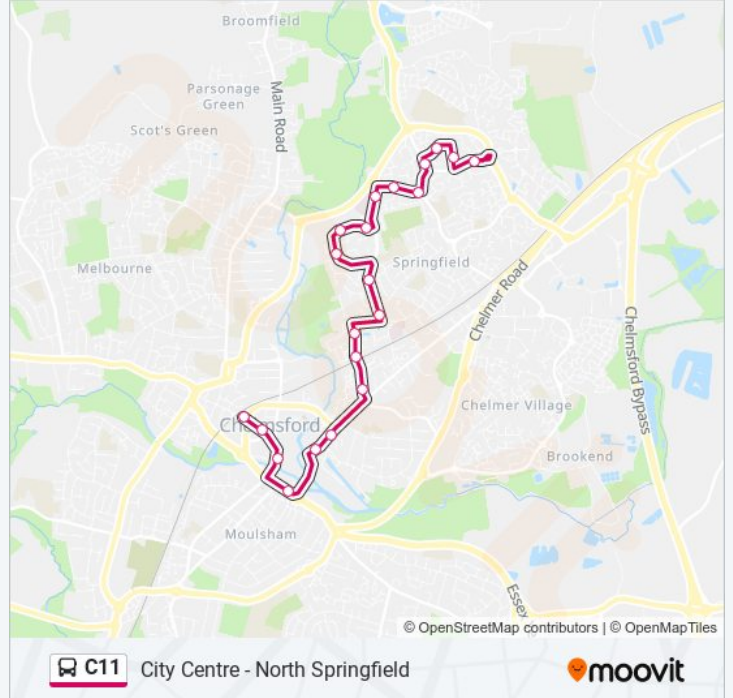

C11 bus Info

Direction: North Springfield

Stops: 21

Trip Duration: 21 min

Line Summary:

Saddle Rise, North Springfield

Harness Close, North Springfield

Goldenacres, North Springfield