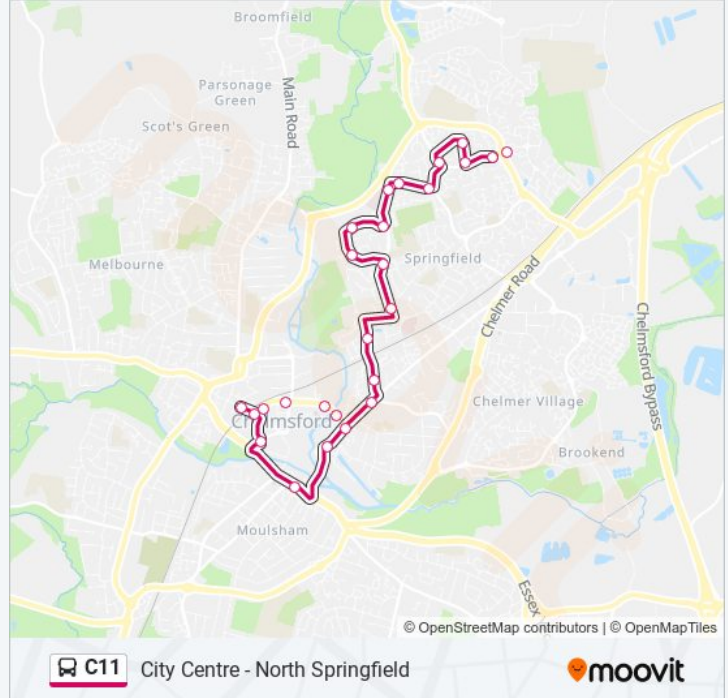

C11 bus Info

Direction: Chelmsford City Centre

Stops: 22

Trip Duration: 25 min

Line Summary:

- Parkway, Chelmsford City Centre
- Retail Market, Chelmsford City Centre
- Railway Station, Chelmsford City Centre
- Bus Station, Chelmsford City Centre

Direction: North Springfield

21 stops

[VIEW LINE SCHEDULE](#)

- Railway Station, Chelmsford City Centre
- Cathedral, Chelmsford City Centre
- H & M, Chelmsford City Centre
- Parkway, Chelmsford City Centre
- Town Centre Tesco Store, Chelmsford
- Boswells Drive, Chelmsford
- The Alma, Springfield Park
- Arbour Lane Bridge, Springfield
- Hillary Close, Springfield
- Lawn Lane, Springfield
- Paignton Avenue, Springfield
- Waveney Drive, Springfield
- Blackwater Close, Springfield
- Wear Drive, Springfield
- Medical Centre, Springfield
- Briarswood, Springfield
- Belmonde Drive, Springfield
- Mountbatten Way, North Springfield