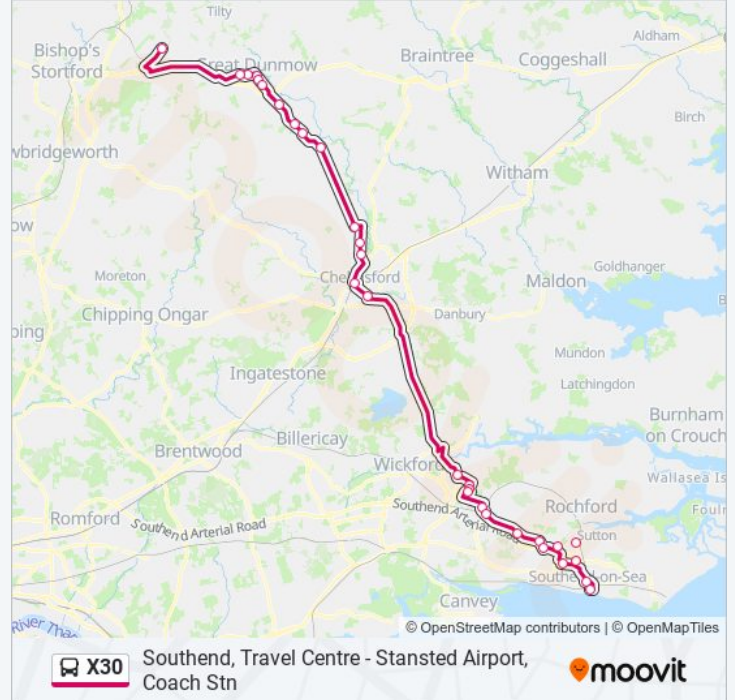

Direction: Stansted Airport

29 stops

[VIEW LINE SCHEDULE](#)

Travel Centre, Southend-On-Sea

Victoria Station Interchange, Southend-On-Sea

Earls Hall Avenue, Prittlewell

Holiday Inn Southend Airport, Prittlewell

Sunday	24 hours
Monday	24 hours
Tuesday	24 hours
Wednesday	24 hours
Thursday	24 hours
Friday	24 hours
Saturday	24 hours

X30 bus Info

Direction: Stansted Airport

Stops: 29

Trip Duration: 105 min

Line Summary:

Hospital, Broomfield

School, Ford End

Black Chapel Lane, North End

Onslow Green, North End

Church School, Barnston

Gatehouse Villas, Great Dunmow

Station Road, Great Dunmow

High Street, Great Dunmow

The Queen Victoria, Great Dunmow

Woodside Way, Great Dunmow

Coach Station, Stansted Airport

X30 bus time schedules and route maps are available in an offline PDF at moovitapp.com. Use the [Moovit App](#) to see live bus times, train schedule or subway schedule, and step-by-step directions for all public transit in London.