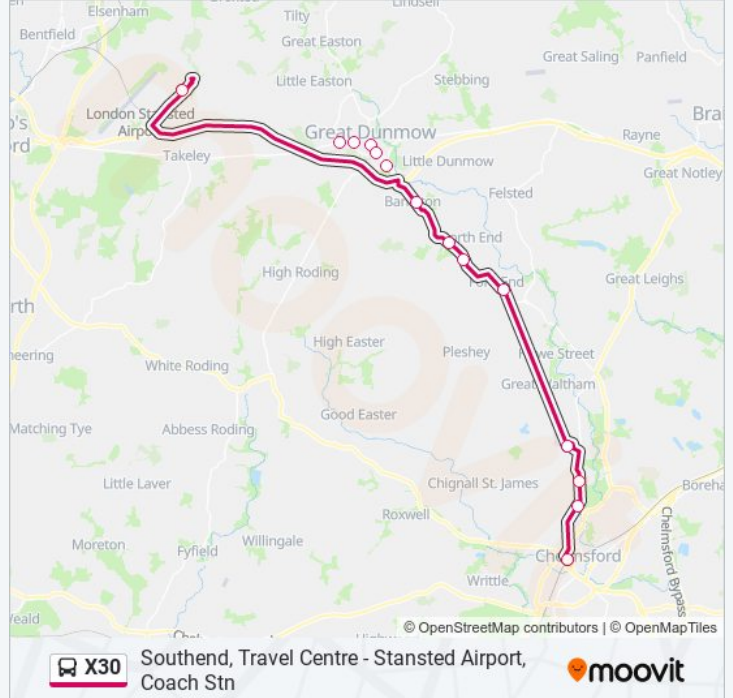

X30 bus Info

Direction: Chelmsford City Centre

Stops: 14

Trip Duration: 34 min

Line Summary:

Direction: Southend-On-Sea

29 stops

[VIEW LINE SCHEDULE](#)

Stops: 29

Trip Duration: 103 min

Line Summary:

Wolsey Park South, Rayleigh

Railway Station, Rayleigh

Eastwood Road, Rayleigh

Eastwood Rise, Eastwood

Rochford Corner, Eastwood