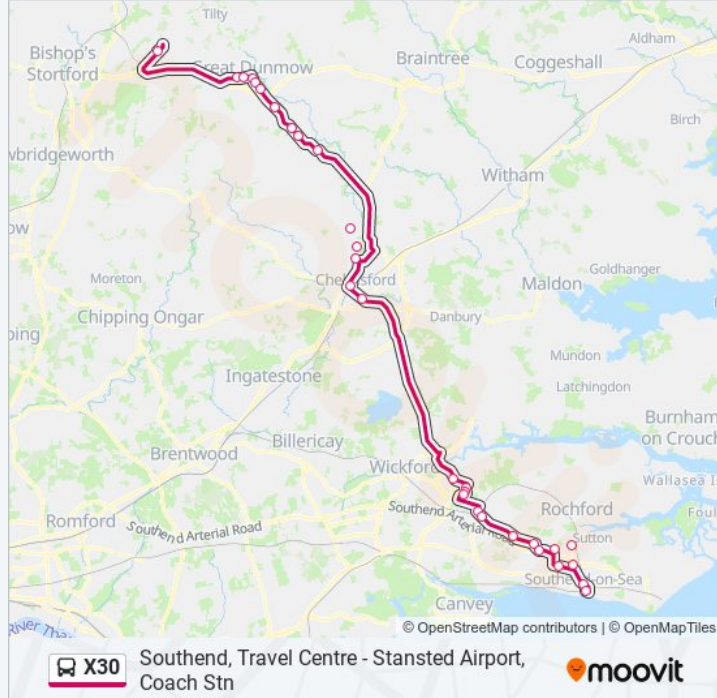

Stops: 29

Trip Duration: 103 min

Line Summary:

Wolsey Park South, Rayleigh

Railway Station, Rayleigh

Eastwood Road, Rayleigh

Eastwood Rise, Eastwood

Rochford Corner, Eastwood

Kent Elms Corner North, Leigh-On-Sea

St Lawrence Way, Eastwood

Holiday Inn Southend Airport, Prittlewell

Earls Hall Avenue, Prittlewell

Victoria Station Interchange, Southend-On-Sea

Travel Centre, Southend-On-Sea

Direction: Stansted Airport

29 stops

[VIEW LINE SCHEDULE](#)

Travel Centre, Southend-On-Sea

Victoria Station Interchange, Southend-On-Sea

Earls Hall Avenue, Prittlewell

Holiday Inn Southend Airport, Prittlewell

St Lawrence Way, Eastwood

Kent Elms Corner North, Leigh-On-Sea

Rochford Corner, Eastwood

Eastwood Rise, Eastwood

Eastwood Road, Rayleigh

Railway Station, Rayleigh

Wolsey Park South, Rayleigh

Wolsey Park Central, Rayleigh