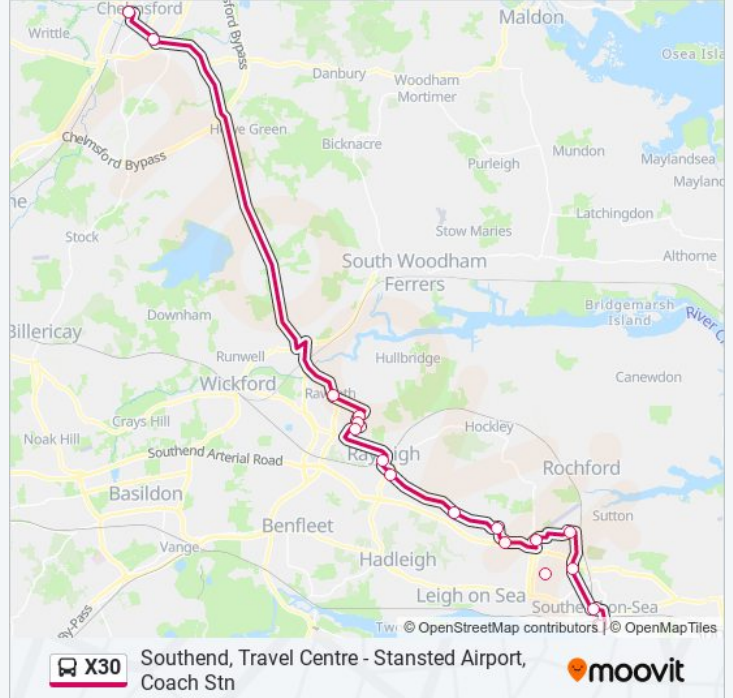

Direction: Chelmsford City Centre

16 stops

[VIEW LINE SCHEDULE](#)

- Travel Centre, Southend-On-Sea
- Victoria Station Interchange, Southend-On-Sea
- Earls Hall Avenue, Prittlewell
- Holiday Inn Southend Airport, Prittlewell
- St Lawrence Way, Eastwood
- Kent Elms Corner North, Leigh-On-Sea
- Rochford Corner, Eastwood
- Eastwood Rise, Eastwood
- Eastwood Road, Rayleigh
- Railway Station, Rayleigh
- Wolsey Park South, Rayleigh
- Wolsey Park Central, Rayleigh
- Wolsey Park North, Rayleigh
- Bedloes Corner, Rawreth
- Army & Navy, Chelmsford
- Bus Station, Chelmsford City Centre

X30 bus Info

Direction: Chelmsford City Centre

Stops: 16

Trip Duration: 56 min

Line Summary:

Direction: Chelmsford City Centre

14 stops

[VIEW LINE SCHEDULE](#)

X30 bus Info

Direction: Chelmsford City Centre

Stops: 14

Trip Duration: 34 min

Line Summary:

Direction: Southend-On-Sea

29 stops

[VIEW LINE SCHEDULE](#)

Stops: 29

Trip Duration: 103 min

Line Summary:

Wolsey Park South, Rayleigh

Railway Station, Rayleigh

Eastwood Road, Rayleigh

Eastwood Rise, Eastwood

Rochford Corner, Eastwood