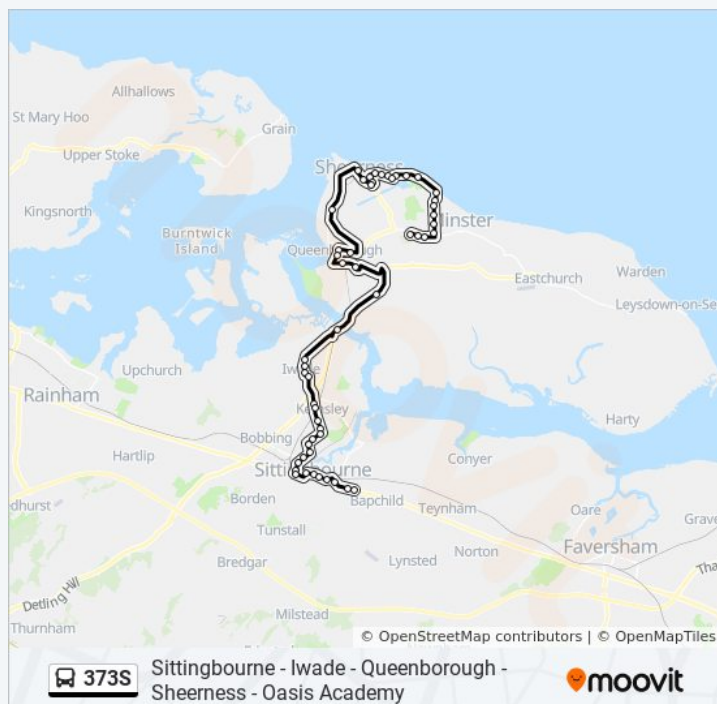

 373S

Sittingbourne - Iwade - Queenborough - Sheerness - Oasis Academy

Get The App

The 373S bus line (Sittingbourne - Iwade - Queenborough - Sheerness - Oasis Academy) has 2 routes. For regular weekdays, their operation hours are:

Stops: 52

Trip Duration: 50 min

Line Summary:

Sanderling Way, Iwade

Railway Station, Swale

Stray Marsh Farm, Queenborough

Morrisons, Queenborough

Thomsett Way, Rushenden

Klondyke Industrial Estate, Queenborough

Thomsett Way, Rushenden

Morrisons, Queenborough

Stray Marsh Farm, Queenborough

Railway Station, Swale

373S bus Time Schedule

Snipeshill Route Timetable:

Sunday	Not Operational
Monday	3:10 PM
Tuesday	3:10 PM
Wednesday	3:10 PM
Thursday	3:10 PM
Friday	3:10 PM
Saturday	Not Operational

373S bus Info

Direction: Snipeshill

Stops: 52

Trip Duration: 48 min

Line Summary:

Sanderling Way, Iwade
School Lane, Iwade
Helen Thompson Close, Iwade
Kingfisher Close, Iwade
Post Office, Grovehurst
Kemsley Railway Station, Kemsley
Milton Creek, Kemsley
Toy Town Estate, Kemsley
Trinity Road, Milton Regis
Court Road, Milton Regis
Sprotshill Close, Milton Regis
The Three Hats, Milton Regis
Beechwood Avenue, Milton Regis
Springfield Road, Chalkwell
Hawthorn Road, Chalkwell
The King's Head, Chalkwell
Cockleshell Walk, Sittingbourne
Railway Station, Sittingbourne
St Michael's Road, Sittingbourne
Swale House, Sittingbourne
Centre 2000, Sittingbourne
Murston Road, Snipeshill
Greenways, Snipeshill