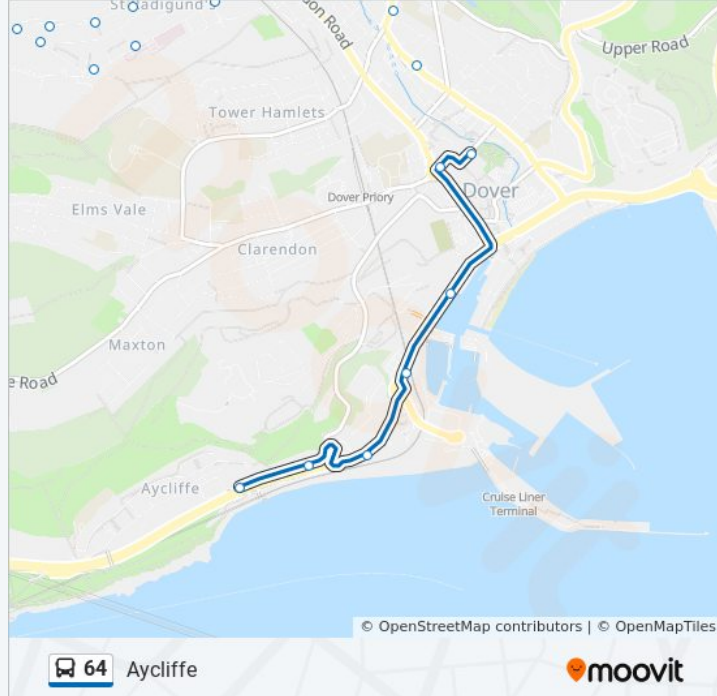

64 bus Info

Direction: Aycliffe

Stops: 33

Trip Duration: 37 min

Line Summary:

Cherry Tree Avenue, Buckland

Charlton Primary School, Dover

Dover Girls' Grammar School, Dover

Direction: Dover

27 stops

[VIEW LINE SCHEDULE](#)

Minnis Lane, River

Common Lane, River

Cowper Road, River

Crabble Lane, Crabble

River Drive, River

Briar Close, River

Hazeldown Close, River

Wingrove Hill, River

Westdean Close, River

Woodland Close, River

Crabble Avenue, Crabble

Recreation Ground, Crabble

Hillside Road, Crabble

Stops: 15

Trip Duration: 13 min

Line Summary:

Direction: River

43 stops

[VIEW LINE SCHEDULE](#)

- King Lear's Way, Aycliffe
- St Giles Road, Aycliffe
- St Patrick's Road, Aycliffe
- Primary School, Aycliffe
- St Patrick's Road, Aycliffe
- St Giles Road, Aycliffe
- King Lear's Way, Aycliffe
- Gloster Way, Aycliffe
- Knights Templars, Western Heights
- Citadel Crescent, Western Heights
- Knights Templars, Western Heights
- North Military Road, Western Heights
- York Street, Dover
- Ladywell, Dover
- Pencester Road, Dover
- Priory Street, Dover
- Charlton Centre, Dover
- Templar Street, Dover