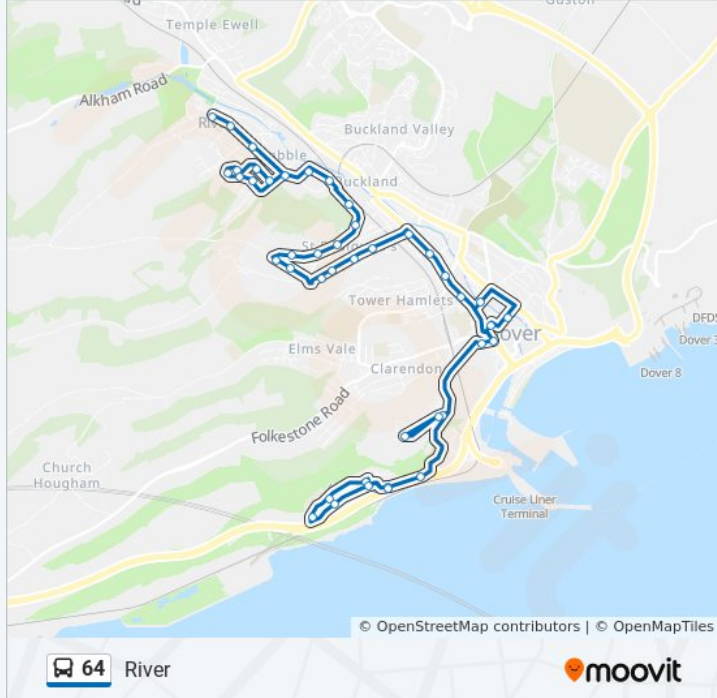

Stops: 15

Trip Duration: 13 min

Line Summary:

Direction: River

43 stops

[VIEW LINE SCHEDULE](#)

- King Lear's Way, Aycliffe
- St Giles Road, Aycliffe
- St Patrick's Road, Aycliffe
- Primary School, Aycliffe
- St Patrick's Road, Aycliffe
- St Giles Road, Aycliffe
- King Lear's Way, Aycliffe
- Gloster Way, Aycliffe
- Knights Templars, Western Heights
- Citadel Crescent, Western Heights
- Knights Templars, Western Heights
- North Military Road, Western Heights
- York Street, Dover
- Ladywell, Dover
- Pencester Road, Dover
- Priory Street, Dover
- Charlton Centre, Dover
- Templar Street, Dover

64 bus Info

Direction: River

Stops: 43

Trip Duration: 45 min

Line Summary:

Shooter's Hill, Dover

Cherry Tree Avenue, Buckland

Primrose Road, St Radigunds

Wingrove Hill, River

Westdean Close, River

Woodland Close, River

Cowper Road, River

Common Lane, River

Minnis Lane, River

64 bus time schedules and route maps are available in an offline PDF at moovitapp.com. Use the [Moovit App](#) to see live bus times, train schedule or subway schedule, and step-by-step directions for all public transit in London.