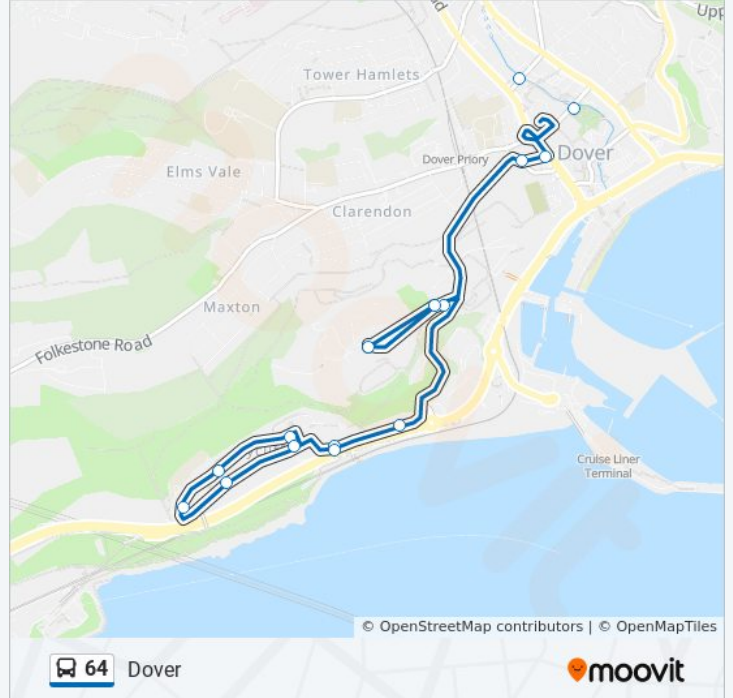

64 bus Time Schedule

Dover Route Timetable:

Sunday	9:18 AM - 6:18 PM
Monday	6:48 PM
Tuesday	6:48 PM
Wednesday	6:48 PM
Thursday	6:48 PM
Friday	9:18 AM - 6:18 PM
Saturday	6:48 PM

64 bus Info

Direction: Dover

Stops: 15

Trip Duration: 13 min

Line Summary:

Direction: River

43 stops

[VIEW LINE SCHEDULE](#)

- King Lear's Way, Aycliffe
- St Giles Road, Aycliffe
- St Patrick's Road, Aycliffe
- Primary School, Aycliffe
- St Patrick's Road, Aycliffe
- St Giles Road, Aycliffe
- King Lear's Way, Aycliffe
- Gloster Way, Aycliffe
- Knights Templars, Western Heights
- Citadel Crescent, Western Heights
- Knights Templars, Western Heights
- North Military Road, Western Heights
- York Street, Dover
- Ladywell, Dover
- Pencester Road, Dover
- Priory Street, Dover
- Charlton Centre, Dover
- Templar Street, Dover

64 bus Info

Direction: River

Stops: 43

Trip Duration: 45 min

Line Summary:

Shooter's Hill, Dover

Cherry Tree Avenue, Buckland

Primrose Road, St Radigunds