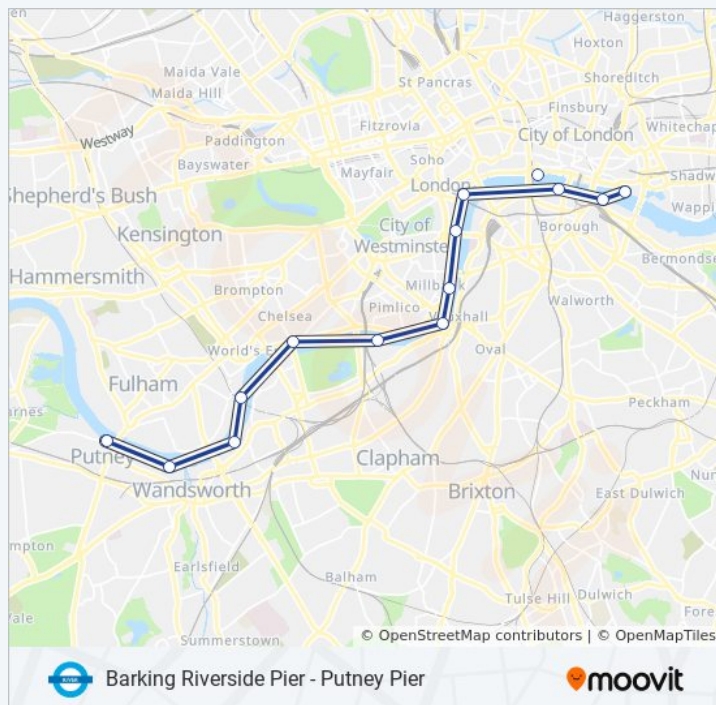

RB6 River Bus Info

Direction: Putney Pier → Royal Wharf Pier

Stops: 20

Trip Duration: 110 min

Line Summary:

 [RB6 River Bus Line Map](#)

North Greenwich Pier

Royal Wharf Pier

Direction: Putney Pier→Tower Pier

14 stops

[VIEW LINE SCHEDULE](#)

Putney Pier

Wandsworth Riverside Quarter Pier

Plantation Wharf Pier

Chelsea Harbour Pier

Cadogan Pier

Tower Pier

RB6 River Bus Time Schedule

Putney Pier→Tower Pier Route Timetable:

Sunday	Not Operational
Monday	09:05
Tuesday	09:05
Wednesday	09:05
Thursday	09:05
Friday	09:05
Saturday	Not Operational

RB6 River Bus Info

Direction: Putney Pier→Tower Pier

Stops: 14

Trip Duration: 72 min

Line Summary:

RB6 River Bus time schedules and route maps are available in an offline PDF at moovitapp.com. Use the [Moovit App](#) to see live bus times, train schedule or subway schedule, and step-by-step directions for all public transit in London.