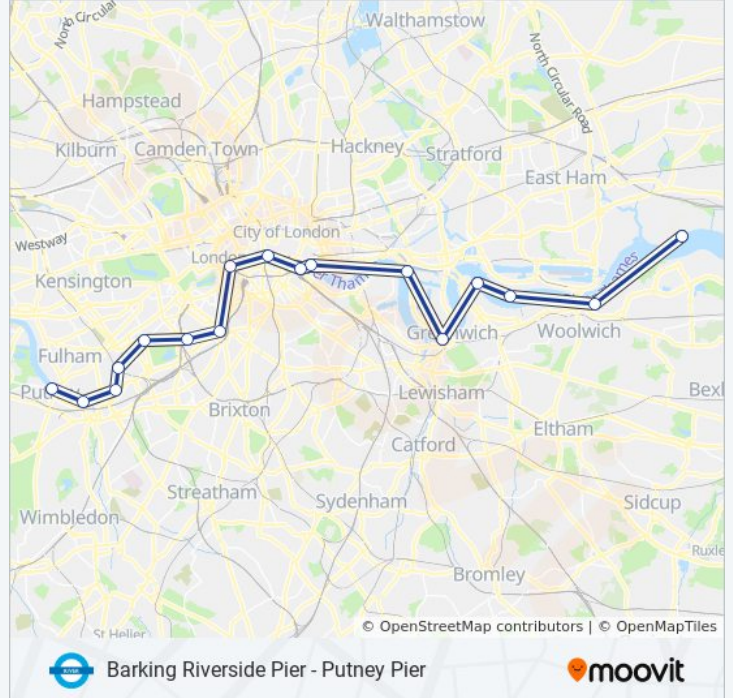

RB6 River Bus Info

Direction: North Greenwich Pier→Putney Pier

Stops: 19

Trip Duration: 99 min

Line Summary:

Wandsworth Riverside Quarter Pier

Putney Pier

Direction: Putney Pier → Barking Riverside Pier

RB6 River Bus Info

Direction: Putney Pier → Barking Riverside Pier

Stops: 21

Trip Duration: 107 min

Line Summary:

Royal Wharf Pier

Woolwich Arsenal Pier

Barking Riverside Pier

Direction: Putney Pier → Blackfriars Pier

9 stops

[VIEW LINE SCHEDULE](#)

Putney Pier

Wandsworth Riverside Quarter Pier

Plantation Wharf Pier

Chelsea Harbour Pier

Cadogan Pier

RB6 River Bus Info

Direction: Putney Pier → Blackfriars Pier

Stops: 9

Trip Duration: 55 min

Line Summary:

Direction: Putney Pier → Canary Wharf Pier

14 stops

[VIEW LINE SCHEDULE](#)