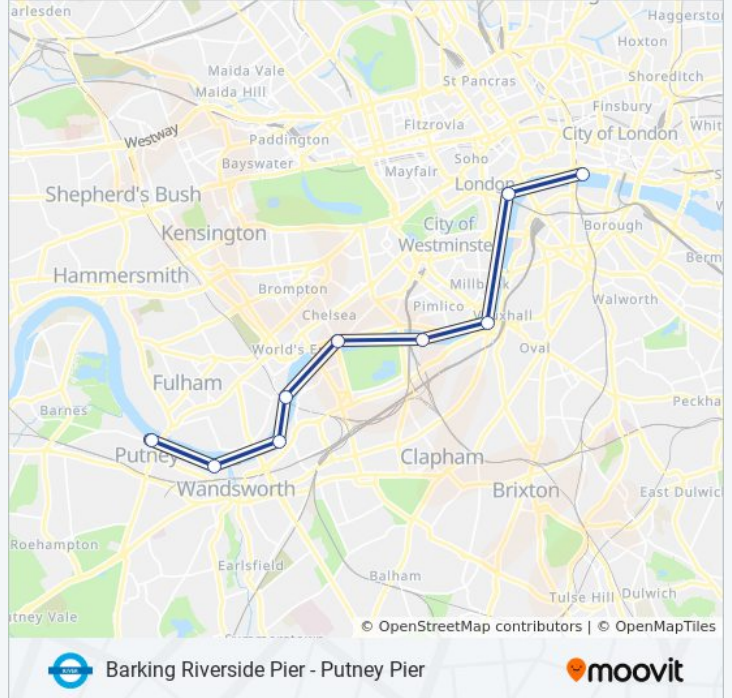

RB6 River Bus Info

Direction: Putney Pier → Barking Riverside Pier

Stops: 21

Trip Duration: 107 min

Line Summary:

Royal Wharf Pier

Woolwich Arsenal Pier

Barking Riverside Pier

Direction: Putney Pier → Blackfriars Pier

9 stops

[VIEW LINE SCHEDULE](#)

Putney Pier

Wandsworth Riverside Quarter Pier

Plantation Wharf Pier

Chelsea Harbour Pier

Cadogan Pier

Battersea Power Station Pier

Vauxhall St George Wharf Pier

Embankment Pier

Blackfriars Pier

RB6 River Bus Time Schedule

Putney Pier → Blackfriars Pier Route Timetable:

Sunday	Not Operational
Monday	07:20 - 18:50
Tuesday	07:20 - 18:50
Wednesday	07:20 - 18:50
Thursday	07:20 - 18:50
Friday	07:20 - 18:50
Saturday	Not Operational

RB6 River Bus Info

Direction: Putney Pier → Blackfriars Pier

Stops: 9

Trip Duration: 55 min

Line Summary:

Direction: Putney Pier → Canary Wharf Pier

14 stops

[VIEW LINE SCHEDULE](#)