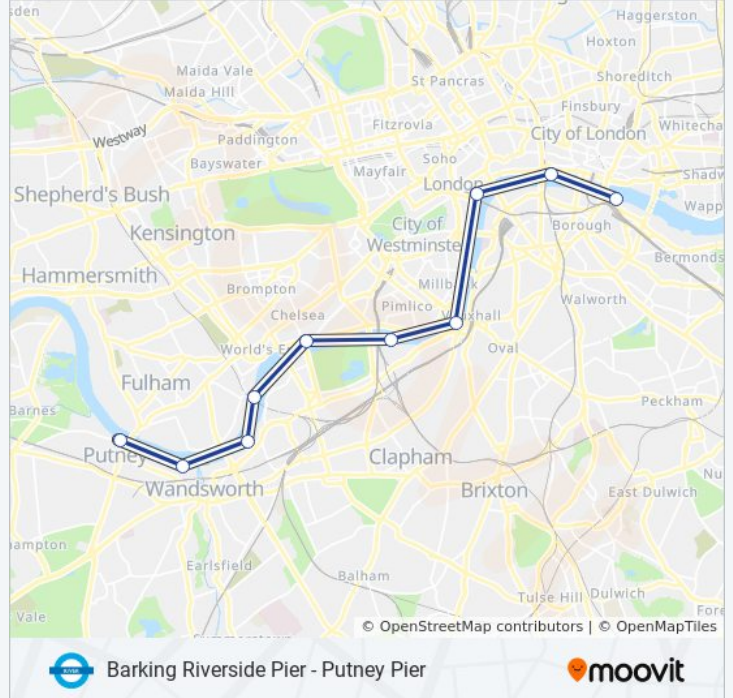

Wednesday	09:30
Thursday	09:30
Friday	09:30
Saturday	Not Operational

RB6 River Bus Info

Direction: Putney Pier→Greenwich Pier

Stops: 15

Trip Duration: 86 min

Line Summary:

 [RB6 River Bus Line Map](#)

Direction: Putney Pier→London Bridge City Pier

RB6 River Bus Time Schedule

Putney Pier→London Bridge City Pier Route
 Timetable:

Sunday	Not Operational
Monday	17:50
Tuesday	17:50
Wednesday	17:50
Thursday	17:50
Friday	17:50
Saturday	Not Operational

RB6 River Bus Info

Direction: Putney Pier→London Bridge City Pier

Stops: 10

Trip Duration: 64 min

Line Summary:

Direction: Putney Pier → North Greenwich Pier

19 stops

[VIEW LINE SCHEDULE](#)

- Putney Pier
- Wandsworth Riverside Quarter Pier
- Plantation Wharf Pier
- Chelsea Harbour Pier
- Cadogan Pier
- Battersea Power Station Pier
- Vauxhall St George Wharf Pier
- Millbank Pier
- Westminster Pier
- London Eye Waterloo Pier
- Embankment Pier
- Bankside Pier
- London Bridge City Pier
- Tower Pier
- Canary Wharf Pier
- Greenland Surrey Quays Pier
- Masthouse Terrace Pier
- Greenwich Pier

RB6 River Bus Info

Direction: Putney Pier → North Greenwich Pier

Stops: 19

Trip Duration: 89 min

Line Summary:

Direction: Putney Pier → Royal Wharf Pier

20 stops

[VIEW LINE SCHEDULE](#)