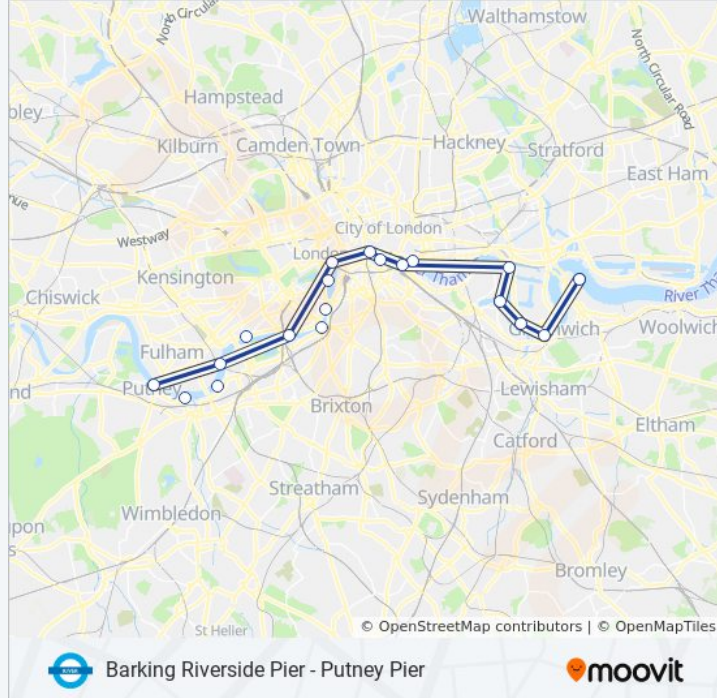

Use the Moovit App to find the closest RB6 River Bus station near you and find out when is the next RB6 River Bus arriving.

Direction: North Greenwich Pier→Putney Pier

19 stops

[VIEW LINE SCHEDULE](#)

North Greenwich Pier
 Greenwich Pier
 Masthouse Terrace Pier
 Greenland Surrey Quays Pier
 Canary Wharf Pier
 Tower Pier
 London Bridge City Pier
 Bankside Pier
 Blackfriars Pier
 Embankment Pier
 Westminster Pier
 Millbank Pier
 Vauxhall St George Wharf Pier
 Battersea Power Station Pier
 Cadogan Pier
 Chelsea Harbour Pier
 Plantation Wharf Pier

RB6 River Bus Info

Direction: North Greenwich Pier→Putney Pier

Stops: 19

Trip Duration: 99 min

Line Summary:

Wandsworth Riverside Quarter Pier

Putney Pier

Direction: Putney Pier → Barking Riverside Pier

21 stops

[VIEW LINE SCHEDULE](#)

Putney Pier

Wandsworth Riverside Quarter Pier

Plantation Wharf Pier

Chelsea Harbour Pier

Battersea Power Station Pier

Vauxhall St George Wharf Pier

Direction: Putney Pier→Tower Pier

Stops: 14

Trip Duration: 72 min

Line Summary:

RB6 River Bus time schedules and route maps are available in an offline PDF at moovitapp.com. Use the [Moovit App](#) to see live bus times, train schedule or subway schedule, and step-by-step directions for all public transit in London.