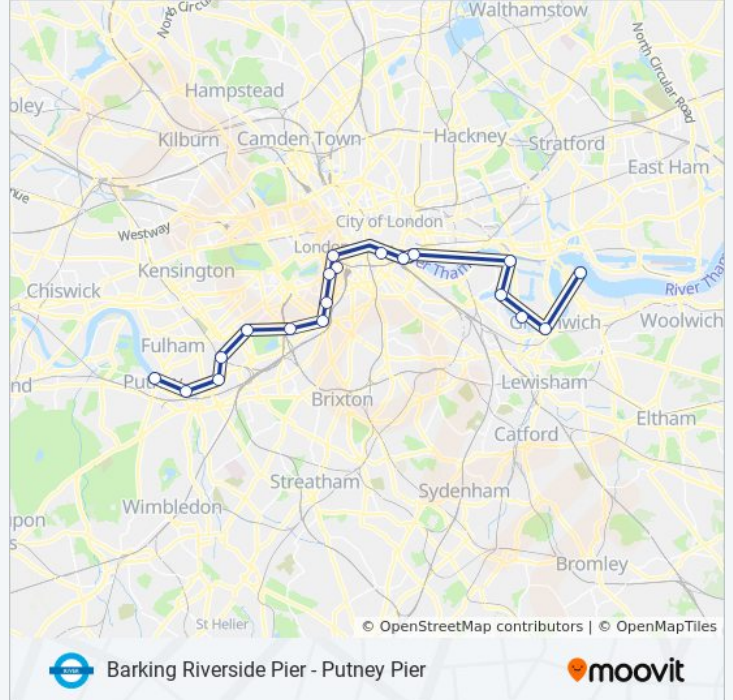

Wednesday	09:30
Thursday	09:30
Friday	09:30
Saturday	Not Operational

RB6 River Bus Info

Direction: Putney Pier→Greenwich Pier

Stops: 15

Trip Duration: 86 min

Line Summary:

 [RB6 River Bus Line Map](#)

Direction: Putney Pier→London Bridge City Pier

Direction: Putney Pier→London Bridge City Pier

Stops: 10

Trip Duration: 64 min

Line Summary:

Direction: Putney Pier → North Greenwich Pier

19 stops

[VIEW LINE SCHEDULE](#)

- Putney Pier
- Wandsworth Riverside Quarter Pier
- Plantation Wharf Pier
- Chelsea Harbour Pier
- Cadogan Pier
- Battersea Power Station Pier
- Vauxhall St George Wharf Pier
- Millbank Pier
- Westminster Pier
- London Eye Waterloo Pier
- Embankment Pier
- Bankside Pier
- London Bridge City Pier
- Tower Pier
- Canary Wharf Pier
- Greenland Surrey Quays Pier
- Masthouse Terrace Pier
- Greenwich Pier

RB6 River Bus Time Schedule

Putney Pier → North Greenwich Pier Route Timetable:

Sunday	Not Operational
Monday	10:30 - 21:25
Tuesday	10:30 - 21:25
Wednesday	10:30 - 21:25
Thursday	10:30 - 21:25
Friday	10:30 - 21:25
Saturday	Not Operational

RB6 River Bus Info

Direction: Putney Pier → North Greenwich Pier

Stops: 19

Trip Duration: 89 min

Line Summary:

Direction: Putney Pier → Royal Wharf Pier

20 stops

[VIEW LINE SCHEDULE](#)