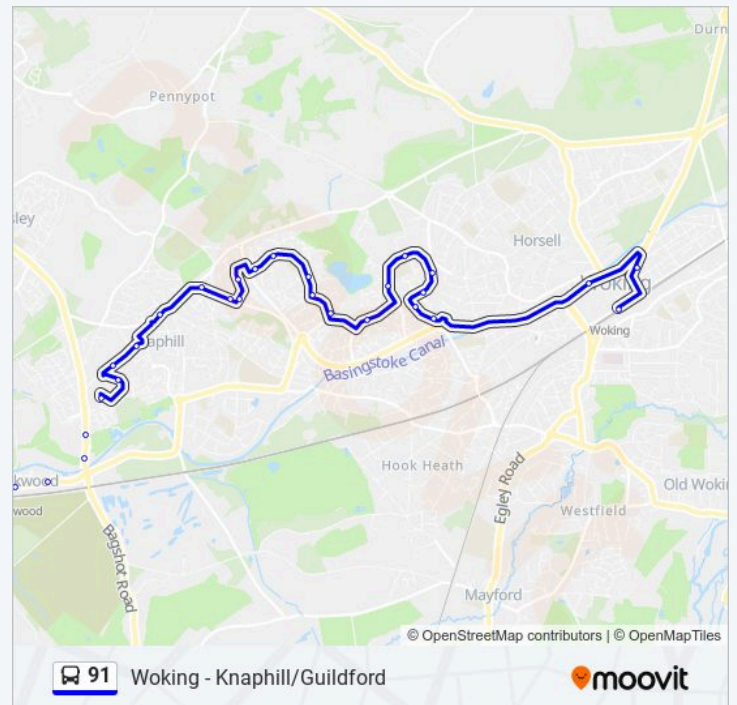

Direction: Knaphill

Stops: 23

Trip Duration: 25 min

Line Summary:

91 Time Schedule

Pirbright Route Timetable:

Sunday	Not Operational
Monday	19:25 - 22:25

Direction: Pirbright

Tuesday	19:25 - 22:25
Wednesday	19:25 - 22:25
Thursday	19:25 - 22:25
Friday	19:25 - 22:25
Saturday	19:25 - 22:25

91 Info

Direction: Pirbright

Stops: 33

Trip Duration: 27 min

Line Summary:

Direction: Woking

56 stops

91 Time Schedule

Woking Route Timetable:

Sunday	07:55 - 20:00
Monday	05:35 - 22:53
Tuesday	05:35 - 22:53
Wednesday	05:35 - 22:53
Thursday	05:35 - 22:53
Friday	05:35 - 22:53
Saturday	06:10 - 22:53

91 Info

Direction: Woking

Stops: 56

Trip Duration: 25 min

Line Summary:

Brookwood School, Brookwood

Crossroads, Brookwood

The Nag's Head Inn, Knaphill

Sainsbury'S, Knaphill