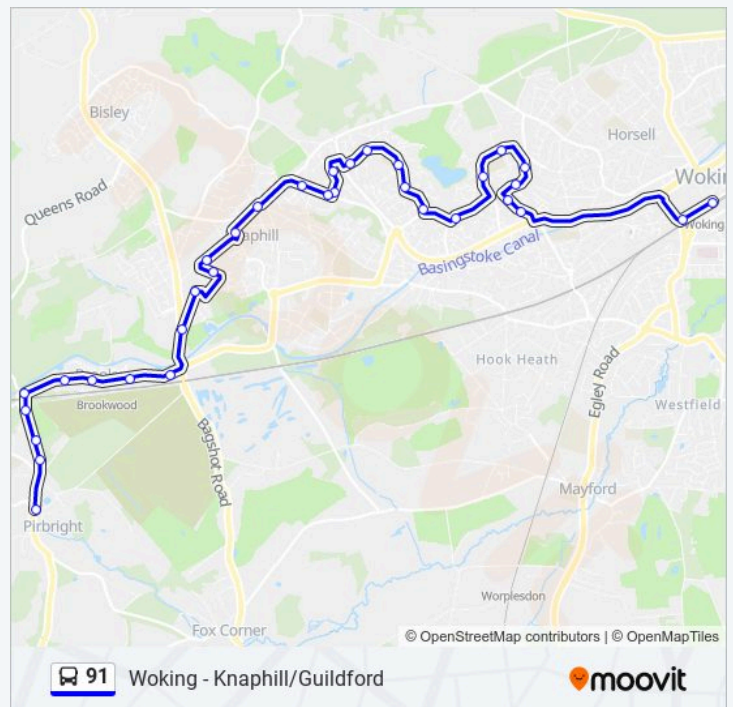

33 stops

[VIEW LINE SCHEDULE](#)

- Woking Railway Station, Woking

High Street Link Road, Woking
 Eastmead, Goldsworth Park
 Roffords, Goldsworth Park
 Colliers Close, Goldsworth Park
 Tracious Close, Goldsworth Park
 Sythwood School, Goldsworth Park
 Watercress Way, Goldsworth Park
 Waitrose, Goldsworth Park
 Brockhill, Goldsworth Park
 Tregarth Place, Goldsworth Park
 Hawkswell Close, Goldsworth Park
 Jasmine Close, Goldsworth Park
 Langmans Way, Goldsworth Park
 Chipstead Court, Knaphill
 Randolph Close, Knaphill
 Robin Hood Road, Knaphill
 Barnby Road, Knaphill
 Shops, Knaphill
 The Vyne Health Centre, Knaphill
 Alexandra Place, Knaphill
 Cavell Way, Knaphill
 Sainsbury'S, Knaphill
 The Nag's Head Inn, Knaphill
 Crossroads, Brookwood
 Brookwood School, Brookwood
 Brookwood Railway Station, Brookwood
 Church Close, Brookwood
 Railway Arch, Brookwood
 Caterham Close, Brookwood
 Brookwood Memorial, Pirbright
 School Lane, Pirbright
 White Hart, Pirbright

Tuesday	19:25 - 22:25
Wednesday	19:25 - 22:25
Thursday	19:25 - 22:25
Friday	19:25 - 22:25
Saturday	19:25 - 22:25

91 Info

Direction: Pirbright

Stops: 33

Trip Duration: 27 min

Line Summary:

Direction: Woking

56 stops

91 Time Schedule

Woking Route Timetable:

Sunday	07:55 - 20:00
Monday	05:35 - 22:53
Tuesday	05:35 - 22:53
Wednesday	05:35 - 22:53
Thursday	05:35 - 22:53
Friday	05:35 - 22:53
Saturday	06:10 - 22:53

91 Info

Direction: Woking

Stops: 56

Trip Duration: 25 min

Line Summary:

Brookwood School, Brookwood

Crossroads, Brookwood

The Nag's Head Inn, Knaphill

Sainsbury'S, Knaphill