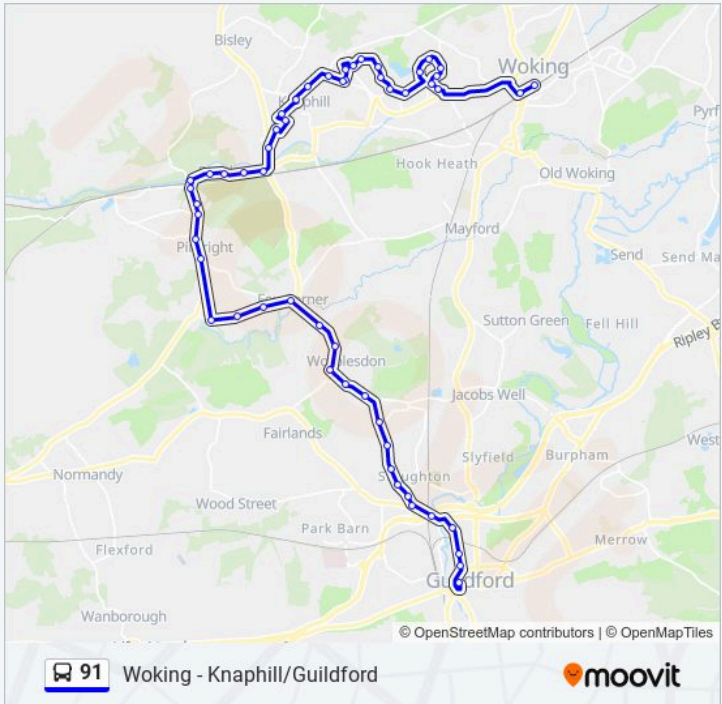

Woking - Knaphill/Guildford

Get The App

The 91 line (Woking - Knaphill/Guildford) has 4 routes. For regular weekdays, their operation hours are:
 (1) Guildford: 09:55 - 18:05(2) Knaphill: 06:30 - 23:25(3) Pirbright: 19:25 - 22:25(4) Woking: 05:35 - 22:53
 Use the Moovit App to find the closest 91 station near you and find out when is the next 91 arriving.

Direction: Guildford
 54 stops
[VIEW LINE SCHEDULE](#)

- Woking Railway Station, Woking
- High Street Link Road, Woking
- Eastmead, Goldsworth Park
- Roffords, Goldsworth Park
- Colliers Close, Goldsworth Park
- Tracious Close, Goldsworth Park
- Sythwood School, Goldsworth Park
- Watercress Way, Goldsworth Park
- Waitrose, Goldsworth Park
- Brockhill, Goldsworth Park
- Tregarth Place, Goldsworth Park
- Hawkswell Close, Goldsworth Park
- Jasmine Close, Goldsworth Park
- Langmans Way, Goldsworth Park
- Chipstead Court, Knaphill
- Randolph Close, Knaphill
- Robin Hood Road, Knaphill
- Barnby Road, Knaphill
- Shops, Knaphill
- The Vyne Health Centre, Knaphill
- Alexandra Place, Knaphill

91 Info
Direction: Guildford
Stops: 54
Trip Duration: 55 min
Line Summary:

Cavell Way, Knaphill

Sainsbury'S, Knaphill

The Nag's Head Inn, Knaphill

Crossroads, Brookwood

Brookwood School, Brookwood

Brookwood Railway Station, Brookwood

Direction: Woking

Stops: 56

Trip Duration: 25 min

Line Summary:

Brookwood School, Brookwood

Crossroads, Brookwood

The Nag's Head Inn, Knaphill

Sainsbury'S, Knaphill