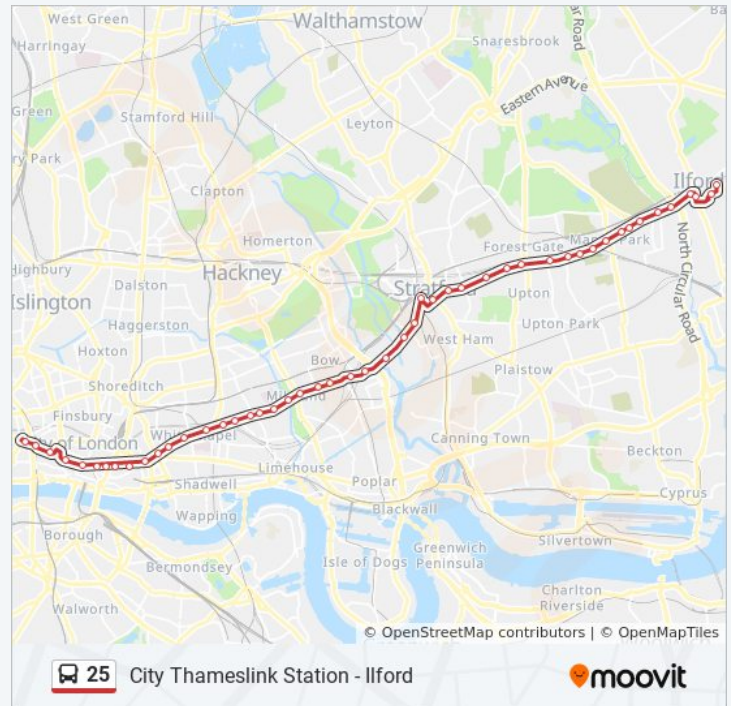

Stratford High St Stn / Carpenters Rd (N)

Stratford Bus Station (AP)

Stratford Bus Station (B)

Stratford Centre (G)

Litchfield Avenue (MJ)

Water Lane / University Of East London (MK)

Atherton Leisure Centre (E)

Margery Park Road (N)

Woodgrange Road (F)

Green Street (P)

Friday

00:02 - 23:52

Saturday

00:02 - 23:52

25 bus Info

Direction: Ilford

Stops: 50

Trip Duration: 78 min

Line Summary:

Katherine Road (E)

Shrewsbury Road (E)

Woodgrange Park Station (H)

High Street North (E)