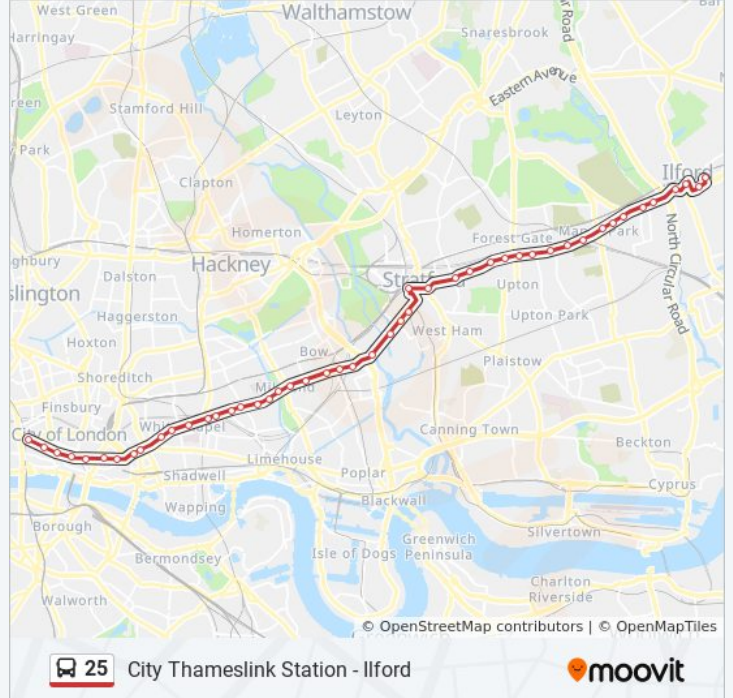

Direction: City Thameslink Station

47 stops

[VIEW LINE SCHEDULE](#)

- Hainault Street (V)
- Redbridge Central Library (Q)
- Ilford Broadway (L)
- Chapel Road (Y)
- Dersingham Avenue (A)
- Little Ilford Lane (B)
- Rabbits Road (C)
- First Avenue (D)
- High Street North (F)
- Woodgrange Park Station (G)
- Shrewsbury Road (W)
- Katherine Road (W)
- Green Street (Q)
- Woodgrange Road (E)
- Sprowston Road (R)
- Margery Park Road (S)
- Atherton Leisure Centre (W)
- Water Lane / University Of East London (MS)
- Stratford Centre (K)
- Stratford Bus Station (E)
- Stratford High St / Carpenters Road (J)
- Warton Road (K)

25 bus Info

Direction: City Thameslink Station

Stops: 47

Trip Duration: 79 min

Line Summary:

- Abbey Lane (L)
- Bow Flyover (P)
- Bow Church (J)
- Bow Church Dlr (B)
- Bow Road Station (Z)
- Coborn Road (K)
- Mile End (C)
- Regents Canal (F)
- Queen Mary / University Of London (E)
- Ocean Estate (F)
- Stepney Green Station (G)
- Stepney Green (H)
- Booth Memorial (S)
- Sidney Street (F)
- Royal London Hospital (A)
- The East London Mosque (K)
- Adler Street (K)
- Aldgate East Station (J)
- Aldgate (R)
- St Katharine Cree (W)
- St Mary Axe (Z)
- Bank Station / Cornhill (E)
- Poultry / Bank Station (L)
- Bread Street (SN)
- St Paul's Station (SQ)

Direction: Ilford

50 stops

[VIEW LINE SCHEDULE](#)

- King Edward Street (ST)
- Little Britain (SV)
- St Paul's Station (SW)
- St Paul's Station (SY)

25 bus Time Schedule

Ilford Route Timetable:

Sunday	00:02 - 23:52
Monday	00:02 - 23:52
Tuesday	00:02 - 23:52
Wednesday	00:02 - 23:52
Thursday	00:02 - 23:52

Direction: Ilford

Stops: 50

Trip Duration: 78 min

Line Summary:

Katherine Road (E)

Shrewsbury Road (E)

Woodgrange Park Station (H)

High Street North (E)