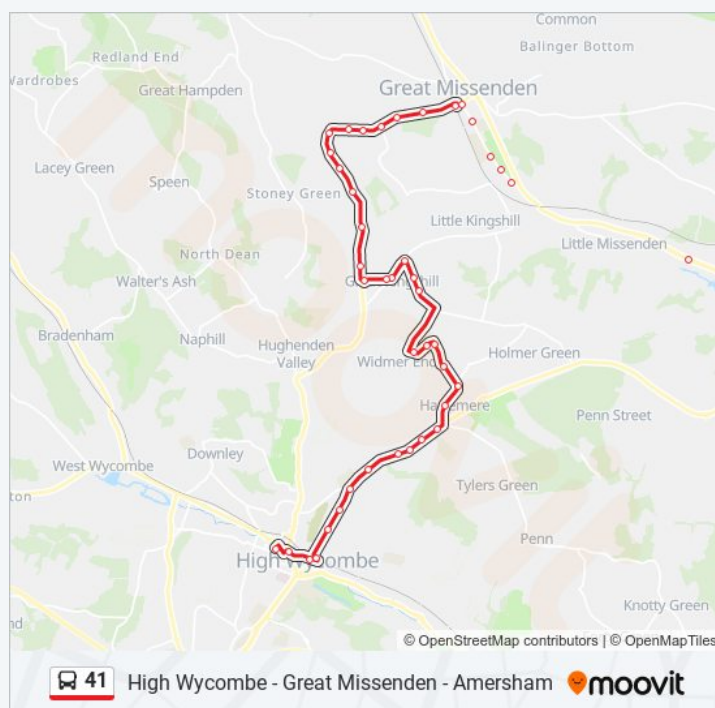

[VIEW LINE SCHEDULE](#)

- Amersham Station, Amersham
- The Rise, Amersham
- Beech Grove, Amersham
- Station Road, Amersham
- Broadway, Old Amersham
- Mop End Lane, Little Missenden
- Chiltern Hospital, Little Kingshill
- Nags Head Lane, Little Kingshill
- Rockwood Way, Great Missenden
- Whitefield Lane, Great Missenden
- High Street, Great Missenden
- Railway Station, Great Missenden
- Martinsend Lane, Great Missenden
- Broomfield Hill, Prestwood
- The Green Man Ph, Prestwood
- The Traveller's Rest Ph, Prestwood
- Blacksmith Lane, Prestwood
- Village Hall, Prestwood
- Sixty Acres Road, Prestwood
- Hildreth Road, Prestwood
- Holy Trinity Church, Prestwood
- Peterley Corner, Prestwood
- Cherry Tree Close, Great Kingshill
- The Common, Great Kingshill
- Stag Lane, Great Kingshill
- Fernside, Heath End
- Heath End Road, Heath End
- Spurlands End Road, Heath End
- Copes Road, Heath End
- George's Hill, Widmer End
- Honeysuckle Road, Widmer End

High Wycombe Route Timetable:

Sunday	Not Operational
Monday	06:40 - 18:40
Tuesday	06:40 - 18:40
Wednesday	06:40 - 18:40
Thursday	06:40 - 18:40
Friday	06:40 - 18:40
Saturday	07:25 - 18:25

41 bus info

Direction: High Wycombe

Stops: 47

Trip Duration: 57 min

Line Summary:

Primrose Hill, Widmer End

Western Dene, Widmer End

Park Parade, Hazlemere

Park Lane, Hazlemere

Crossroads, Hazlemere