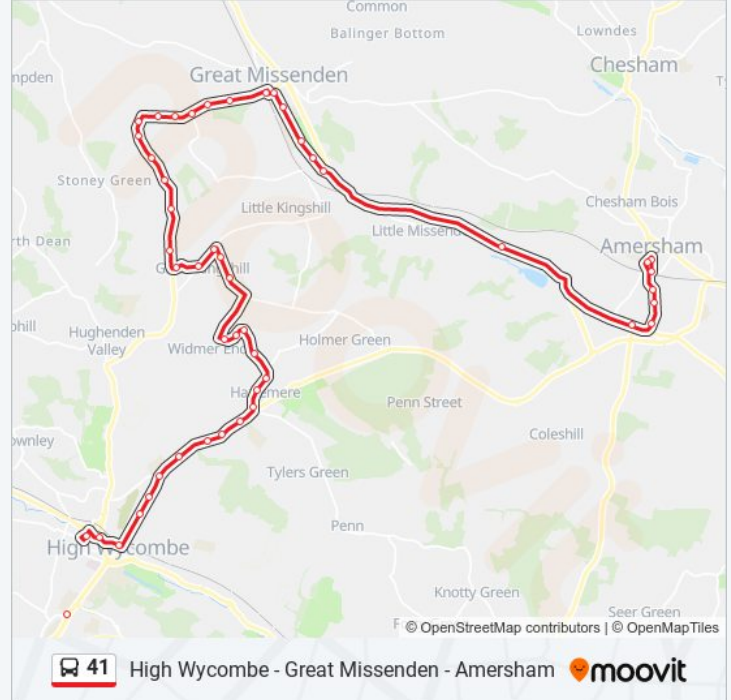

Martinsend Lane, Great Missenden

Railway Station, Great Missenden

High Street, Great Missenden

Whitefield Lane, Great Missenden

Rockwood Way, Great Missenden

Nags Head Lane, Little Kingshill

Chiltern Hospital, Little Kingshill

Mop End Lane, Little Missenden

Broadway, Old Amersham

Station Road, Amersham

Beech Grove, Amersham

The Rise, Amersham

Doctor Challoner's School, Amersham

Oakfield Corner, Amersham

Amersham Station, Amersham

Direction: Great Missenden

34 stops

[VIEW LINE SCHEDULE](#)

High Wycombe Busstn, High Wycombe

Oxford Street, High Wycombe

Castle Street, High Wycombe

41 bus Time Schedule

Great Missenden Route Timetable: