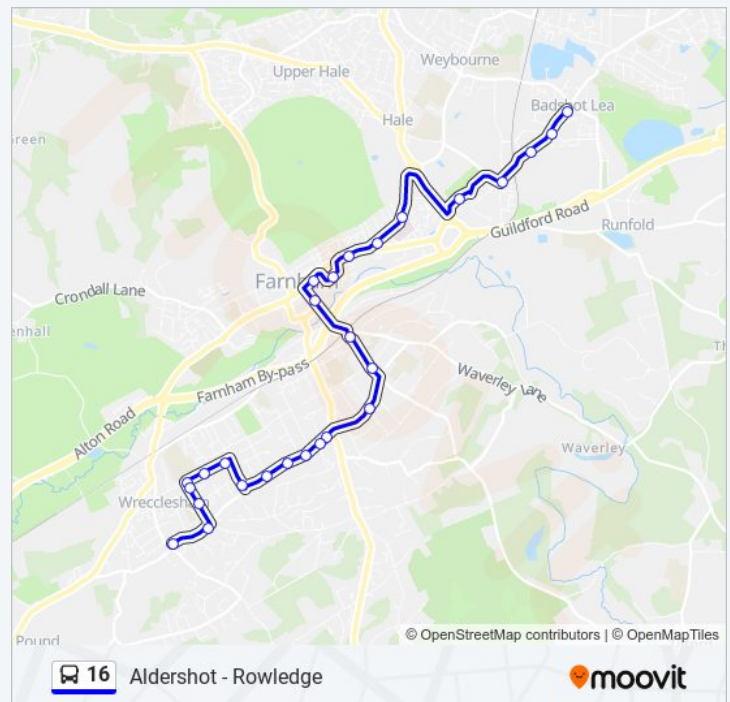

Waiting Room, Shortheath

Fullers Road, Rowledge

Cherry Tree Road, Rowledge

Direction: Shortheath

27 stops

[VIEW LINE SCHEDULE](#)

Crossroads, Badshot Lea

Beech Tree Drive, Badshot Lea

The Crown, Badshot Lea

Cemetery, Badshot Lea

Sainsbury'S, Farnham

Farnham Hospital North, Farnham

Adams Park Road, Farnham

East Street, Farnham

Sports Centre, Farnham

East Street Shops, Farnham

South Street, Farnham

Farnham Railway Station, Farnham

Morley Road, Farnham

Great Austins, Middle Bourne

Ridgway Hill Road, Middle Bourne

Edward Road, Middle Bourne

Langham Recreation Ground, Middle Bourne

Shortheath Road, Middle Bourne

Brambleton Avenue, Middle Bourne

Green Lane, Wrecclesham

Greenfield Road Cemetery, Wrecclesham

Playing Fields, Wrecclesham

Little Green Lane, Wrecclesham

St Peter's School, Wrecclesham

Greenhill Way, Wrecclesham

Burnt Hill Road, Shortheath

16 Time Schedule

Shortheath Route Timetable:

Sunday	Not Operational
Monday	07:51
Tuesday	07:51
Wednesday	07:51
Thursday	07:51
Friday	07:51
Saturday	Not Operational

16 Info

Direction: Shortheath

Stops: 27

Trip Duration: 29 min

Line Summary: