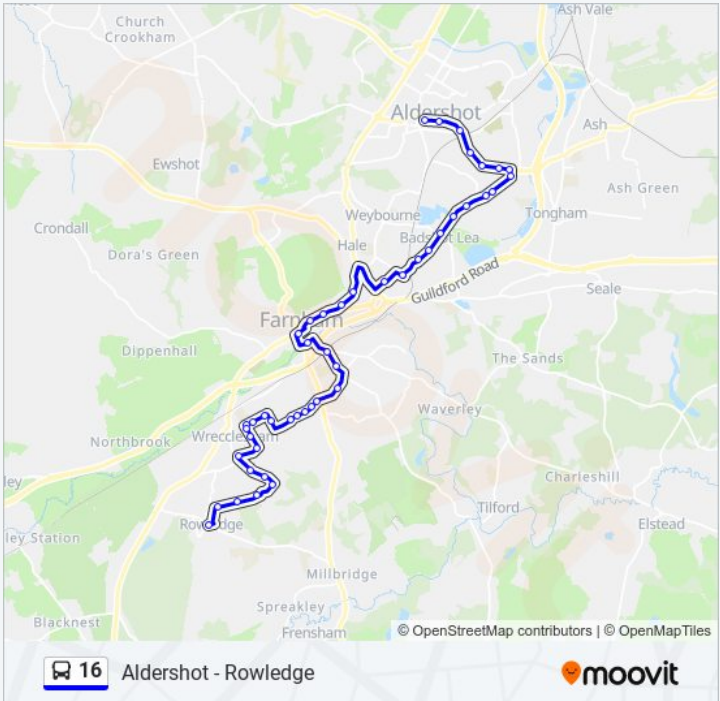

Aldershot - Rowledge

Get The App

The 16 line (Aldershot - Rowledge) has 3 routes. For regular weekdays, their operation hours are:
 (1) Aldershot: 08:34 - 18:28(2) Rowledge: 09:20 - 17:40(3) Shortheath: 07:51
 Use the Moovit App to find the closest 16 station near you and find out when is the next 16 arriving.

Direction: Aldershot
 46 stops
[VIEW LINE SCHEDULE](#)

- Cherry Tree Road, Rowledge
- Manley Bridge Road, Rowledge
- Lavender Lane, Boundstone
- Glynswood, Boundstone
- Burnt Hill Way, Boundstone
- Jubilee Lane, Boundstone
- Beacon Close, Boundstone
- Waiting Room, Shortheath
- Burnt Hill Road, Shortheath
- Greenhill Way, Wrecclesham
- St Peter's School, Wrecclesham
- Little Green Lane, Wrecclesham
- Playing Fields, Wrecclesham
- Greenfield Road Cemetery, Wrecclesham
- Green Lane, Wrecclesham
- Brambleton Avenue, Middle Bourne
- Shortheath Road, Middle Bourne
- Langham Recreation Ground, Middle Bourne
- Edward Road, Middle Bourne
- Ridgway Hill Road, Middle Bourne
- Great Austins, Middle Bourne
- Morley Road, Farnham

16 Info
Direction: Aldershot
Stops: 46
Trip Duration: 43 min
Line Summary:

Farnham Railway Station, Farnham

Union Road, Farnham

The Borough, Farnham

Woolmead Road, Farnham

East Street, Farnham

Adams Park Road, Farnham