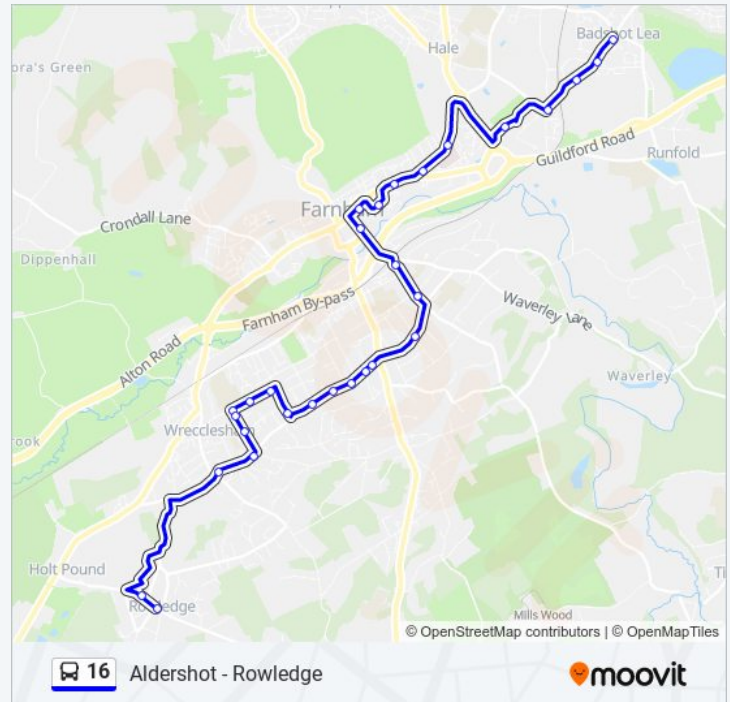

Greenhill Way, Wrecclesham

Burnt Hill Road, Shortheath

16 Info

Direction: Rowledge

Stops: 41

Trip Duration: 48 min

Line Summary:

Waiting Room, Shortheath

Fullers Road, Rowledge

Cherry Tree Road, Rowledge

Direction: Shortheath

27 stops

[VIEW LINE SCHEDULE](#)

Crossroads, Badshot Lea

Beech Tree Drive, Badshot Lea

The Crown, Badshot Lea