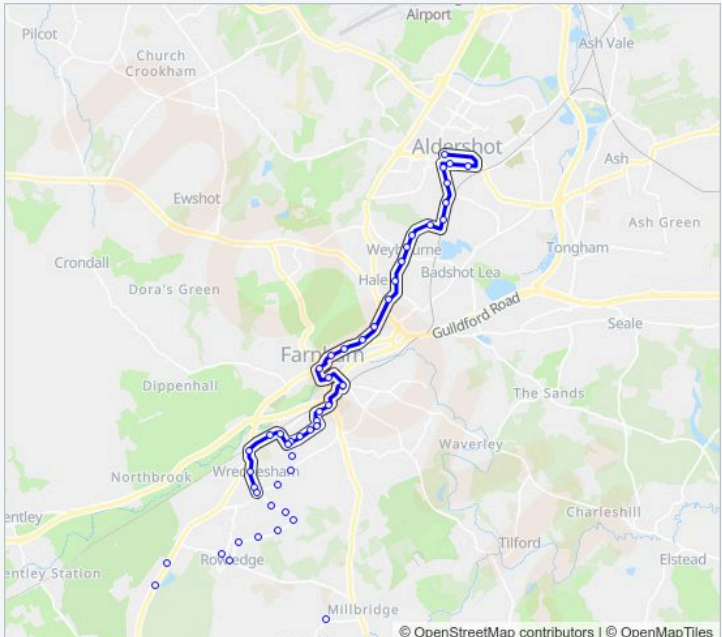

# Aldershot - Whitehill/High Lane Estate

Get The App

The 17 line (Aldershot - Whitehill/High Lane Estate) has 4 routes. For regular weekdays, their operation hours are: (1) Aldershot: 06:26 - 18:04(2) Farnham: 07:12 - 17:32(3) Shortfield Common: 14:57(4) Wrecclesham: 18:42 Use the Moovit App to find the closest 17 station near you and find out when is the next 17 arriving.

**Direction: Aldershot**  
 47 stops  
[VIEW LINE SCHEDULE](#)

- Shortfield Common
- Pitt Lane, Spreakley
- The Street, Dockenfield
- Alice Holt Forest, Bucks Horn Oak
- Gravel Hill Road, Holt Pound
- Birdworld, Holt Pound
- Fullers Road, Rowledge
- Cherry Tree Road, Rowledge
- Manley Bridge Road, Rowledge
- Lavender Lane, Boundstone
- Glynswood, Boundstone
- Burnt Hill Way, Boundstone
- Jubilee Lane, Boundstone
- Beacon Close, Boundstone
- Waiting Room, Shorth Heath
- School Hill, Wrecclesham
- St Peter's Church, Wrecclesham
- Wrecclesham Bridge, Wrecclesham
- Bardsley Drive, Wrecclesham
- Weydon Lane, Farnham
- Baldreys, Farnham

**17 Info**  
**Direction:** Aldershot  
**Stops:** 47  
**Trip Duration:** 42 min  
**Line Summary:**

Recreation Ground, Farnham

Ryle Road, Farnham

Weydon Hill Road, Farnham

Weydon Estate, Farnham

Arthur Close, Farnham

Old Town Hall, Aldershot

Halimote Road, Aldershot

Manor Road, Aldershot

Duke Of York, Aldershot

Woodlands Avenue, Weybourne

All Hallows School, Weybourne

Mill Stream, Weybourne

Bullers Road, Weybourne