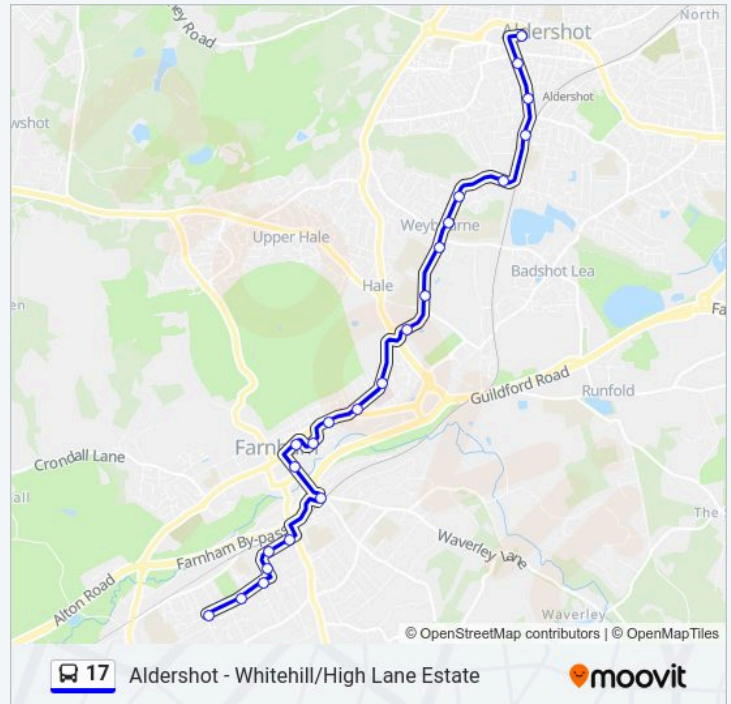

Manor Road, Aldershot
Duke Of York, Aldershot
Woodlands Avenue, Weybourne
All Hallows School, Weybourne
Mill Stream, Weybourne
Bullers Road, Weybourne
Six Bells Roundabout, Farnham
Farnham Hospital North, Farnham
Adams Park Road, Farnham
East Street, Farnham
Sports Centre, Farnham
East Street Shops, Farnham
South Street, Farnham
Farnham Station Forecourt, Farnham
Firgrove Hill, Farnham
Arthur Close, Farnham
Weydon Estate, Farnham
Ryle Road, Farnham
Recreation Ground, Farnham
Baldreys, Farnham

Thursday	07:12 - 17:32
Friday	07:12 - 17:32
Saturday	08:22 - 16:22

17 Info

Direction: Farnham
Stops: 23
Trip Duration: 27 min
Line Summary:

Direction: Shortfield Common

45 stops

[VIEW LINE SCHEDULE](#)

Princes Gardens, Aldershot
Old Town Hall, Aldershot
Halimote Road, Aldershot
Manor Road, Aldershot
Duke Of York, Aldershot
Woodlands Avenue, Weybourne
All Hallows School, Weybourne
Mill Stream, Weybourne
Bullers Road, Weybourne

17 Time Schedule

Shortfield Common Route Timetable:

Sunday	Not Operational
Monday	14:57
Tuesday	14:57
Wednesday	14:57
Thursday	14:57
Friday	14:57
Saturday	Not Operational

17 Info

Direction: Shortfield Common
Stops: 45