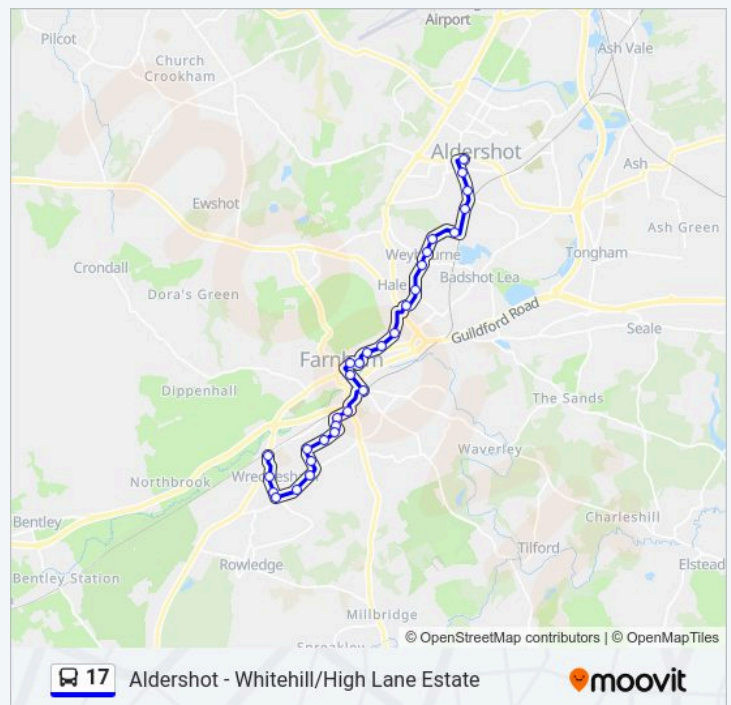

**17 Info**  
**Direction:** Aldershot  
**Stops:** 47  
**Trip Duration:** 42 min  
**Line Summary:**

Recreation Ground, Farnham

Ryle Road, Farnham

Weydon Hill Road, Farnham

Weydon Estate, Farnham

Arthur Close, Farnham

Six Bells Roundabout, Farnham

Bullers Road, Weybourne

Mill Stream, Weybourne

All Hallows School, Weybourne

Woodlands Avenue, Weybourne

Duke Of York, Aldershot

Hillside Road, Aldershot

Manor Road, Aldershot

**17 Time Schedule**

Wrecclesham Route Timetable:

Sunday	Not Operational
Monday	18:42
Tuesday	18:42
Wednesday	18:42
Thursday	18:42
Friday	18:42
Saturday	17:27 - 18:42

**17 Info**

**Direction:** Wrecclesham

**Stops:** 30

**Trip Duration:** 31 min

**Line Summary:**

Burnt Hill Road, Shortheath

Waiting Room, Shortheath

School Hill, Wrecclesham

St Peter's Church, Wrecclesham

Wrecclesham Bridge, Wrecclesham