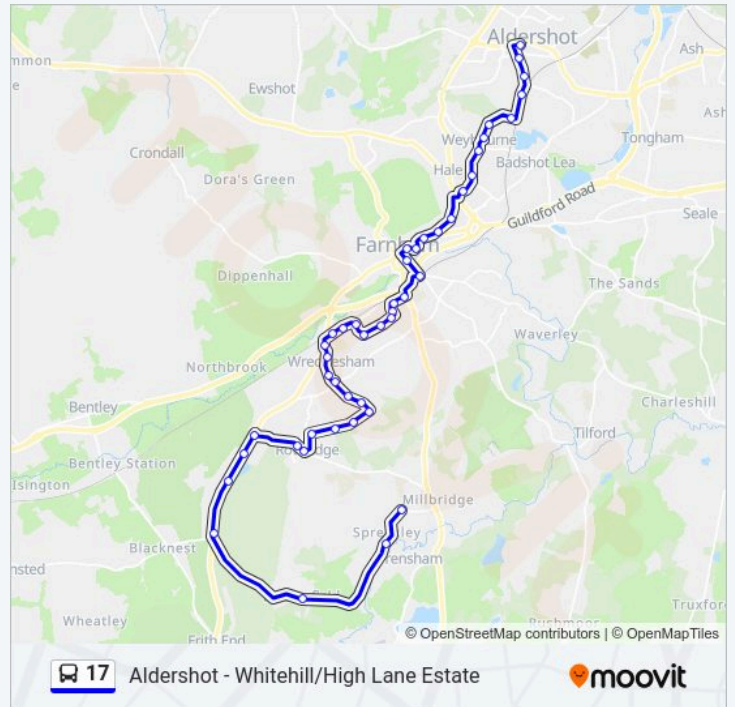

**17 Time Schedule**

Shortfield Common Route Timetable:

Sunday	Not Operational
Monday	14:57
Tuesday	14:57
Wednesday	14:57
Thursday	14:57
Friday	14:57
Saturday	Not Operational

**17 Info**

**Direction:** Shortfield Common  
**Stops:** 45

**Trip Duration: 55 min**  
**Line Summary:**

- Six Bells Roundabout, Farnham
- Farnham Hospital North, Farnham
- Adams Park Road, Farnham
- East Street, Farnham
- Sports Centre, Farnham
- East Street Shops, Farnham
- South Street, Farnham
- Farnham Station Forecourt, Farnham
- Firgrove Hill, Farnham
- Arthur Close, Farnham
- Weydon Estate, Farnham
- Ryle Road, Farnham
- Recreation Ground, Farnham
- Baldreys, Farnham
- Weydon Lane, Farnham
- Bardsley Drive, Wrecclesham
- Weydon School, Wrecclesham
- Wrecclesham Bridge, Wrecclesham
- St Peter's Church, Wrecclesham
- School Hill, Wrecclesham
- Waiting Room, Shorth Heath
- Beacon Close, Boundstone
- Jubilee Lane, Boundstone
- Burnt Hill Way, Boundstone
- Glynswood, Boundstone
- Lavender Lane, Boundstone
- Manley Bridge Road, Rowledge
- Cherry Tree Road, Rowledge
- Fullers Road, Rowledge
- Fullers Road, Holt Pound
- Birdworld, Holt Pound
- Gravel Hill Road, Holt Pound