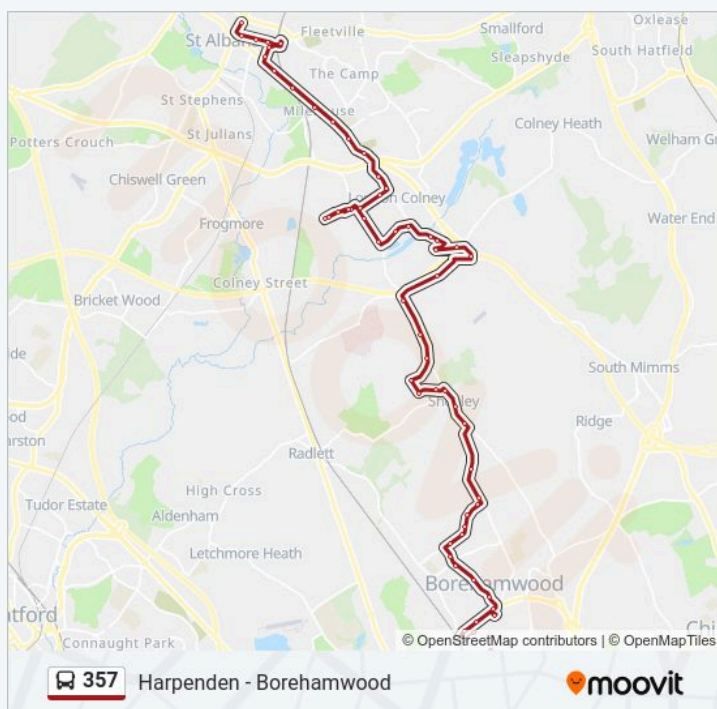

**Trip Duration:** 38 min

**Line Summary:**

Fielders Way, Shenley

Cockle Way, Shenley

Porters Park Drive, Shenley

Shenleybury Cottages, Shenley

Shenleybury Lane, London Colney

Bell Lane Cottages, London Colney