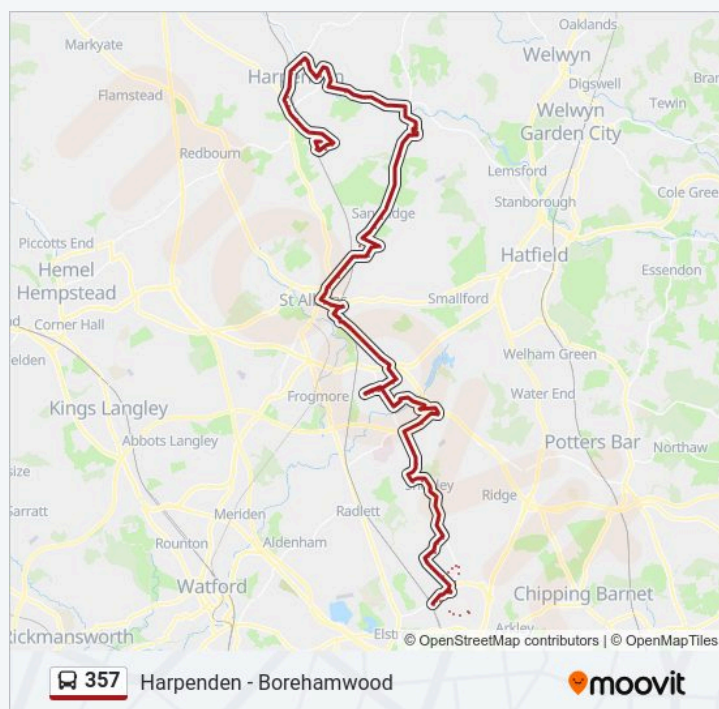

Direction: Harpenden

113 stops

[VIEW LINE SCHEDULE](#)

- Elstree & Borehamwood Railway Station (B)
- Glenhaven Avenue (D)
- Furzehill Road (G)
- Tesco (B)
- Elstree Studios
- Meadow Road, Borehamwood
- Thrift Farm Lane, Borehamwood
- Hertswood School, Borehamwood
- Oddesey Road, Borehamwood
- Delamere Road, Borehamwood
- Caishowe Road, Borehamwood
- Fountain Court, Borehamwood
- Aberford Road, Borehamwood
- Warenford Way, Borehamwood
- Leeming Road
- Torworth Road
- Greenside, Borehamwood
- Stilton Path, Borehamwood
- Ayot Path, Borehamwood
- Stanborough Avenue, Borehamwood
- Stapleton Road, Borehamwood
- The White House, Borehamwood
- White Horse Ph, Shenley
- King William IV Ph, Shenley
- Shenley Park, Shenley
- Andrew Close, Shenley
- Fielders Way, Shenley
- Cockle Way, Shenley
- Porters Park Drive, Shenley
- Shenleybury Cottages, Shenley

Harpenden Route Timetable:

Sunday	Not Operational
Monday	07:12 - 18:17
Tuesday	07:12 - 18:17
Wednesday	07:12 - 18:17
Thursday	07:12 - 18:17
Friday	07:12 - 18:17
Saturday	07:52 - 16:00

357 bus Info

Direction: Harpenden

Stops: 113

Trip Duration: 112 min

Line Summary: