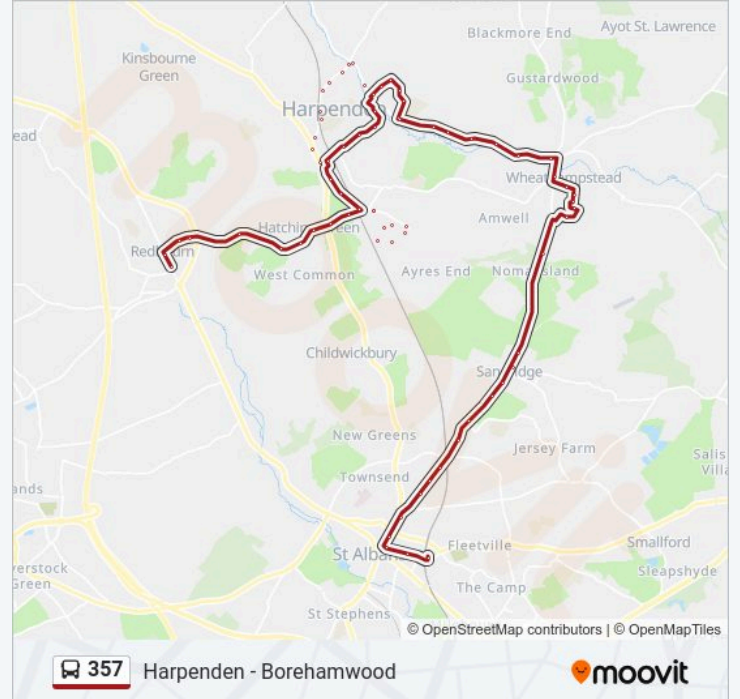

The Red Cow Ph, Harpenden

Westfield Road, Batford

Porters Hill, Batford

Lower Luton Road West, Batford

Roundfield Avenue, Batford

Whitings Close, Batford

Holcroft Road, Batford

Tallents Crescent, Batford

Lower Luton Road East, Batford

Common Lane, Batford

Valley Rise, Marshalls Heath

Castle Rise, Marshalls Heath

Cherry Trees Restaurant, Marshalls Heath

Folly Fields, the Folly

Cottages, the Folly

Rose Lane, Wheathampstead

St Helen's Church, Wheathampstead

Memorial Hall, Wheathampstead

Offas Way, Wheathampstead

Caesars Road, Wheathampstead

Lamer Fields, Wheathampstead

Vale Court, Wheathampstead

The Wicked Lady Ph, Nomansland

Langley Grove, Sandridge

St Leonard's Church, Sandridge

Village Hall, Sandridge

Reynolds Crescent, Sandridge

Sandringham Crescent, St Albans

Sandridge Gate Business Centre, St Albans

Lancaster Road, St Albans

Seymour Road, Bernards Heath

Boundary Road, Bernards Heath