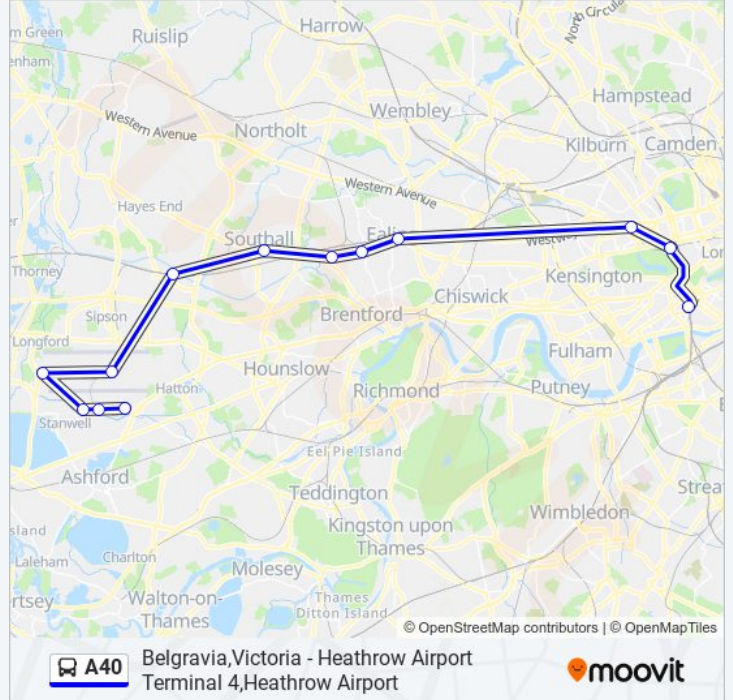

(1) Belgravia: 03:45(2) Heathrow Airport Terminal 4: 02:15

Use the Moovit App to find the closest A40 bus station near you and find out when is the next A40 bus arriving.

Direction: Belgravia

6 stops

[VIEW LINE SCHEDULE](#)

Stops: 6

Trip Duration: 65 min

Line Summary:

Direction: Heathrow Airport Terminal 4

13 stops

[VIEW LINE SCHEDULE](#)

- Victoria Coach Station, Belgravia
- Marble Arch
- Bishop's Bridge Paddington Station, Paddington
- Ealing Broadway Station, Ealing Broadway
- Dean Gardens Bedford Road, West Ealing
- Hanwell Broadway, Hanwell
- Southall North Road, Southall
- Hayes & Harlington Station, Hayes Town
- Heathrow Central Bus Station, Heathrow Airport
- Heathrow Terminal 5, Heathrow Airport Terminal 5
- Heathrow Cargo Area, Heathrow Airport
- Cargo Centre, Heathrow Airport
- Heathrow Terminal 4, Heathrow Airport Terminal 4

A40 bus Time Schedule

Heathrow Airport Terminal 4 Route Timetable:

Sunday	02:15
Monday	02:15
Tuesday	02:15
Wednesday	02:15
Thursday	02:15
Friday	02:15
Saturday	02:15

A40 bus Info

Direction: Heathrow Airport Terminal 4

Stops: 13

Trip Duration: 110 min

Line Summary:

A40 bus time schedules and route maps are available in an offline PDF at moovitapp.com. Use the [Moovit App](#) to see live bus times, train schedule or subway schedule, and step-by-step directions for all public transit in London.