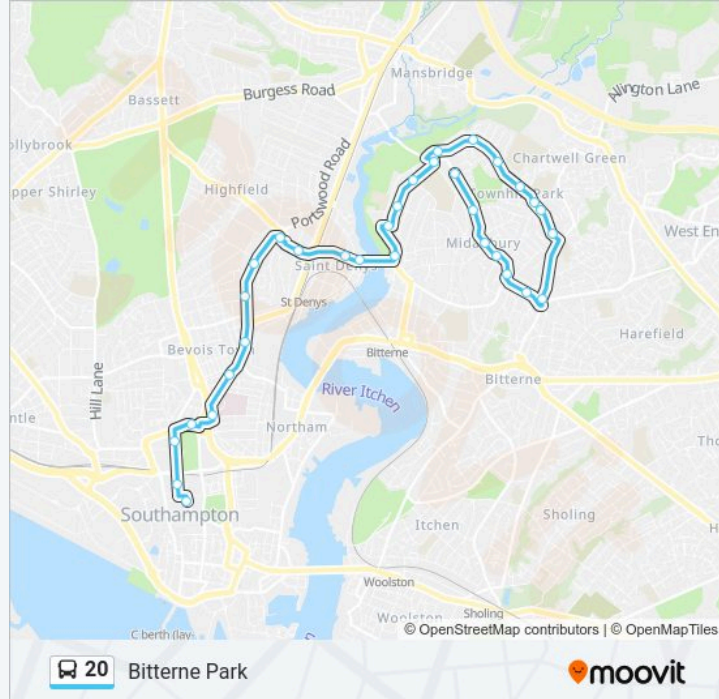

Direction: Bitterne Park

21 stops

[VIEW LINE SCHEDULE](#)

- Hop Inn, Bitterne Park
- River Walk, Bitterne Park
- Broadwater Road, Bitterne Park
- Pinefield Road, Townhill Park
- Community Centre, Townhill Park
- Benhams Road, Townhill Park
- Wakefield Road, Townhill Park
- Townhill Way, Midanbury
- Bramble Mews, Bitterne
- Montgomery Road, Midanbury
- Vale Drive, Midanbury
- Barton Crescent, Midanbury
- Witts Hill Shops, Midanbury
- Cornwall Road, Townhill Park
- Northfield Road, Bitterne Park
- Hop Inn, Bitterne Park
- Dimond Road, Bitterne Park
- Wellington Road, Bitterne Park
- Ashtree Road, Bitterne Park
- Bond Road, Bitterne Park
- Triangle, Bitterne Park

20 bus Info

Direction: Bitterne Park

Stops: 32

Trip Duration: 37 min

Line Summary:

River Walk, Bitterne Park

Broadwater Road, Bitterne Park

Pinefield Road, Townhill Park

Community Centre, Townhill Park

Benhams Road, Townhill Park

Wakefield Road, Townhill Park

Townhill Way, Midanbury

Bramble Mews, Bitterne

Montgomery Road, Midanbury

Vale Drive, Midanbury

Barton Crescent, Midanbury

Witts Hill Shops, Midanbury

Cornwall Road, Townhill Park

Northfield Road, Bitterne Park

Direction: Southampton City Centre

36 stops

[VIEW LINE SCHEDULE](#)

Hop Inn, Bitterne Park

River Walk, Bitterne Park