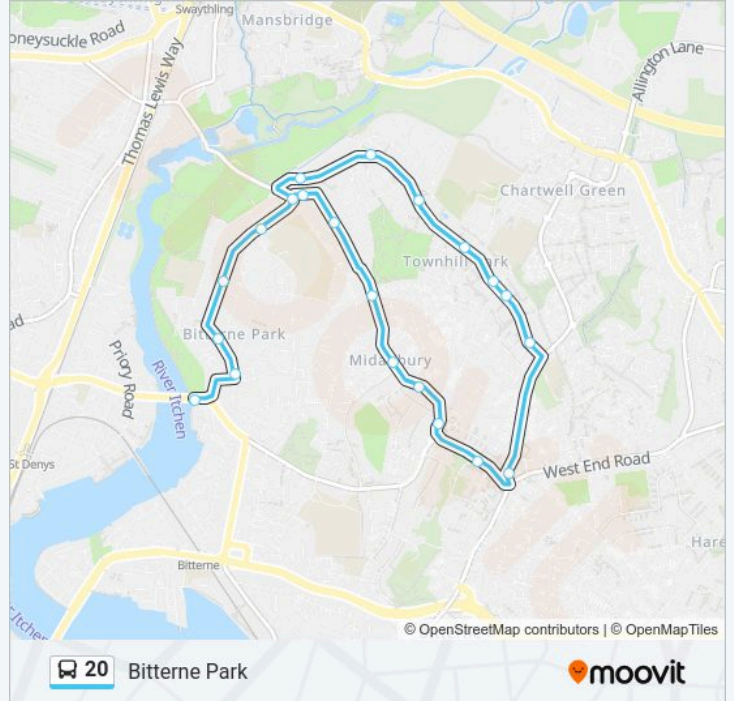

Direction: Bitterne Park

21 stops

[VIEW LINE SCHEDULE](#)

- Hop Inn, Bitterne Park
- River Walk, Bitterne Park
- Broadwater Road, Bitterne Park
- Pinefield Road, Townhill Park
- Community Centre, Townhill Park
- Benhams Road, Townhill Park
- Wakefield Road, Townhill Park
- Townhill Way, Midanbury
- Bramble Mews, Bitterne
- Montgomery Road, Midanbury
- Vale Drive, Midanbury
- Barton Crescent, Midanbury
- Witts Hill Shops, Midanbury
- Cornwall Road, Townhill Park
- Northfield Road, Bitterne Park
- Hop Inn, Bitterne Park
- Dimond Road, Bitterne Park
- Wellington Road, Bitterne Park
- Ashtree Road, Bitterne Park
- Bond Road, Bitterne Park
- Triangle, Bitterne Park

20 bus Time Schedule

Bitterne Park Route Timetable:

Sunday	00:20 - 19:54
Monday	00:20 - 21:52
Tuesday	00:20 - 21:52
Wednesday	00:20 - 21:52
Thursday	00:20 - 21:52
Friday	00:20 - 21:52
Saturday	00:20 - 21:52

20 bus Info

Direction: Bitterne Park

Stops: 21

Trip Duration: 13 min

Line Summary:

Direction: Bitterne Park

32 stops

[VIEW LINE SCHEDULE](#)

20 bus Info

Direction: Bitterne Park

Stops: 32

Trip Duration: 37 min

Line Summary:

River Walk, Bitterne Park

Broadwater Road, Bitterne Park

Pinefield Road, Townhill Park