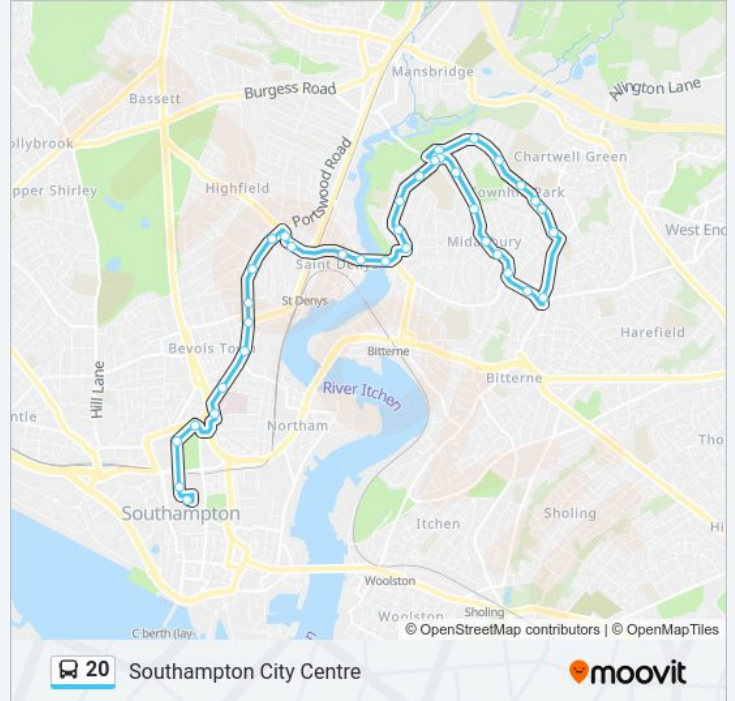

Witts Hill Shops, Midanbury

Cornwall Road, Townhill Park

Northfield Road, Bitterne Park

Direction: Southampton City Centre

36 stops

[VIEW LINE SCHEDULE](#)

Hop Inn, Bitterne Park

River Walk, Bitterne Park

Ashtree Road, Bitterne Park

Bond Road, Bitterne Park

Triangle, Bitterne Park

Priory Road, Bitterne Park

St Denys Church, St Denys

Belmont Road, Portswood

The Mitre, Portswood

Portswood Broadway, Portswood

Waitrose, Portswood

Spring Crescent, Portswood

Forster Road, Bevois Valley

Aldi Store, Bevois Valley

Denzil Avenue, Bevois Valley

Rsh Hospital, Nicholstown

Kings Park Road, Bedford Place

Cenotaph, Southampton City Centre

Above Bar, Southampton City Centre

Vincent's Walk, Southampton City Centre

20 bus time schedules and route maps are available in an offline PDF at moovitapp.com. Use the Moovit App to see live bus times, train schedule or subway schedule, and step-by-step directions for all public transit in London.