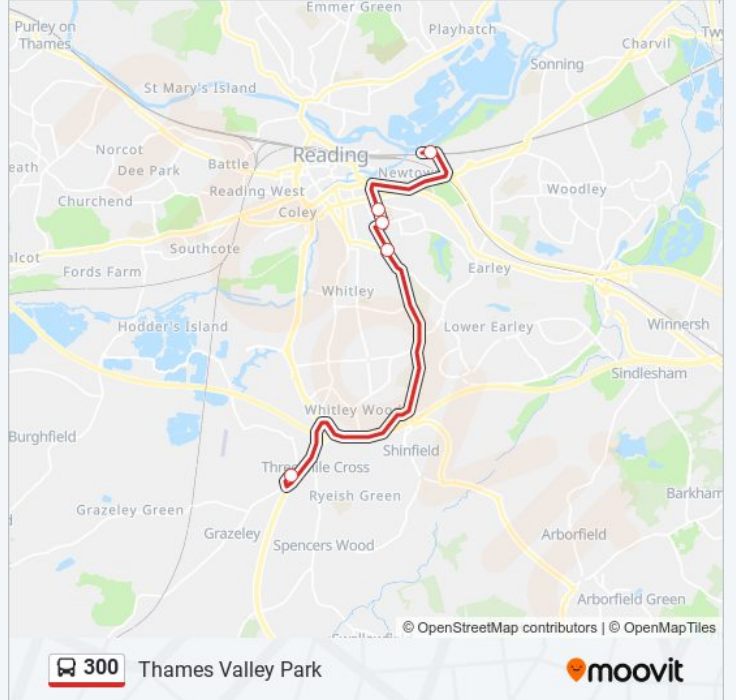

 300

Thames Valley Park

Get The App

The 300 bus line (Thames Valley Park) has 2 routes. For regular weekdays, their operation hours are:

(1) Thames Valley Park: 06:25 - 18:55(2) Three Mile Cross: 06:35 - 19:05

Use the Moovit App to find the closest 300 bus station near you and find out when is the next 300 bus arriving.

Direction: Thames Valley Park

5 stops

[VIEW LINE SCHEDULE](#)

Mereoak Lane - Park & Ride, Three Mile Cross

Christchurch Green, University Of Reading

Rbh South Wing, Royal Berkshire Hospital

Rbh Main Entrance, Royal Berkshire Hospital

Thames Valley P&R, Thames Valley Park

300 bus Time Schedule

Thames Valley Park Route Timetable:

Trip Duration: 29 min

Line Summary:

Direction: Three Mile Cross

5 stops

[VIEW LINE SCHEDULE](#)

- Thames Valley P&R, Thames Valley Park
- Rbh Main Entrance, Royal Berkshire Hospital
- Rbh South Wing, Royal Berkshire Hospital
- Christchurch Green, University Of Reading
- Mereoak Lane - Park & Ride, Three Mile Cross