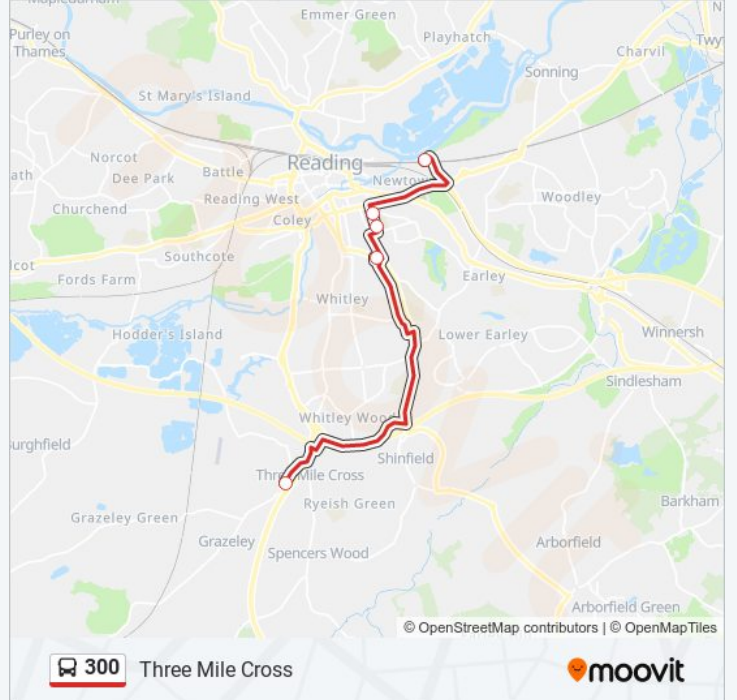

 300

Thames Valley Park

Get The App

The 300 bus line (Thames Valley Park) has 2 routes. For regular weekdays, their operation hours are:

(1) Thames Valley Park: 06:25 - 18:55(2) Three Mile Cross: 06:35 - 19:05

Use the Moovit App to find the closest 300 bus station near you and find out when is the next 300 bus arriving.

Direction: Thames Valley Park

5 stops

[VIEW LINE SCHEDULE](#)

Mereoak Lane - Park & Ride, Three Mile Cross

Trip Duration: 29 min

Line Summary:

Direction: Three Mile Cross

5 stops

[VIEW LINE SCHEDULE](#)

- Thames Valley P&R, Thames Valley Park
- Rbh Main Entrance, Royal Berkshire Hospital
- Rbh South Wing, Royal Berkshire Hospital
- Christchurch Green, University Of Reading
- Mereoak Lane - Park & Ride, Three Mile Cross

300 bus Info

Direction: Three Mile Cross

Stops: 5

Trip Duration: 25 min

Line Summary:

300 bus time schedules and route maps are available in an offline PDF at moovitapp.com. Use the Moovit App to see live bus times, train schedule or subway schedule, and step-by-step directions for all public transit in London.