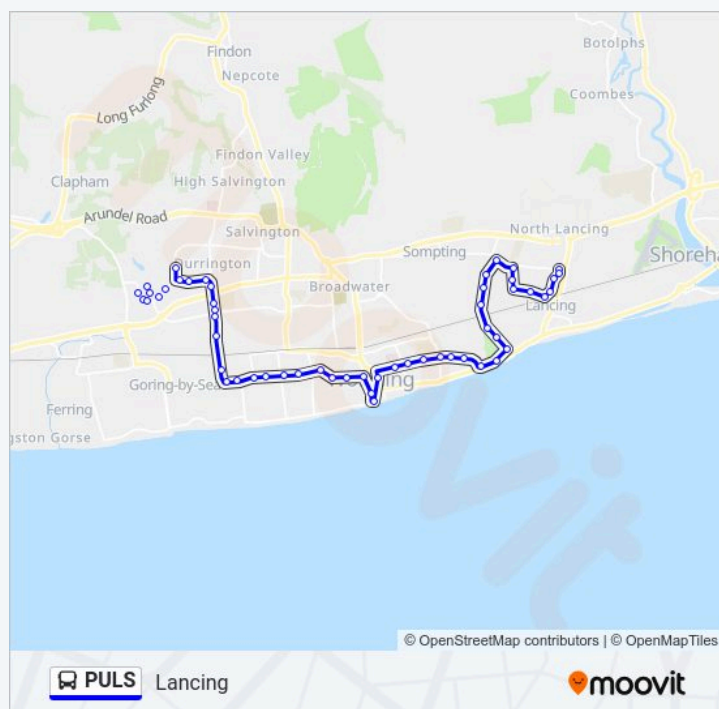

Direction: Durrington

Stops: 52

Trip Duration: 58 min

Line Summary:

Hospital, Worthing

High Street, Worthing

Steyne Gardens, Worthing

Marine Parade, Worthing

Centenary House, Durrington

Chalfont Way, Durrington

Willow Crescent, Durrington

Montreal Way, Durrington

Tesco, Durrington

Faraday Close, Durrington

Winterbourne Way, Durrington

Carisbrooke Drive, Durrington

Batemans Close, Durrington

Orkney Court, Durrington

Leeds Close, Durrington

Direction: Lancing

54 stops

[VIEW LINE SCHEDULE](#)

- Carisbrooke Drive, Durrington
- Batemans Close, Durrington
- Orkney Court, Durrington
- Leeds Close, Durrington
- Carisbrooke Drive, Durrington
- Winterbourne Way, Durrington
- Faraday Close, Durrington
- Tesco, Durrington
- Montreal Way, Durrington
- Willow Crescent, Durrington
- Chalfont Way, Durrington
- Centenary House, Durrington
- Durrington High School, Durrington
- Terringes Avenue, Durrington
- Palatine Road, Durrington
- Boulevard Shops, Durrington
- Leisure Centre, Goring by Sea
- Shaftesbury Avenue, Goring by Sea
- Rose Walk, Goring by Sea
- Wallace Avenue, West Worthing
- West Avenue, West Worthing
- Grand Avenue, West Worthing
- Belsize Road, West Worthing
- Shakespeare Road, Worthing
- Amelia Park, Worthing
- Westbrooke, Worthing
- Library, Worthing
- South Street, Worthing
- Marine Parade, Worthing
- High Street, Worthing

Lancing Route Timetable:

Sunday	08:40 - 18:00
Monday	05:41 - 22:38
Tuesday	05:41 - 22:38
Wednesday	05:41 - 22:38
Thursday	05:41 - 22:38
Friday	05:41 - 22:38
Saturday	06:01 - 22:38

PULS Info**Direction:** Lancing**Stops:** 54**Trip Duration:** 55 min**Line Summary:**