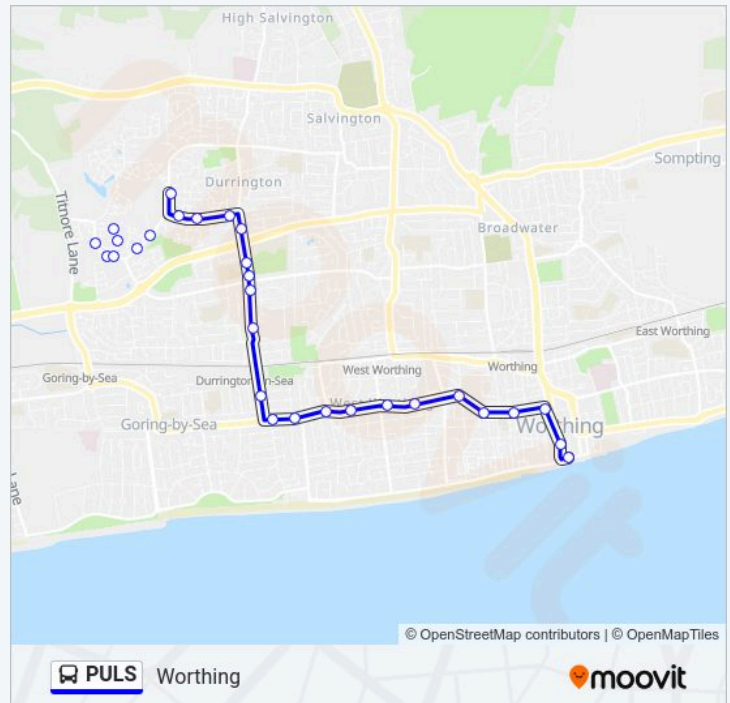

Batemans Close, Durrington

Orkney Court, Durrington

Leeds Close, Durrington

Direction: Lancing

54 stops

[VIEW LINE SCHEDULE](#)

- Carisbrooke Drive, Durrington
- Batemans Close, Durrington
- Orkney Court, Durrington
- Leeds Close, Durrington
- Carisbrooke Drive, Durrington
- Winterbourne Way, Durrington
- Faraday Close, Durrington
- Tesco, Durrington
- Montreal Way, Durrington
- Willow Crescent, Durrington
- Chalfont Way, Durrington
- Centenary House, Durrington
- Durrington High School, Durrington
- Terringes Avenue, Durrington
- Palatine Road, Durrington
- Boulevard Shops, Durrington
- Leisure Centre, Goring by Sea
- Shaftesbury Avenue, Goring by Sea
- Rose Walk, Goring by Sea
- Wallace Avenue, West Worthing
- West Avenue, West Worthing
- Grand Avenue, West Worthing
- Belsize Road, West Worthing
- Shakespeare Road, Worthing
- Amelia Park, Worthing
- Westbrooke, Worthing
- Library, Worthing
- South Street, Worthing
- Marine Parade, Worthing
- High Street, Worthing

Direction: Worthing

29 stops

[VIEW LINE SCHEDULE](#)

Carisbrooke Drive, Durrington
Batemans Close, Durrington
Orkney Court, Durrington
Leeds Close, Durrington
Carisbrooke Drive, Durrington

PULS Time Schedule

Shakespeare Road, Worthing

Amelia Park, Worthing

Westbrooke, Worthing

Library, Worthing

South Street, Worthing

Marine Parade, Worthing

Saturday

00:08 - 23:38

PULS Info

Direction: Worthing

Stops: 29

Trip Duration: 19 min

Line Summary:

Direction: Worthing

25 stops

[VIEW LINE SCHEDULE](#)