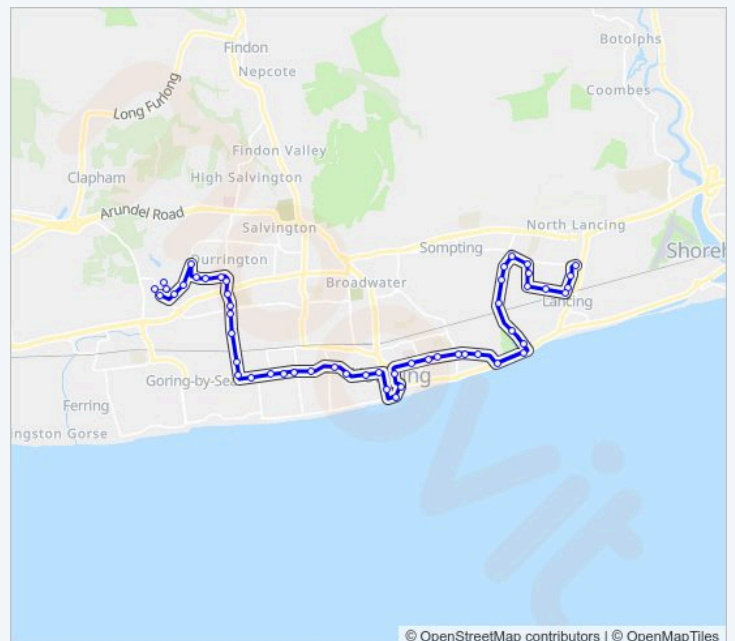

Direction: Durrington

52 stops

[VIEW LINE SCHEDULE](#)

- Crabtree Parade, Lancing
- Police Station, Lancing
- North Road Post Office, Lancing
- Lancing Station, Lancing
- Wembley Avenue, Lancing
- Leconfield Road, Lancing
- Gordon Road, Lancing
- Boundstone Lane, Sompting
- Berriedale Drive, Sompting
- Northgate Close, Sompting
- Grasmere Avenue, Lancing
- Carnforth Road, Lancing
- Brooklands, Lancing
- Winston Road, Lancing
- Western Road, South Lancing
- Onslow Court, East Worthing
- Brookdean Road, East Worthing
- Ford Garage, East Worthing
- Coronation Buildings, East Worthing
- Gannon Road, Worthing
- Selden Road, Worthing

Direction: Durrington

Stops: 52

Trip Duration: 58 min

Line Summary:

Hospital, Worthing

High Street, Worthing

Steyne Gardens, Worthing

Marine Parade, Worthing

South Street, Worthing

Library, Worthing

Westbrooke, Worthing

Amelia Park, Worthing

Shakespeare Road, Worthing

Belsize Road, West Worthing

Grand Avenue, West Worthing

West Avenue, West Worthing

Wallace Avenue, West Worthing

Rose Walk, Goring by Sea

Marlborough Road, Goring by Sea

Leisure Centre, Goring by Sea

Boulevard Shops, Durrington

Palatine Road, Durrington

Terringes Avenue, Durrington

Durrington High School, Durrington