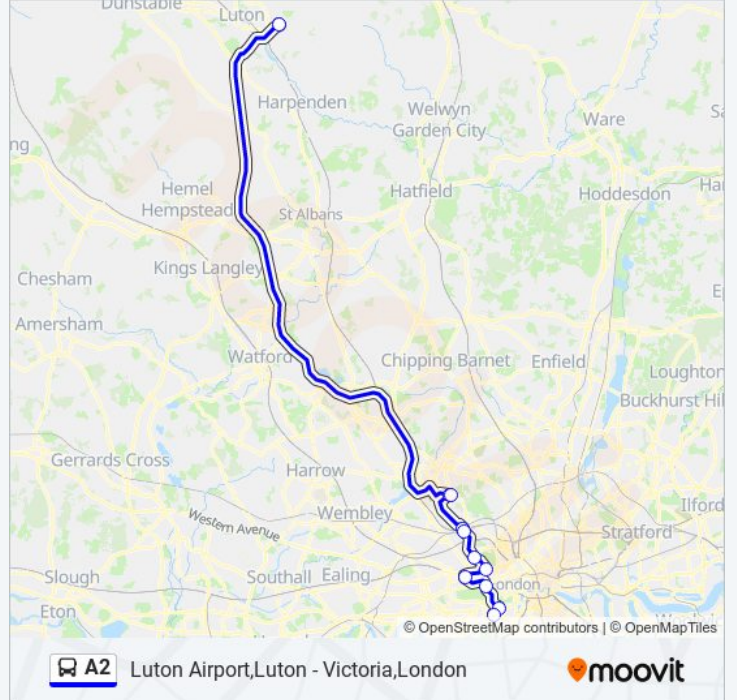

Stops: 10

Trip Duration: 85 min

Line Summary:

Direction: Paddington

7 stops

[VIEW LINE SCHEDULE](#)

- Airport Bus Station, Luton Airport
- Finchley Road (Nw11), Golders Green
- Finchley Road & Frognal Station, West Hampstead
- Finchley Road Station, Finchley Road
- Lord's Cricket Ground, Lisson Grove
- Baker Street Station, Baker Street
- Bishop's Bridge Paddington Station, Paddington

A2 bus Info

Direction: Paddington

Stops: 7

Trip Duration: 80 min

Line Summary:

Direction: Victoria

10 stops

[VIEW LINE SCHEDULE](#)

A2 bus Time Schedule

Victoria Route Timetable:

Sunday	00:01 - 23:30
Monday	00:01 - 23:30
Tuesday	00:01 - 23:30
Wednesday	00:01 - 23:30
Thursday	00:01 - 23:30
Friday	00:01 - 23:30
Saturday	00:01 - 23:30

A2 bus Info

Direction: Victoria

Stops: 10

Trip Duration: 85 min

Line Summary:

A2 bus time schedules and route maps are available in an offline PDF at moovitapp.com. Use the [Moovit App](#) to see live bus times, train schedule or subway schedule, and step-by-step directions for all public transit in London.