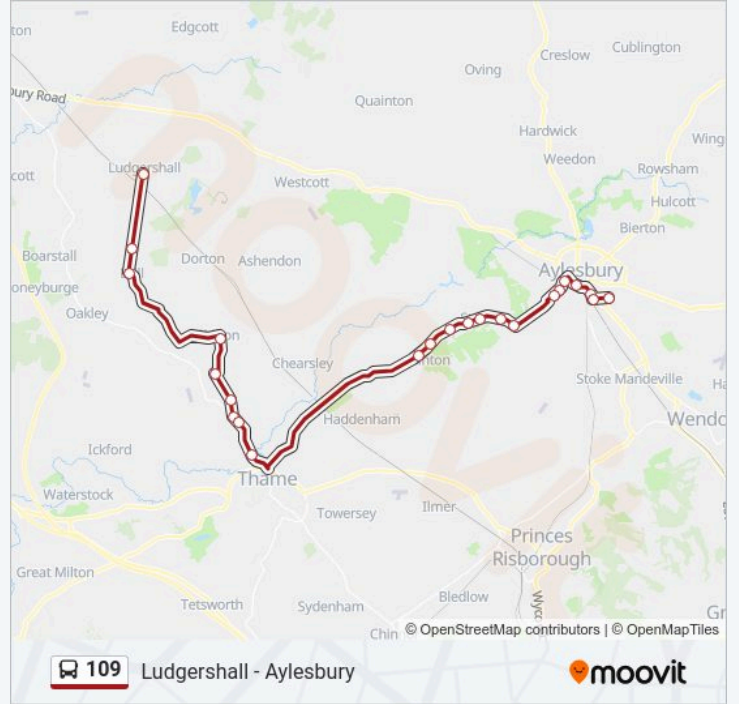

Mole & Chickens, Easington

Thame Road, Chilton

Church Street, Brill

Tramhill, Brill

Phone Box, Ludgershall

109 bus time schedules and route maps are available in an offline PDF at moovitapp.com. Use the Moovit App to see live bus times, train schedule or subway schedule, and step-by-step directions for all public transit in London.

© 2024 Moovit - All Rights Reserved