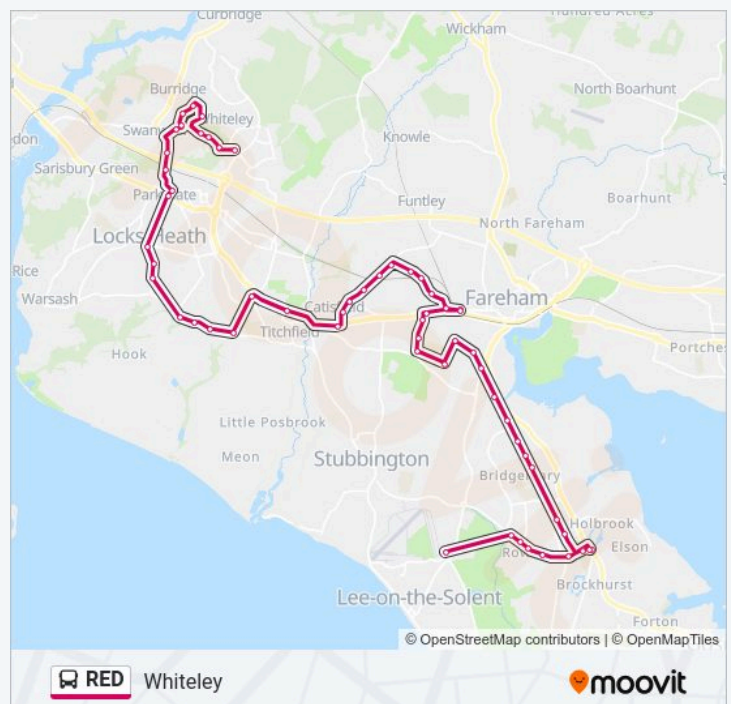

Oakdene, Rowner

Leisure Centre, Rowner

Brune Medical Centre, Fort Brockhurst

Fort Brockhurst, Brockhurst

Fort Brockhurst, Brockhurst

Brune Medical Centre, Fort Brockhurst
 Tichborne Way, Rowner
 Rowner Lane, Rowner
 Rowner Crossroads, Rowner
 Edgecombe Crescent, Rowner
 Peel Common
 Fareham Cemast, Lee-On-The-Solent

Direction: Whiteley

59 stops

[VIEW LINE SCHEDULE](#)

Fareham Cemast, Lee-On-The-Solent
 Carisbrooke Road, Bridgemary
 Edgecombe Crescent, Rowner
 Rowner Crossroads, Rowner
 Rowner Lane, Rowner
 Tichborne Way, Rowner
 Brune Medical Centre, Fort Brockhurst
 Fort Brockhurst, Brockhurst
 Fort Brockhurst, Brockhurst
 Brune Medical Centre, Fort Brockhurst
 Leisure Centre, Rowner
 Oakdene, Rowner
 Cameron Close Brt, Bridgemary
 Gregson Avenue Brt, Bridgemary
 Vian Close, Bridgemary
 Wych Lane Brt, Fleetlands
 Hoeford Brt, Woodcot
 Palmerston Drive Brt, Fareham
 Redlands Lane Brt, Fareham
 St Johns Church, Fareham
 Fairfield Avenue, Fareham
 Broadlaw Walk, Fareham

RED bus Info

Direction: Whiteley

Stops: 59

Trip Duration: 62 min

Line Summary:

Butser Walk, Fareham

Fareham College, Fareham

Fareham College, Fareham

The Village Inn, Swanwick

Rookery Avenue, Swanwick

Yew Tree Drive, Whiteley

Lipizzaner Fields, Whiteley

Andalusian Gardens, Whiteley

Timor Close, Whiteley

Buchan Avenue, Whiteley

Hispano Avenue, Whiteley