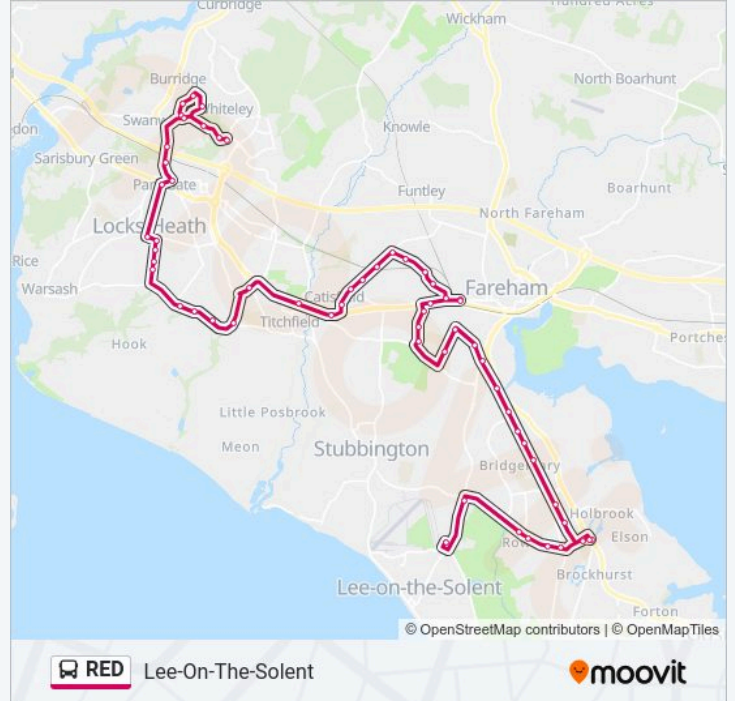

St Johns Church, Fareham

Redlands Lane Brt, Fareham

Palmerston Drive Brt, Fareham

Hoeford Brt, Woodcot

Wych Lane Brt, Fleetlands

Vian Close, Bridgemary

Gregson Avenue Brt, Bridgemary

Cameron Close Brt, Bridgemary

Oakdene, Rowner

Leisure Centre, Rowner

Brune Medical Centre, Fort Brockhurst

Fort Brockhurst, Brockhurst

Fort Brockhurst, Brockhurst

Brune Medical Centre, Fort Brockhurst
 Tichborne Way, Rowner
 Rowner Lane, Rowner
 Rowner Crossroads, Rowner
 Edgecombe Crescent, Rowner
 Peel Common
 Fareham Cemast, Lee-On-The-Solent

Direction: Whiteley

59 stops

[VIEW LINE SCHEDULE](#)

Fareham Cemast, Lee-On-The-Solent
 Carisbrooke Road, Bridgemary
 Edgecombe Crescent, Rowner
 Rowner Crossroads, Rowner
 Rowner Lane, Rowner
 Tichborne Way, Rowner
 Brune Medical Centre, Fort Brockhurst
 Fort Brockhurst, Brockhurst
 Fort Brockhurst, Brockhurst
 Brune Medical Centre, Fort Brockhurst
 Leisure Centre, Rowner
 Oakdene, Rowner
 Cameron Close Brt, Bridgemary
 Gregson Avenue Brt, Bridgemary
 Vian Close, Bridgemary
 Wych Lane Brt, Fleetlands
 Hoeford Brt, Woodcot
 Palmerston Drive Brt, Fareham
 Redlands Lane Brt, Fareham
 St Johns Church, Fareham
 Fairfield Avenue, Fareham
 Broadlaw Walk, Fareham

RED bus Info

Direction: Whiteley

Stops: 59

Trip Duration: 62 min

Line Summary:

Butser Walk, Fareham

Fareham College, Fareham

Fareham College, Fareham