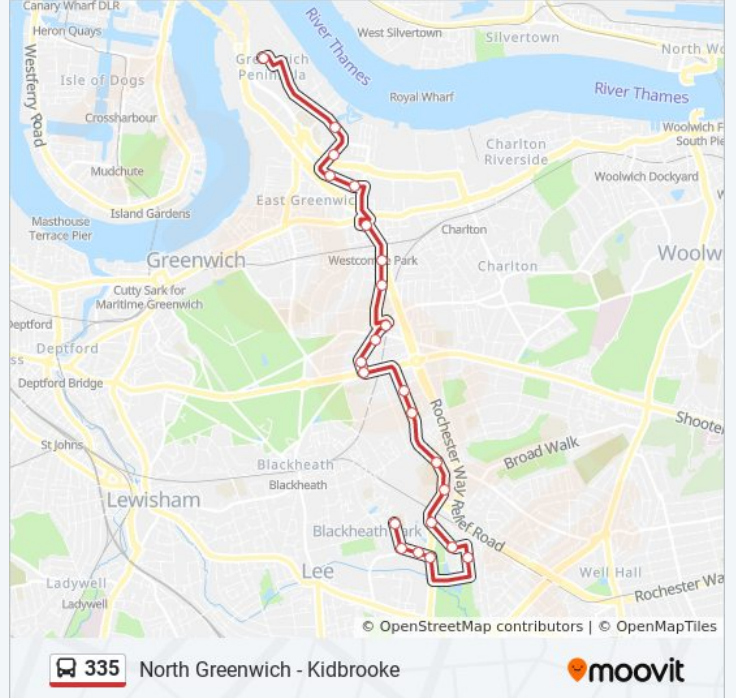

Direction: Kidbrooke

23 stops

[VIEW LINE SCHEDULE](#)

- North Greenwich Station (B)
- Millennium Village / Oval Square (MC)
- Millennium Village South (MD)
- Millennium Leisure Park West (ME)
- Millennium Leisure Park East (MF)
- Combedale Road (G)
- Westcombe Park Station (B)
- Kirkside Road
- Blackheath / Royal Standard (BD)
- Stratheden Parade (BJ)
- Stratheden Road / Shooters Hill Road (W)
- Shooters Hill Road / Stratheden Road (P)
- Annesley Road (L)
- Kidbrooke Park Close (G)
- Thomas Tallis School (F)
- Kidbrooke Park Road / Aldi Store (H)
- Cranfield Walk (M)
- Ryan Close (E)
- Gerrard Way (W)
- Kidbrooke Park Road (N)
- Weigall Road / South Side (W)
- Moorehead Way / Weigall Road (N)

335 bus Info

Direction: Kidbrooke

Stops: 23

Trip Duration: 28 min

Line Summary:

Wingfield School (S)

Direction: North Greenwich

22 stops

[VIEW LINE SCHEDULE](#)

Wingfield School (S)

Weigall Road / North Side (E)

Ryan Close (E)

Gerrard Way (W)

Kidbrooke Park Road (N)

Cranfield Walk (L)

Kidbrooke Park Road / Aldi Store (D)

335 bus Info

Direction: North Greenwich

Stops: 22

Trip Duration: 27 min

Line Summary:

Millennium Leisure Park West (MJ)

Millennium Village South (MK)

Millennium Village / Oval Square (ML)