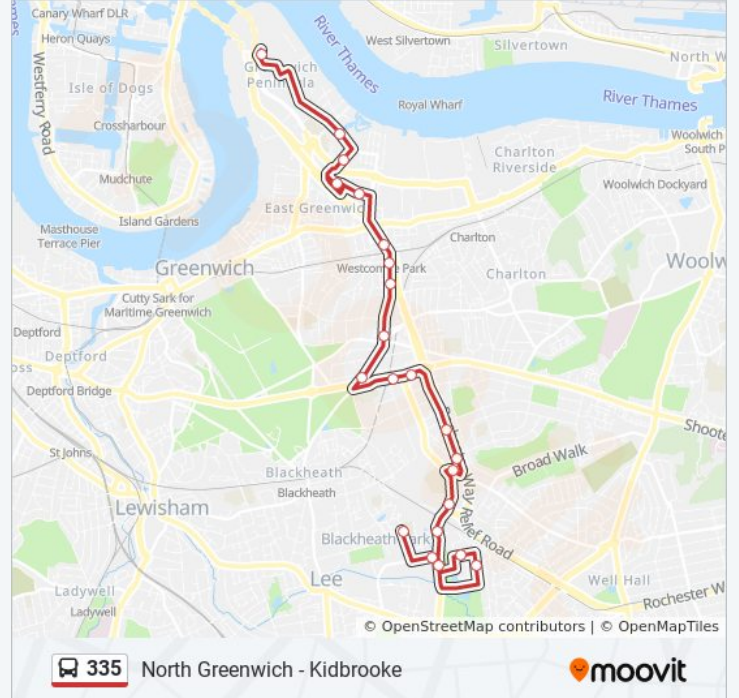

Millennium Leisure Park West (MJ)

Millennium Village South (MK)

Millennium Village / Oval Square (ML)

North Greenwich Station (E)

335 bus time schedules and route maps are available in an offline PDF at moovitapp.com. Use the [Moovit App](#) to see live bus times, train schedule or subway schedule, and step-by-step directions for all public transit in London.

[About Moovit](#) · [MaaS Solutions](#) · [Supported Countries](#) · [Mooviter Community](#)

© 2024 Moovit - All Rights Reserved

Check Live Arrival Times