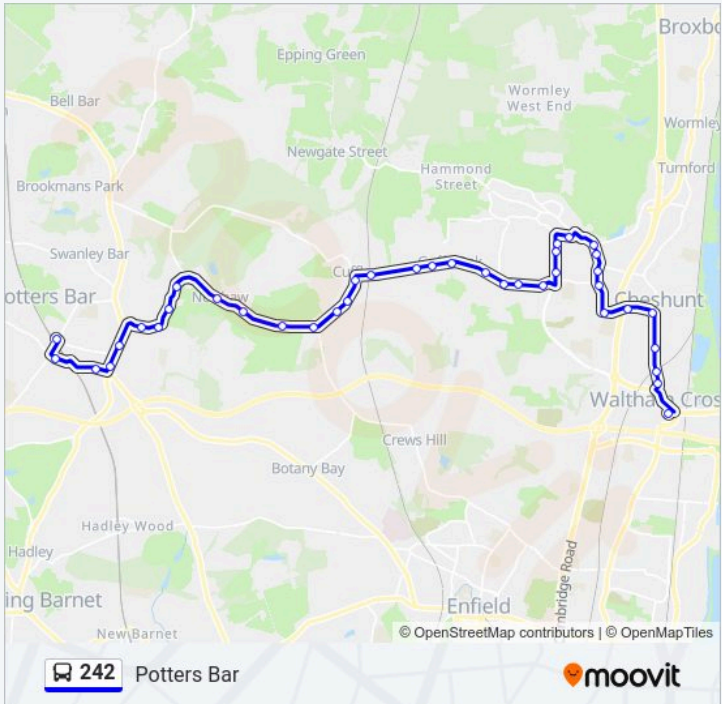

# Potters Bar

Get The App

The 242 line (Potters Bar) has 3 routes. For regular weekdays, their operation hours are:  
 (1) Potters Bar: 18:58(2) Waltham Cross: 08:20 - 17:58(3) Welham Green: 09:08 - 16:58  
 Use the Moovit App to find the closest 242 station near you and find out when is the next 242 arriving.

**Direction: Potters Bar**  
 39 stops  
[VIEW LINE SCHEDULE](#)

- Bus Station, Waltham Cross
- The Vine Ph, Waltham Cross
- Theobalds Grove Railway Station, Theobalds Grove
- The Roman Urn Ph, Theobalds Grove
- Old Pond, Cheshunt
- Elgin Road, Cheshunt
- Bishops' College, Cheshunt
- Dewhurst Road, Cheshunt
- The Freemasons Ph, Flamstead End
- Furzefield, Flamstead End
- Brookfield Lane, Flamstead End
- Jacksons Drive, Flamstead End
- Fourfields Care Home, Rosedale
- Granby Park Road, Rosedale
- Hornbeam Way, Cheshunt
- Claremont, Cheshunt
- Colesgrove Farm, Cheshunt
- Burton Lane, Goffs Oak
- Poyndon Farm, Goffs Oak
- War Memorial, Goffs Oak
- Robinson Avenue, Goffs Oak

**242 Info**  
**Direction:** Potters Bar  
**Stops:** 39  
**Trip Duration:** 34 min  
**Line Summary:**

Athenia Close, Goffs Oak

Cuffley Railway Station, Cuffley

Station Road, Cuffley

Theobald's Road, Cuffley

### 242 Info

**Direction:** Welham Green

**Stops:** 58

**Trip Duration:** 53 min

**Line Summary:**

Aldermere Avenue, Cheshunt

Brookfield Centre, Cheshunt

Aldermere Avenue, Cheshunt