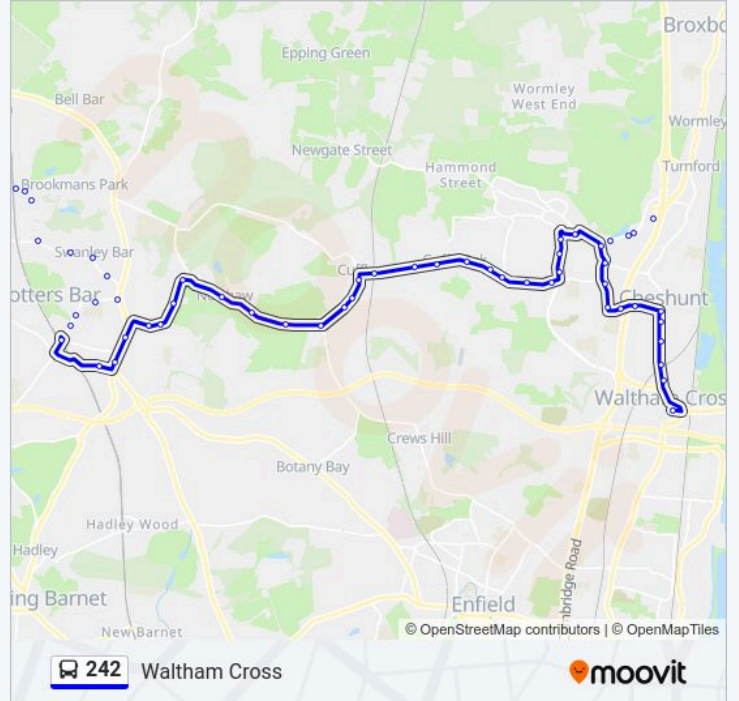

### Direction: Waltham Cross

58 stops

[VIEW LINE SCHEDULE](#)

Welham Green Railway Station, Welham Green

Dixons Hill Road, Welham Green

Bulls Lane, Welham Green

Potterells, Brookmans Park

Brookmans Park Railway Station, Brookmans Park

### 242 Info

**Direction:** Waltham Cross

**Stops:** 58

**Trip Duration:** 58 min

**Line Summary:**

Osborne Road, Little Heath  
Hatfield Road, Little Heath  
Mount Grace School, Little Heath  
The Avenue, Potters Bar  
Byng Drive, Potters Bar  
Potters Bar Railway Station, Potters Bar  
Tesco  
Cask & Stillage Ph, Potters Bar  
Bus Garage, Potters Bar  
Thaynesfield, Potters Bar  
Torrington Drive, Potters Bar  
The Grange, Northaw  
Northaw House, Northaw  
Two Brewers Ph, Northaw  
Park Road, Northaw  
Northaw Road West, Northaw  
Cattlegate Road, Cuffley  
Sports Ground, Cuffley  
Theobald's Road, Cuffley  
Station Road, Cuffley  
Cuffley Railway Station, Cuffley  
Athenia Close, Goffs Oak  
Robinson Avenue, Goffs Oak  
War Memorial, Goffs Oak  
Poyndon Farm, Goffs Oak  
Burton Lane, Goffs Oak  
Colesgrove Farm, Cheshunt  
Claremont, Cheshunt  
Hornbeam Way, Cheshunt  
Granby Park Road, Rosedale  
Fourfields Care Home, Rosedale  
Jacksons Drive, Flamstead End

### 242 Info

**Direction:** Welham Green

**Stops:** 58

**Trip Duration:** 53 min

**Line Summary:**

Aldermere Avenue, Cheshunt

Brookfield Centre, Cheshunt

Aldermere Avenue, Cheshunt

Church Road, Little Heath

Osborne Road, Little Heath

Swanley Crescent, Swanley Bar

Boltons Park, Swanley Bar

Hawkshead Lane, Brookmans Park

Bluebridge Avenue, Brookmans Park

Bradmore Green, Brookmans Park

Brookmans Park Railway Station, Brookmans Park