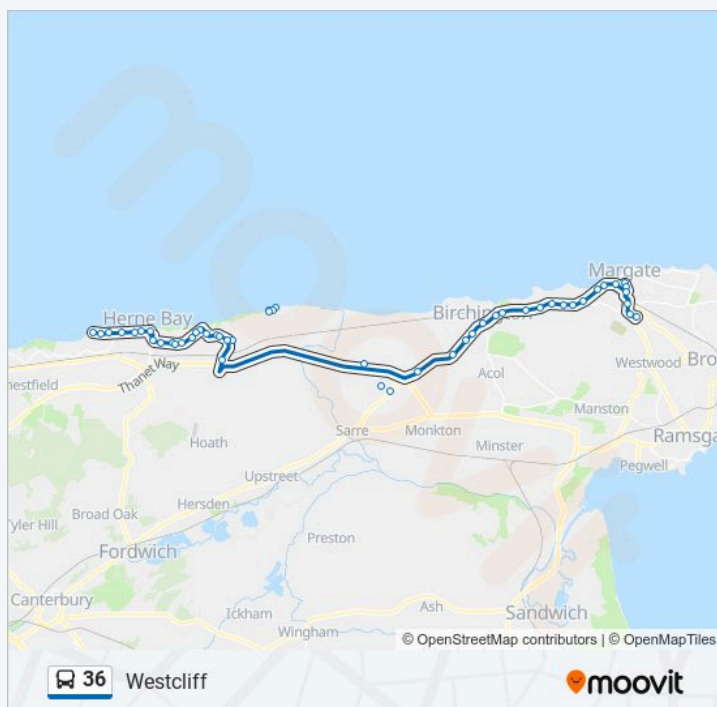

- Grand Drive, Westcliff
- West Cliff Drive, Westcliff
- Fitzgerald Avenue, Westcliff
- Sea Street, Herne Bay
- Bullers Avenue, Herne Bay
- Railway Station, Herne Bay
- Spenser Road West, Herne Bay
- Station Road Corner, Herne Bay
- Richmond Street, Herne Bay
- Fire Station, Herne Bay
- Canterbury Road Corner, Herne Bay
- Queen's Roundabout, Herne Bay
- Downs Park South, Herne Bay
- Queen Victoria Hospital, Herne Bay
- Landon Road, Herne Bay
- Hilary Close, Beltinge
- Osborne Gardens, Beltinge
- Terminus Drive, Beltinge

Downs Park South, Herne Bay

Queen Victoria Hospital, Herne Bay

Landon Road, Herne Bay

Hilary Close, Beltinge

Osborne Gardens, Beltinge

Terminus Drive, Beltinge

Coventry Gardens, Beltinge

Gainsborough Drive, Beltinge

Netherhale Farm, Birchington-On-Sea

**36 bus Time Schedule**

Westcliff Route Timetable:

Sunday	Not Operational
Monday	08:58 - 19:18
Tuesday	08:58 - 19:18
Wednesday	08:58 - 19:18
Thursday	08:58 - 19:18
Friday	08:58 - 19:18
Saturday	08:58 - 19:18

**36 bus Info**

**Direction:** Westcliff

**Stops:** 47

**Trip Duration:** 54 min

**Line Summary:**

May Street Cross, Hillborough

Reculver School, Hillborough

Blue Dolphin Park, Reculver