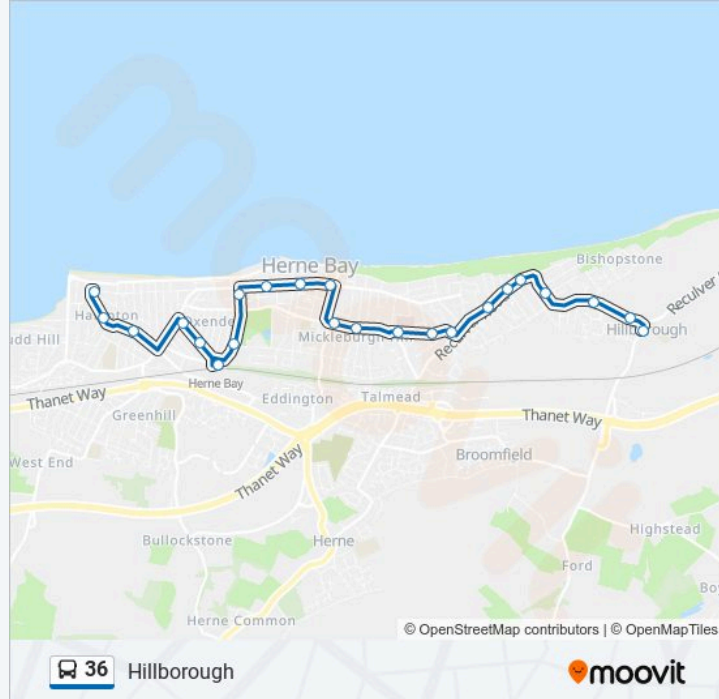

## Direction: Herne Bay

14 stops

[VIEW LINE SCHEDULE](#)

Grand Drive, Westcliff  
West Cliff Drive, Westcliff  
Fitzgerald Avenue, Westcliff  
Sea Street, Herne Bay  
Bullers Avenue, Herne Bay  
Railway Station, Herne Bay  
Spenser Road West, Herne Bay  
Station Road Corner, Herne Bay  
Richmond Street, Herne Bay  
Fire Station, Herne Bay  
Canterbury Road Corner, Herne Bay  
Queen's Roundabout, Herne Bay  
Downs Park South, Herne Bay  
Queen Victoria Hospital, Herne Bay

- Grand Drive, Westcliff
- West Cliff Drive, Westcliff
- Fitzgerald Avenue, Westcliff
- Sea Street, Herne Bay
- Bullers Avenue, Herne Bay
- Railway Station, Herne Bay
- Spenser Road West, Herne Bay
- Station Road Corner, Herne Bay
- Richmond Street, Herne Bay
- Fire Station, Herne Bay
- Canterbury Road Corner, Herne Bay
- Queen's Roundabout, Herne Bay
- Downs Park South, Herne Bay
- Queen Victoria Hospital, Herne Bay
- Landon Road, Herne Bay
- Hilary Close, Beltinge
- Osborne Gardens, Beltinge
- Terminus Drive, Beltinge

**Stops:** 23

**Trip Duration:** 26 min

**Line Summary:**

Coventry Gardens, Beltinge

Gainsborough Drive, Beltinge

Bishopstone Lane, Beltinge

Barnes Way, Hillborough

Reculver School, Hillborough

### Direction: Margate

57 stops

[VIEW LINE SCHEDULE](#)

Graystone Road, Tankerton

Pier Avenue, Tankerton

Priest And Sow, Tankerton

Kemp Road, Swalecliffe

The Wheatsheaf, Swalecliffe