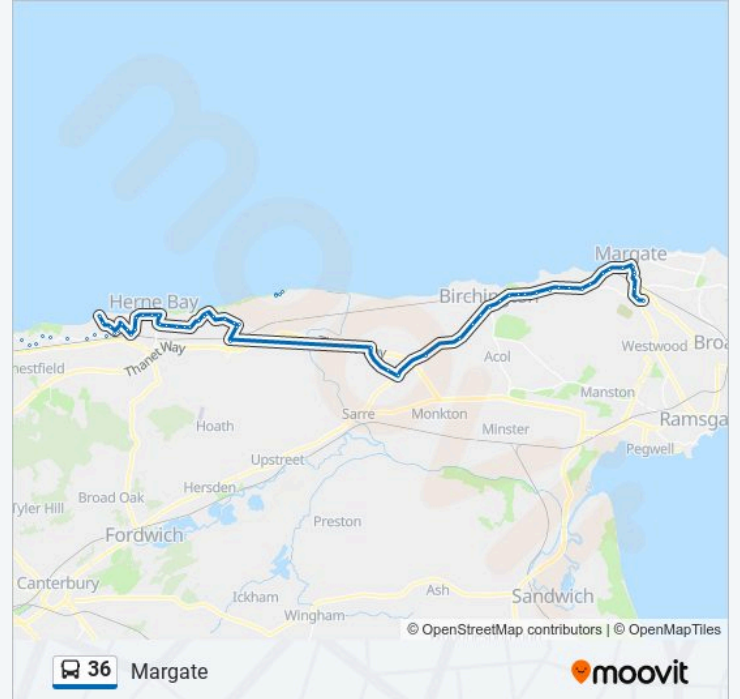

Park Avenue, Birchington-On-Sea

The Square, Birchington-On-Sea

Epple Road, Birchington-On-Sea

St James's Terrace, Birchington-On-Sea

King Ethelbert School, Birchington-On-Sea

Hengist Road, Birchington-On-Sea

Domneva Road, Westgate-On-Sea

Library, Westgate-On-Sea

Walmer Castle, Westgate-On-Sea

St James' Park Road, Garlinge

The Hussar, Garlinge

Waverley Road, Garlinge

Royal Sea Bathing, Westbrook

Nayland Rock, Westbrook

Marine Terrace, Margate

Cecil Street Council Offices, Margate

Mill Lane, Margate

St John's Church, Margate

Alexandra Road, Margate

Lesters, Margate

Qeqm Hospital Main Entrance, Margate

**Direction: Westcliff**

47 stops

[VIEW LINE SCHEDULE](#)

Qeqm Hospital Main Entrance, Margate

Lesters, Margate

Alexandra Road, Margate

Mill Lane, Margate

Cecil Street Council Offices, Margate

St John's Church, Margate