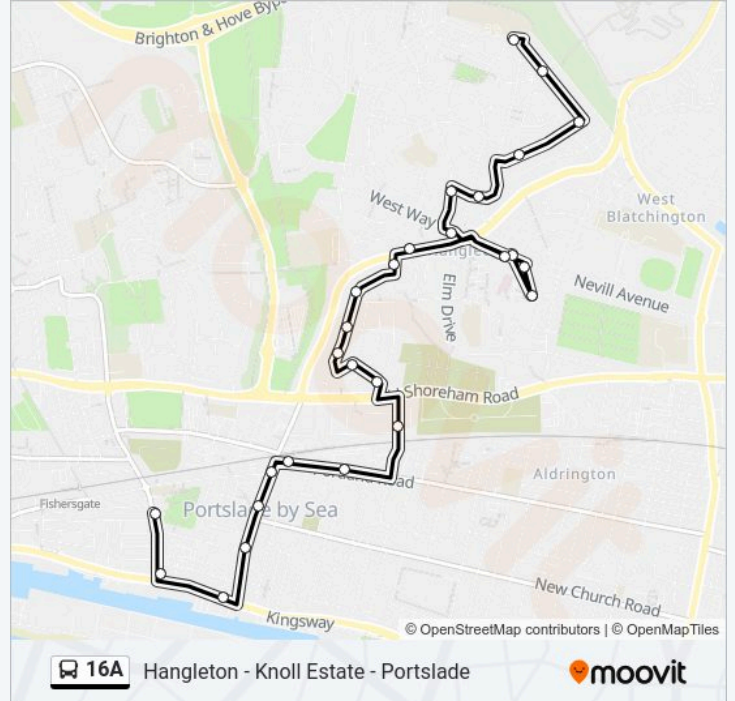

Direction: Hangleton

27 stops

[VIEW LINE SCHEDULE](#)

Portslade Health Centre, Portslade-By-Sea

Wellington Road, Portslade

Station Road, Portslade-By-Sea

St Andrew's Road, Hove

Boundary Road, Hove

Trip Duration: 28 min

Line Summary:

Ashlings Way, Hangleton

Sunninghill Avenue, Hangleton

Bramber Avenue, Hangleton

Clayton Way, Hangleton

Burwash Road East End, Hangleton

West Blatchington School, Hangleton

Direction: Portslade-By-Sea

31 stops

[VIEW LINE SCHEDULE](#)

West Blatchington School, Hangleton

Hardwick Way, Hangleton

Chichester Close, Hangleton

Barnet Way, Hangleton

Hangleton Valley Drive, Hangleton

Honey Croft, Hangleton

Northfield Rise, Hangleton

Warrenne Road, Hangleton

Bottom Of Downview, Hangleton

Bottom Of Hangleton Valley Drive, Hangleton

Dean Gardens, Portslade

New Barn Close, Portslade Village