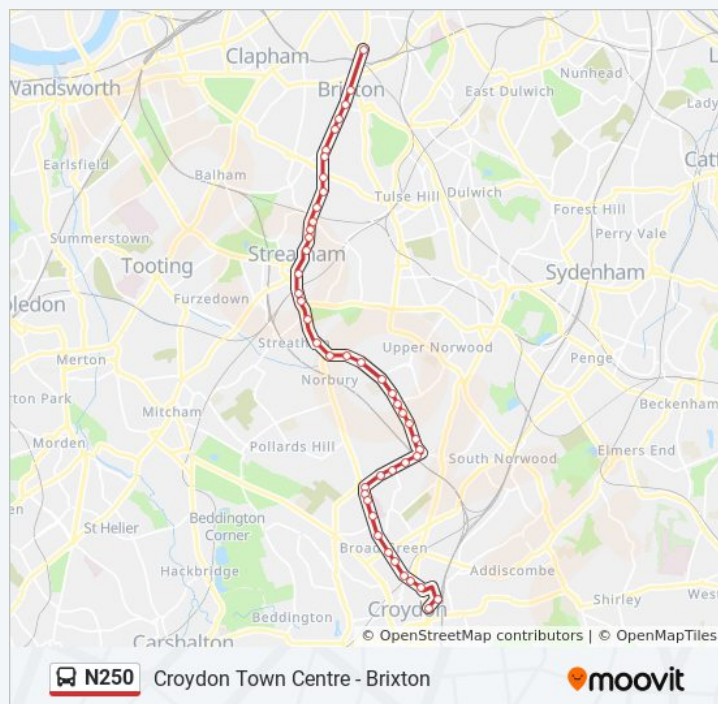

Thornton Heath Station (C)

Brook Road (A)

Bensham Lane (X)

Whitehorse Manor Brigstock Site (N)

Brigstock Road / London Road (M)

Thornton Heath Pond (G)

Dunheved Road North (E)

Croydon University Hospital (C)

Broad Green Avenue (LA)

N250 bus Info

Direction: Croydon Town Centre

Stops: 46

Trip Duration: 42 min

Line Summary:

Sumner Road (LB)

Montague Road (LC)

West Croydon Station (WB)

Poplar Walk (WD)

Whitgift Centre (WJ)

Dingwall Road / East Croydon Station (E8)

Fairfield Halls (Z1)

N250 bus time schedules and route maps are available in an offline PDF at moovitapp.com. Use the [Moovit App](#) to see live bus times, train schedule or subway schedule, and step-by-step directions for all public transit in London.