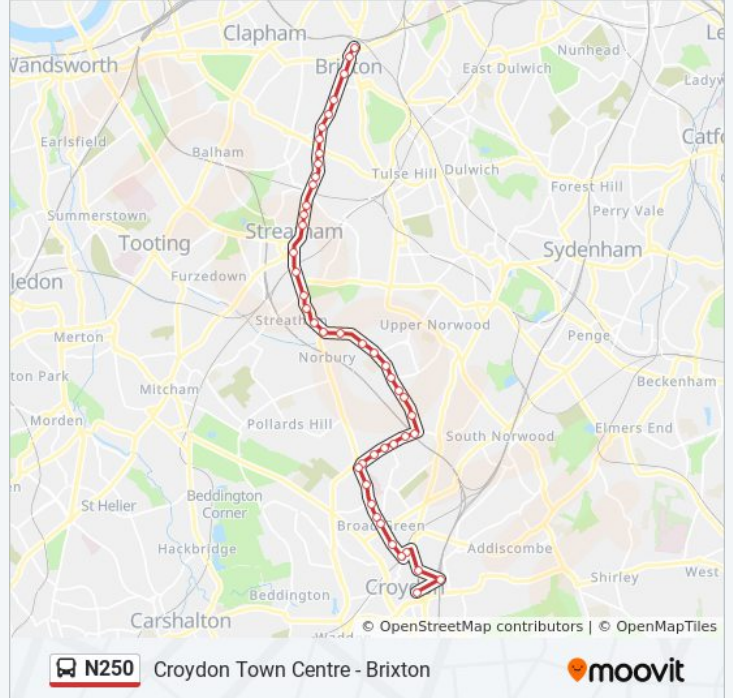

Direction: Brixton

45 stops

[VIEW LINE SCHEDULE](#)

Fairfield Halls (KD)
East Croydon Station (E6)
Whitgift Centre (WL)
West Croydon Bus Station (B4)
West Croydon Station (WS)
Montague Road (LD)
Sumner Road (LE)
Broad Green Avenue (LF)
Canterbury Road (B)
Croydon University Hospital (D)
Thornton Heath Pond (H)
Brigstock Road / London Road (P)
Whitehorse Manor-Brigstock Site (R)
Nutfield Road (Q)
Thornton Heath Library (Z)
Brook Road (B)
Thornton Heath Station (D)
Parchmore Methodist Church (N)
Sandfield Road (N)
Park Lawn (N)
County Road (N)
Green Lane Post Office (N)

N250 bus Info

Direction: Brixton

Stops: 45

Trip Duration: 40 min

Line Summary:

- Kensington Avenue
- Norbury Hill (N)
- Courtland Avenue (T)
- Hermitage Lane (M)
- Arragon Gardens (CK)
- Kempshott Road (CL)
- Streatham Common / Greyhound Lane (CM)
- Streatham Station (SJ)
- St Leonard's Church (SK)
- Becmead Avenue (OA)
- Kingscourt Road (M)
- Mount Ephraim Road (K)
- Streatham Hill Stn / Streatham Hill (A)
- Barrhill Road (S)
- Telford Avenue (T)
- Christchurch Road (BS)
- Holmewood Road (BT)
- New Park Road (BU)
- Jebb Avenue / Brixton Prison (BV)
- Blenheim Gardens (BW)
- Rush Common (BY)
- Lambeth Town Hall (W)
- Brixton Station (T)

Direction: Croydon Town Centre

46 stops

[VIEW LINE SCHEDULE](#)

- Brixton Road / Brixton Police Station (G)
- Brixton Station (P)
- Rush Common (BA)
- Brixton Water Lane (BB)
- Blenheim Gardens (BC)
- Jebb Avenue / Brixton Prison (BD)

Broad Green Avenue (LA)

N250 bus Info

Direction: Croydon Town Centre

Stops: 46

Trip Duration: 42 min

Line Summary:

Sumner Road (LB)

Montague Road (LC)