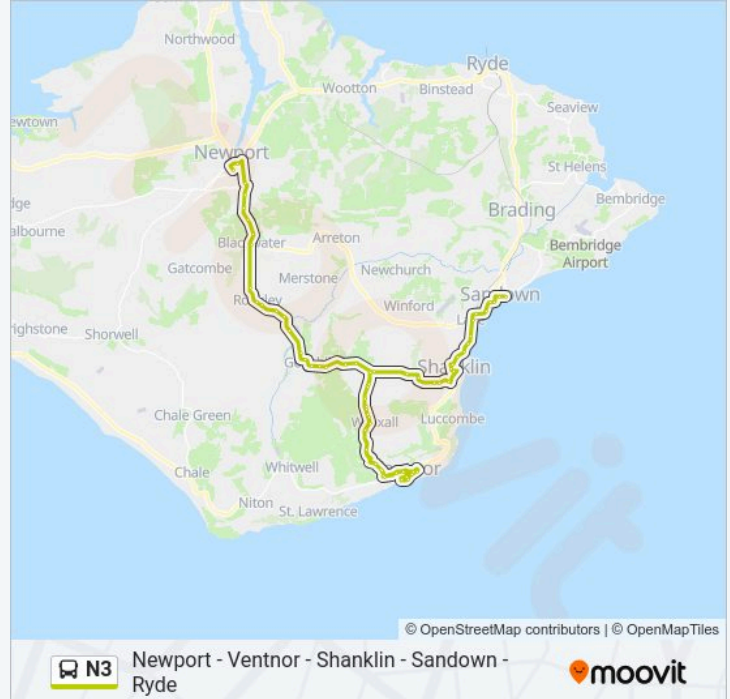

Chapel, Sandford

Whiteley Bank Crossroads, Whiteley Bank

Donkey Sanctuary, Wroxall

Cooks Castle Farm, Wroxall

Appuldurcombe, Wroxall

Village Church, Wroxall

Manor Road, Wroxall

Mountfield Road, Wroxall

Pitt Farm, Wroxall

Island Free School, Upper Ventnor

York Road, Upper Ventnor

St Albans Steps, Upper Ventnor

Old Station Road, Ventnor

Bowling Club, Ventnor

Spring Hill Gardens, Ventnor

Grove House Surgery, Ventnor

Boots, Ventnor

Central Car Park, Ventnor

Library, Ventnor

Trinity Church, Bonchurch

Tennis Courts, Ventnor

Bowling Club, Ventnor

Old Station Road, Ventnor

Steephill Down Road, Upper Ventnor

York Road, Upper Ventnor

Island Free School, Upper Ventnor

Pitt Farm, Wroxall

Mountfield Road, Wroxall

Village Church, Wroxall

Appuldurcombe, Wroxall

Cooks Castle Farm, Wroxall

Donkey Sanctuary, Wroxall