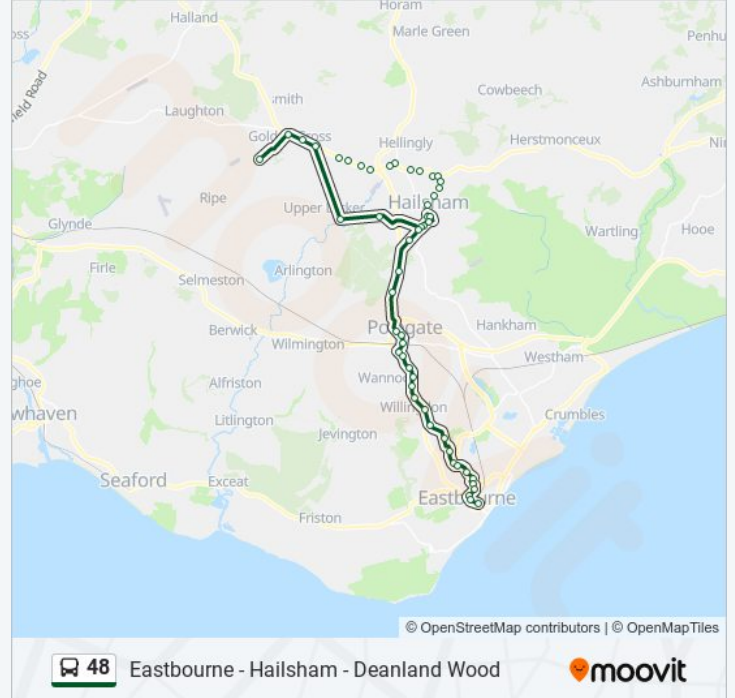

Coopers Hill, Willingdon

Church Street, Willingdon

Woodland Avenue, Willingdon

Selmeston Road, Upperton

District General Hospital Grounds, Upperton

Burton Road, Upperton

King's Avenue, Upperton

St Thomas A Becket School, Upperton

Enys Road, Upperton

The Hawthorns, Upperton

Eversfield Road, Eastbourne

Upperton Gardens, Eastbourne

Railway Station, Eastbourne Town Centre

Cornfield Road, Eastbourne Town Centre

### Direction: Lower Dicker

39 stops

[VIEW LINE SCHEDULE](#)

Gildredge Road, Eastbourne Town Centre

Railway Station, Eastbourne Town Centre

Upperton Gardens, Eastbourne

Eversfield Road, Eastbourne