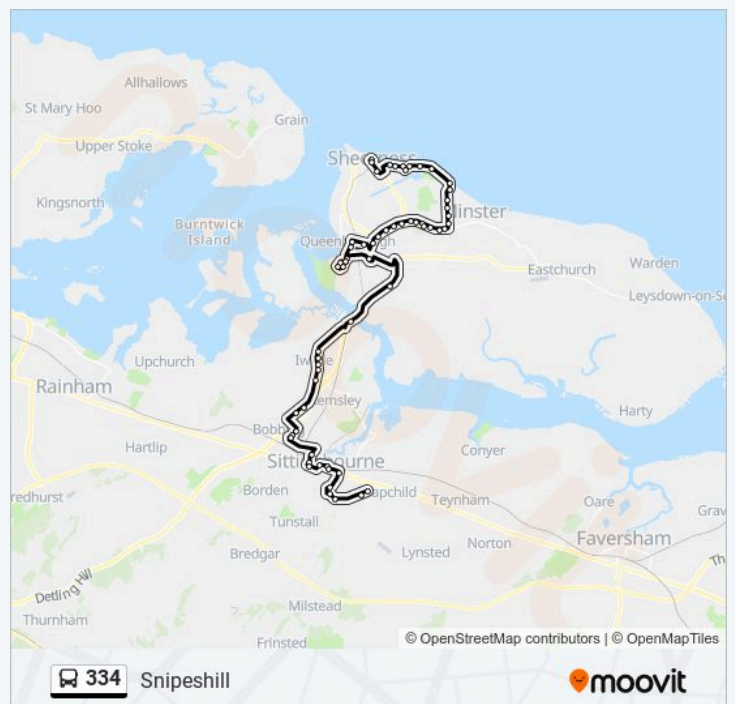

The Broadway Shops, Minster

Harps Inn, Minster

Barton Hill Drive, Minster

Scrapsgate Road, Minster

Leigh Academy Minster Grounds, Minster

Leigh Academy Minster, Minster

Banner Way, Halfway

The Heritage, Halfway

334 bus Time Schedule

Snipeshill Route Timetable:

Sunday	Not Operational
Monday	15:00
Tuesday	15:00
Wednesday	15:00
Thursday	15:00
Friday	15:00
Saturday	Not Operational

334 bus Info

Direction: Snipeshill

Stops: 62

Trip Duration: 80 min

Line Summary:

Sheerness East Working Mens Club, Halfway

Holmside Avenue, Halfway

Holm Place, Halfway

The Rise, Halfway

Queenborough Corner, Queenborough

Stanley Avenue, Queenborough