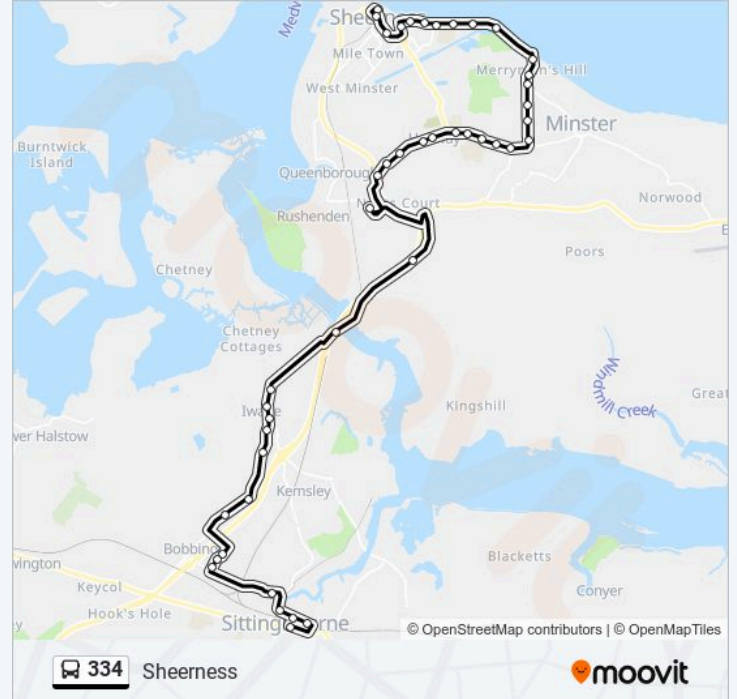

Health Centre, Iwade

Helen Thompson Close, Iwade

School Lane, Iwade

Sanderling Way, Iwade

Railway Station, Swale

Stray Marsh Farm, Queenborough

Morrisons, Queenborough

Cullet Drive, Rushenden

First Avenue, Rushenden

Swale Avenue, Rushenden

Hillside Avenue, Rushenden

Ferry View, Rushenden

First Avenue, Rushenden

Klondyke Industrial Estate, Queenborough

Railway Station, Queenborough

Stanley Avenue, Queenborough

Queenborough Corner, Queenborough

The Rise, Halfway

Holm Place, Halfway

Holmside Avenue, Halfway

Sheerness East Working Mens Club, Halfway

The Heritage, Halfway

Banner Way, Halfway

Leigh Academy Minster, Minster

Leigh Academy Minster Grounds, Minster

Scrapsgate Road, Minster

Barton Hill Drive, Minster

The Broadway Shops, Minster

Breakneck Hill, Minster

Woodland Drive, Minster

Wards Hill Road Bottom, Minster

The Abbey Hotel, Minster