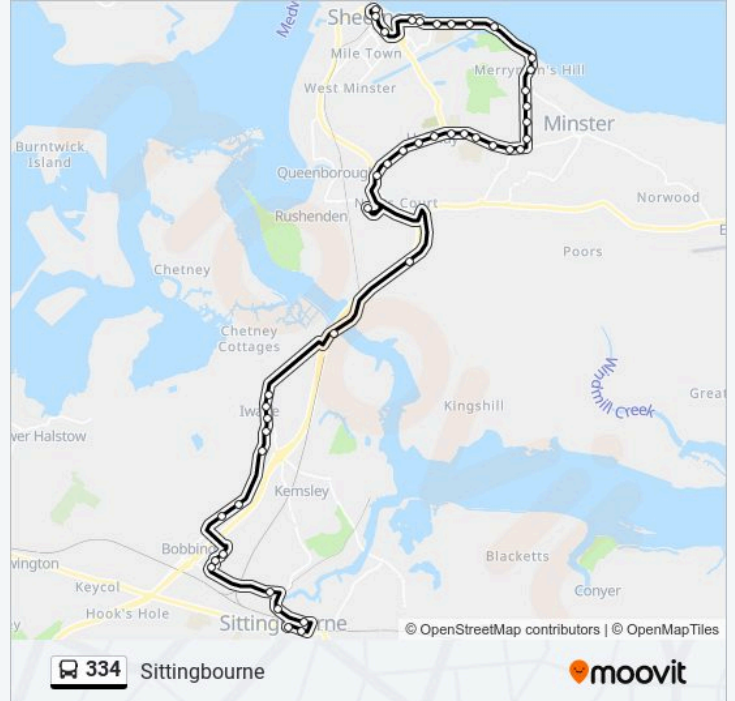

334 bus Info

Direction: Sittingbourne

Stops: 55

Trip Duration: 55 min

Line Summary:

Scrapsgate Road, Minster
Leigh Academy Minster Grounds, Minster
Leigh Academy Minster, Minster
Banner Way, Halfway
The Heritage, Halfway
Sheerness East Working Mens Club, Halfway
Holmside Avenue, Halfway
Holm Place, Halfway
The Rise, Halfway
Queenborough Corner, Queenborough
Stanley Avenue, Queenborough
Railway Station, Queenborough
Klondyke Industrial Estate, Queenborough
Cullet Drive, Rushenden
First Avenue, Rushenden
Swale Avenue, Rushenden
Hillside Avenue, Rushenden
Ferry View, Rushenden
First Avenue, Rushenden
Morrisons, Queenborough
Stray Marsh Farm, Queenborough
Railway Station, Swale
Sanderling Way, Iwade
School Lane, Iwade
Helen Thompson Close, Iwade
Health Centre, Iwade
Featherbed Farm Yard, Iwade
Dancing Dog Saloon, Howt Green
Garden Of England Crematorium, Bobbing
Sapphire Close, Sonora Fields
Jacinth Drive, Sonora Fields
The Meads, Sonora Fields

Springfield Road, Chalkwell

Hawthorn Road, Chalkwell

The King's Head, Chalkwell

Cockleshell Walk, Sittingbourne

Railway Station, Sittingbourne

Bus Hub, Sittingbourne

Direction: Snipeshill

62 stops