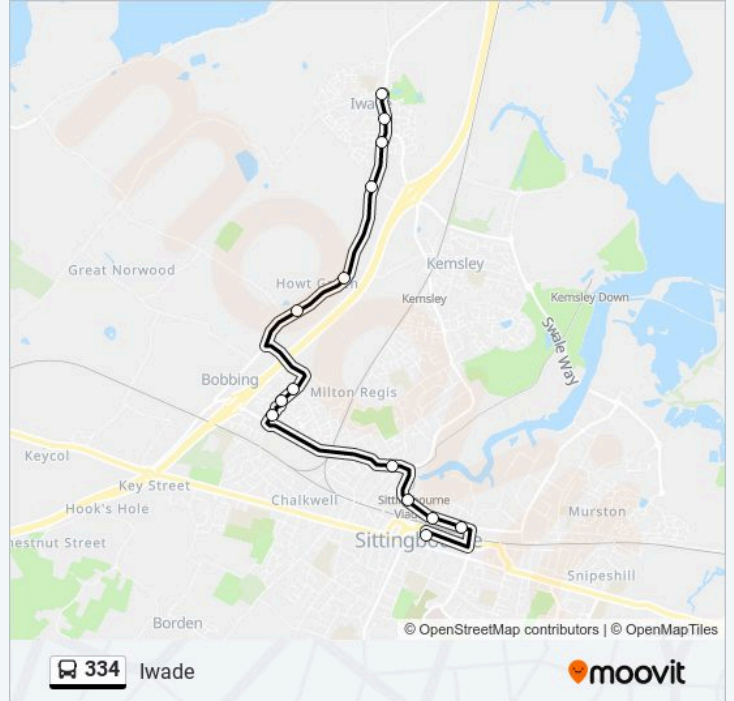

Use the Moovit App to find the closest 334 bus station near you and find out when is the next 334 bus arriving.

Direction: Iwade

14 stops

[VIEW LINE SCHEDULE](#)

Bus Hub, Sittingbourne
Ford Garage, Sittingbourne
Eurolink Way, Sittingbourne
Morrisons, Sittingbourne
St Paul's Street, Chalkwell
The Meads, Sonora Fields
Jacinth Drive, Sonora Fields
Sapphire Close, Sonora Fields
Garden Of England Crematorium, Bobbing
Dancing Dog Saloon, Howt Green
Featherbed Farm Yard, Iwade
Health Centre, Iwade
Helen Thompson Close, Iwade
School Lane, Iwade

334 bus Time Schedule

Iwade Route Timetable:

Sunday	Not Operational
Monday	14:30
Tuesday	14:30
Wednesday	14:30
Thursday	14:30
Friday	14:30
Saturday	Not Operational

334 bus Info

Direction: Iwade

Stops: 14

Trip Duration: 17 min

Line Summary:

Direction: Sheerness

62 stops

[VIEW LINE SCHEDULE](#)

The Sittingbourne School Grounds, Snipeshill

Swanstreet Avenue, Snipeshill

Rectory Road, Snipeshill

Eden Village, Sittingbourne

334 bus Info

Direction: Sheerness

Stops: 62

Trip Duration: 51 min

Line Summary:

Health Centre, Iwade

Helen Thompson Close, Iwade

School Lane, Iwade