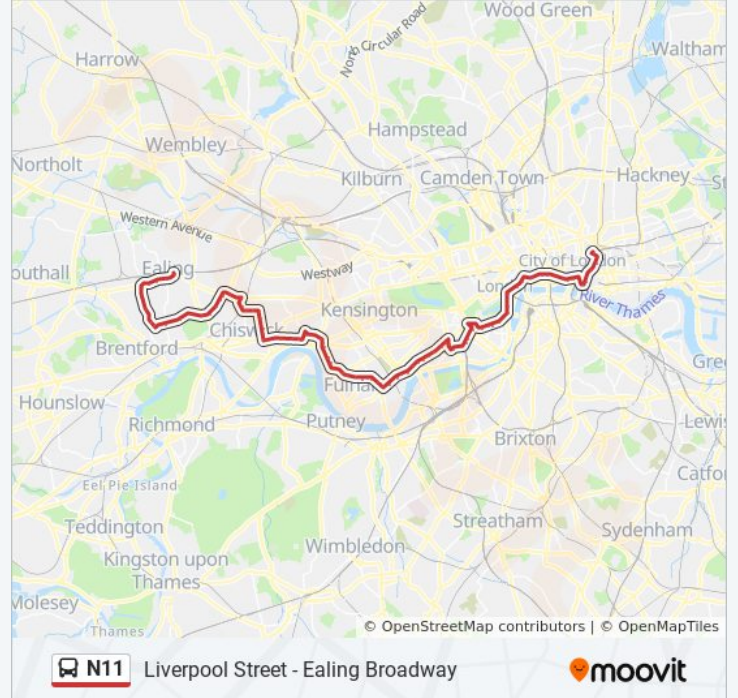

Goldhawk Road / Young's Corner (M)

Westcroft Square (W)

Ravenscourt Park (F)

Ravenscourt Park Station (E)

Dalling Road (C)

Lamington Street (E)

Iffley Road

Hammersmith Stn / H&C And Circle Lines (W)

Hammersmith Bus Station (C)

Hammersmith Broadway (M)

Charing Cross Hospital (HA)

Greyhound Road (HB)

Bothwell Street (HC)

Munster Road / Fulham Cross (HH)

Hannell Road (HJ)

Sherbrooke Road (E)

Shorrolds Road (J)

North End Road (B)

Fulham Broadway (E)

Fulham Town Hall (R)

Tyrawley Road (GE)

Rumbold Road (GC)

Worlds End Health Centre (GD)

Edith Grove / Worlds End

Hobury Street / Worlds End (QH)

Beaufort Street (QT)

Old Church Street (KE)

Carlyle Square (KF)

Chelsea Old Town Hall (KL)

Markham Street (KN)

Duke Of York Square (KP)

Cadogan Gardens / Sloane Square (E)