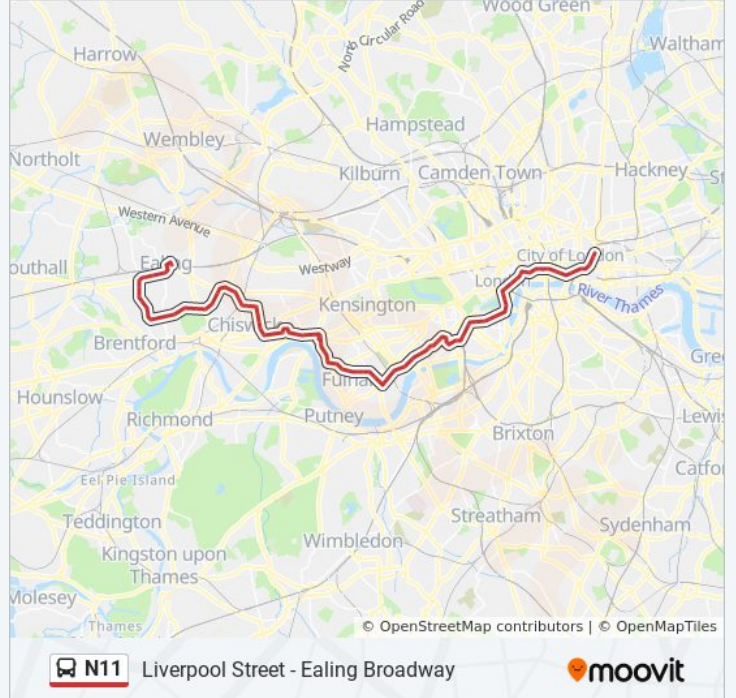

Use the Moovit App to find the closest N11 bus station near you and find out when is the next N11 bus arriving.

Direction: Ealing Broadway

65 stops

[VIEW LINE SCHEDULE](#)

- Whitehall / Trafalgar Square (N)
- Parliament Square
- Gt Smith St Westminster Abbey (V)
- New Scotland Yard (Sd)
- Westminster City Hall (SB)
- Westminster Cathedral / Victoria Stn (M)
- Victoria Station (R)
- Victoria Coach Station (V)
- Pimlico Road / Ebury Bridge Road (Q)
- Royal Hospital Road (L)
- Sloane Square Station (K)
- Duke Of York Square (G)
- Walpole Street (KA)
- Markham Street (KB)
- Chelsea Old Town Hall (KC)
- Carlyle Square (KD)
- Beaufort Street (QN)
- Edith Grove / Worlds End (QR)
- Worlds End Health Centre (GH)
- Rumbold Road (GJ)
- Tyrawley Road (GK)

N11 bus Info

Direction: Ealing Broadway

Stops: 65

Trip Duration: 63 min

Line Summary:

Fulham Town Hall (T)
Fulham Broadway (F)
North End Road (C)
Shorrolds Road (D)
Sherbrooke Road (W)
Munster Road (HK)
Fulham Cross (HE)
Greyhound Road (HS)
Charing Cross Hospital (HT)
Hammersmith Broadway (N)
Hammersmith Bus Station (B)
Livat Hammersmith Shopping Centre (U)
Hammersmith Town Hall (WA)
Ravenscourt Park Station (D)
Ravenscourt Park (G)
Goldhawk Road (H)
Stamford Brook Bus Garage (PP)
Chiswick Lane (RR)
Turnham Green Station (JJ)
Bedford Road (J)
Marlborough Crescent (E)
Rugby Road (F)
St Peter's Church (G)
Wilkinson Way (H)
Meon Road (W)
Acton Old Town Hall (G)
Steyne Road (C)
Mill Hill Road (P)
Acton Town Station (R)
Gunnersbury Avenue (W)
Gunnersbury Park (W)
Knights Avenue (S)
Lionel Road North (T)

South Ealing Road (U)

Julien Road (F)

Northfields Station (G)

Graham Avenue (H)

Hessel Road (N)

Sherwood Close (N)

Dean Gardens / Mattock Lane (G)

Dane Road (N)

St Leonards Road (U)

Bond Street

Ealing Broadway Station / Haven Green (A)

Direction: Whitehall, Horse Guards

73 stops

[VIEW LINE SCHEDULE](#)

Ealing Broadway Station (F)

Ealing Town Hall (R)