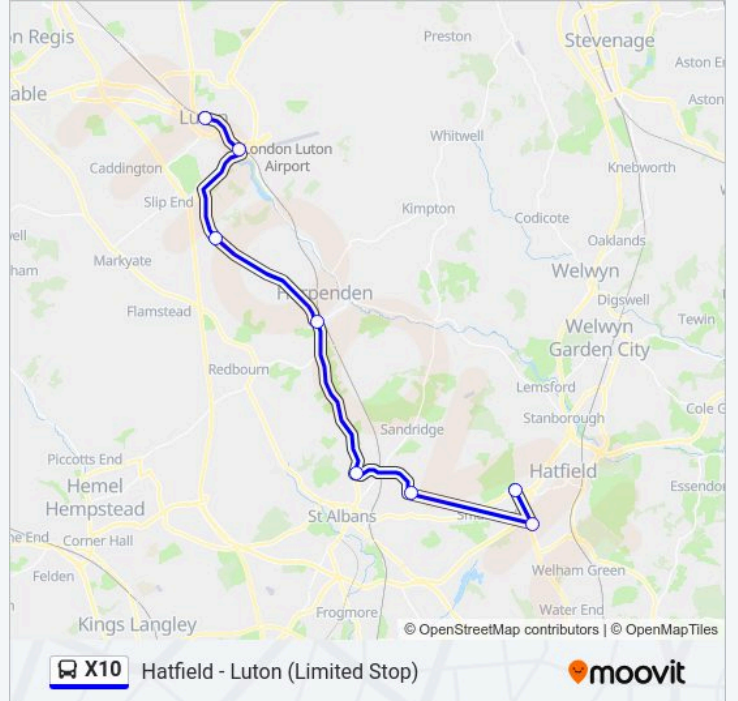

### Direction: Hatfield Business Park

8 stops

[VIEW LINE SCHEDULE](#)

Luton Station Interchange, Luton Town Centre

Venue 360, Luton Airport

Gibraltar Farm, Kinsbourne Green

The George Ph, Harpenden

The Ancient Briton, New Greens

### X10 bus Info

**Direction:** Hatfield Business Park

**Stops:** 8

**Trip Duration:** 50 min

**Line Summary:**

### Direction: Luton Town Centre

8 stops

[VIEW LINE SCHEDULE](#)

Uh De Havilland Campus, Hatfield Business Park

The Forum, Hatfield

Sandpit Lane, Fleetville

The Ancient Briton, New Greens

The George Ph, Harpenden

### X10 bus Info

**Direction:** Luton Town Centre

**Stops:** 8

**Trip Duration:** 62 min

**Line Summary:**

X10 bus time schedules and route maps are available in an offline PDF at [moovitapp.com](https://moovitapp.com). Use the Moovit App to see live bus times, train schedule or subway schedule, and step-by-step directions for all public transit in London.