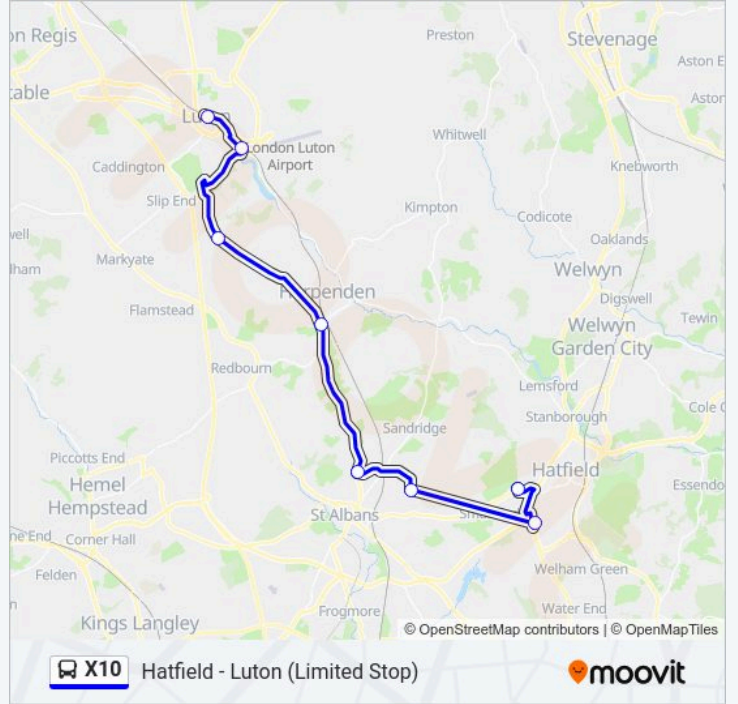

### X10 bus Info

**Direction:** Hatfield Business Park

**Stops:** 8

**Trip Duration:** 50 min

**Line Summary:**

### Direction: Luton Town Centre

8 stops

[VIEW LINE SCHEDULE](#)

Uh De Havilland Campus, Hatfield Business Park

The Forum, Hatfield

Sandpit Lane, Fleetville

The Ancient Briton, New Greens

The George Ph, Harpenden

### X10 bus Time Schedule

Luton Town Centre Route Timetable:

Sunday	Not Operational
Monday	08:45 - 19:00
Tuesday	08:45 - 19:00
Wednesday	08:45 - 19:00
Thursday	08:45 - 19:00
Friday	08:45 - 19:00
Saturday	Not Operational

### X10 bus Info

**Direction:** Luton Town Centre

**Stops:** 8

**Trip Duration:** 62 min

**Line Summary:**

X10 bus time schedules and route maps are available in an offline PDF at [moovitapp.com](https://moovitapp.com). Use the Moovit App to see live bus times, train schedule or subway schedule, and step-by-step directions for all public transit in London.