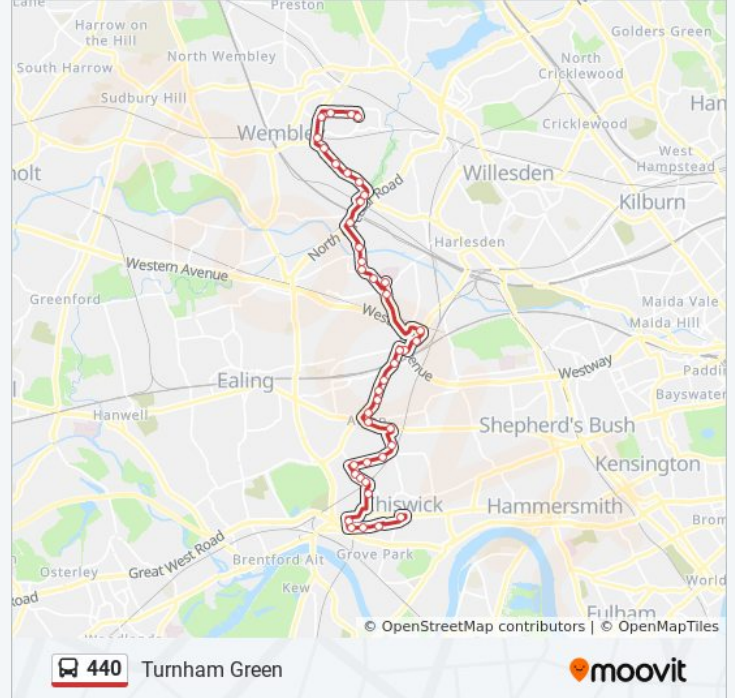

Newton Avenue (J)

Stanley Road (K)

Hanbury Road (L)

Roslin Road (M)

Colville Road (N)

Stanhope Way / Acton Works (P)

Oxford Road North (F)

Oxford Court (E)

Gunnersbury Station (C)

Marlborough Road (W)

Turnham Green Church (TT)

**Direction: Wembley, First Way**

47 stops

[VIEW LINE SCHEDULE](#)

Turnham Green Church (UU)

Marlborough Road (V)

Gunnersbury Station (D)

Oxford Road North (H)

Thorney Hedge Road (K)

Gunnersbury Station (B)

Chiswick Business Park (N)

**440 bus Time Schedule**

Wembley, First Way Route Timetable:

Sunday	12:00 AM - 10:30 PM
Monday	12:00 AM - 11:30 PM
Tuesday	12:00 AM - 11:30 PM
Wednesday	12:00 AM - 11:30 PM
Thursday	12:00 AM - 11:30 PM
Friday	12:00 AM - 11:30 PM
Saturday	12:00 AM - 11:30 PM