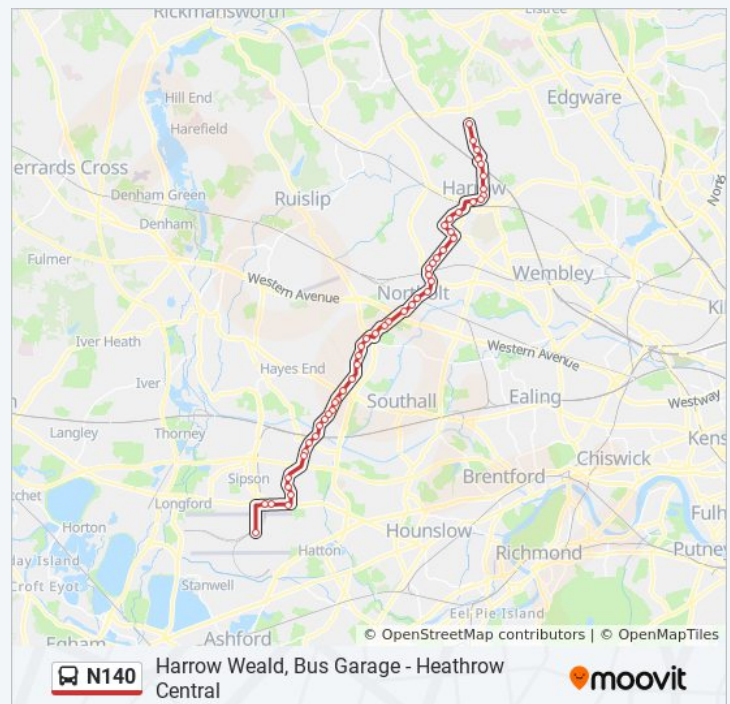

N140 bus Info

Direction: Heathrow Central

Stops: 49

Trip Duration: 49 min

Line Summary:

Bengarth Road / Northolt Library (TC)

Yeading / White Hart Roundabout (X)

Yeading / Dilston Close (L)