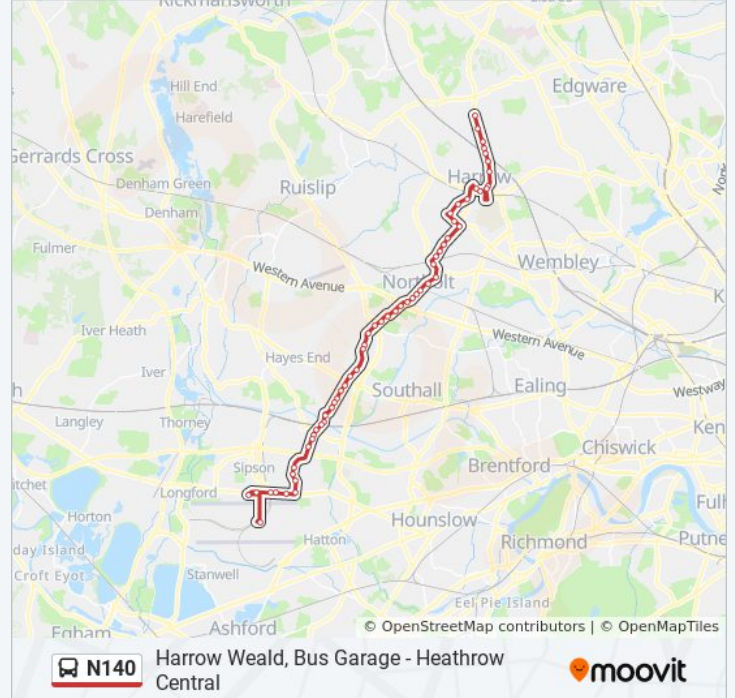

Hesa Road (T)

Hayes / the Grapes (P)

Shaftesbury Way (A)

Yeading Lane / Willow Tree Lane (E)

Barnhill Community High School (F)

Kingshill Avenue (K)

Yeading / Tangmere Gardens (N)

Yeading / White Hart Roundabout (V)

Bengarth Road / Northolt Library (TD)

Sycamore Close (TE)

Target Roundabout (TF)

Kingston Close (TH)

Alderney Gardens (TJ)

Moat Farm Road (C)

Northolt Station (A)

Castle Road (E)

Wood End Lane (NA)

Danemead Grove (NB)

St Gabriel's Church (ND)

Corbins Lane (H)

South Harrow Station (F)

Grange Road (RD)

Dudley Road (WP)

Shaftesbury Avenue (WR)

Treve Avenue (WS)

Lascelles Avenue (WT)

St Georges Centre (X1)

Harrow Bus Station (A)

Harrow Town Centre (T)

Harrow Town Centre / Sheepcote Road (R)

Safari Cinema (W)

Harrow Civic Centre / Harrow Mosque (K)

Harrow & Wealdstone Station (N)