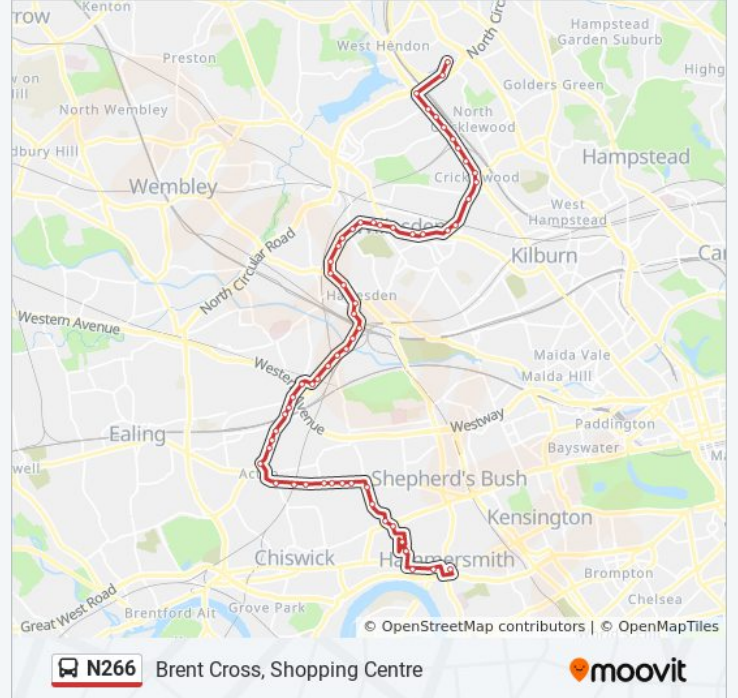

Cricklewood Lane (BP)

Mora Road (BQ)

Longley Way (BR)

Cricklewood Bus Garage (BS)

Dollis Hill Lane (SE)

Oxgate Lane (SH)

Staples Corner (SJ)

Etheridge Road (M)

Brent Cross Shopping Centre (A)

Direction: Hammersmith

58 stops

[VIEW LINE SCHEDULE](#)

Brent Cross Shopping Centre (B)

Staples Corner Retail Park (SB)

Gladstone Park Gardens (SD)

Cricklewood Bus Garage (BA)