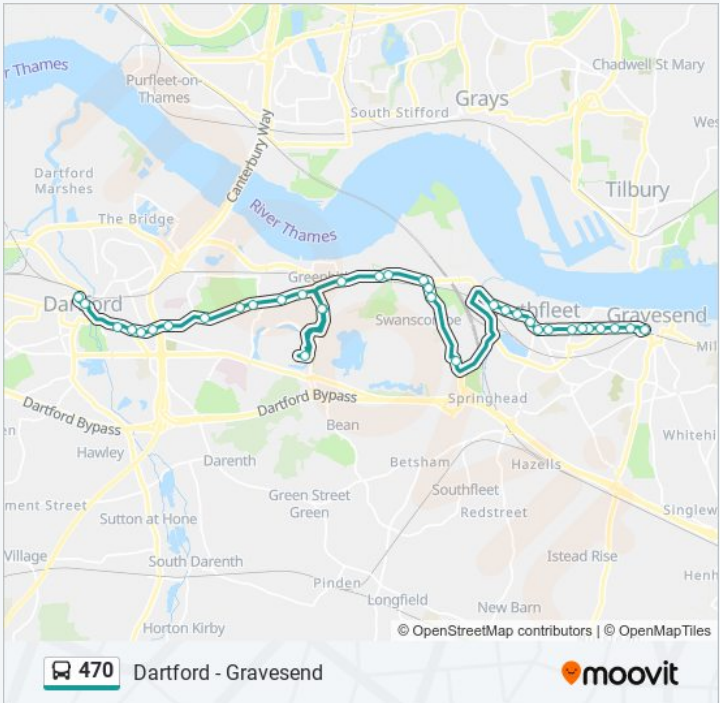

Dartford - Gravesend

Get The App

The 470 line (Dartford - Gravesend) has 2 routes. For regular weekdays, their operation hours are:
(1) Dartford: 04:40 - 23:34(2) Gravesend: 05:23 - 23:46
Use the Moovit App to find the closest 470 station near you and find out when is the next 470 arriving.

Direction: Dartford
35 stops
[VIEW LINE SCHEDULE](#)

- Garrick Street, Gravesend
- Overcliffe, Gravesend
- Lennox Road, Gravesend
- Burch Road, Northfleet
- Fountain Walk, Northfleet
- Arriva Depot, Northfleet
- Rural Vale, Northfleet
- Malvern House, Northfleet
- Roman Catholic Church, Northfleet
- The Old Coach And Horses, Northfleet
- Council Avenue, Northfleet
- High Street, Northfleet
- The Hive, Northfleet
- Ackers Drive, Ebbsfleet
- Methodist Church, Swanscombe
- Railway Station, Swanscombe
- The George And Dragon, Swanscombe
- Craylands Lane, Greenhithe
- Knockhall Road, Greenhithe
- The Avenue, Greenhithe
- St Clements Lakes, Greenhithe
- Bus Station, Bluewater

470 Time Schedule
Dartford Route Timetable:

Sunday	05:40 - 23:04
Monday	04:40 - 23:34
Tuesday	04:40 - 23:34
Wednesday	04:40 - 23:34
Thursday	04:40 - 23:34
Friday	04:40 - 23:34
Saturday	04:40 - 23:34

470 Info
Direction: Dartford
Stops: 35
Trip Duration: 37 min
Line Summary: