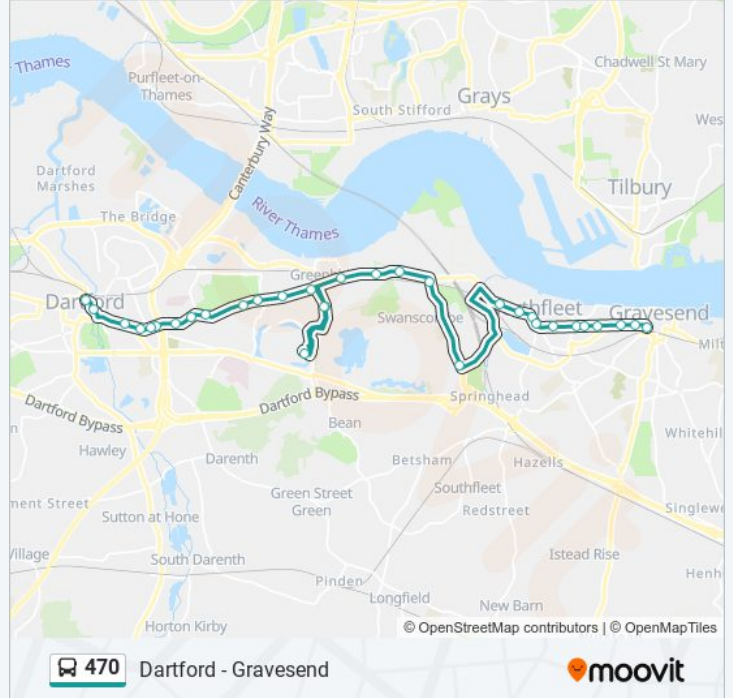

Dartford - Gravesend

Get The App

The 470 line (Dartford - Gravesend) has 2 routes. For regular weekdays, their operation hours are:
 (1) Dartford: 04:40 - 23:34(2) Gravesend: 05:23 - 23:46
 Use the Moovit App to find the closest 470 station near you and find out when is the next 470 arriving.

St Vincents Road

Park Road

Livingstone Hospital

Home Gardens, Dartford

Prospect Place, Dartford

Direction: Gravesend

32 stops

[VIEW LINE SCHEDULE](#)

Direction: Gravesend

Stops: 32

Trip Duration: 42 min

Line Summary:

The Avenue, Greenhithe

Knockhall Road, Greenhithe

Craylands Lane, Greenhithe

Railway Station, Swanscombe

Burch Road, Northfleet

Lennox Road, Gravesend

Overcliffe, Gravesend

Garrick Street, Gravesend

470 time schedules and route maps are available in an offline PDF at moovitapp.com. Use the [Moovit App](#) to see live bus times, train schedule or subway schedule, and step-by-step directions for all public transit in London.