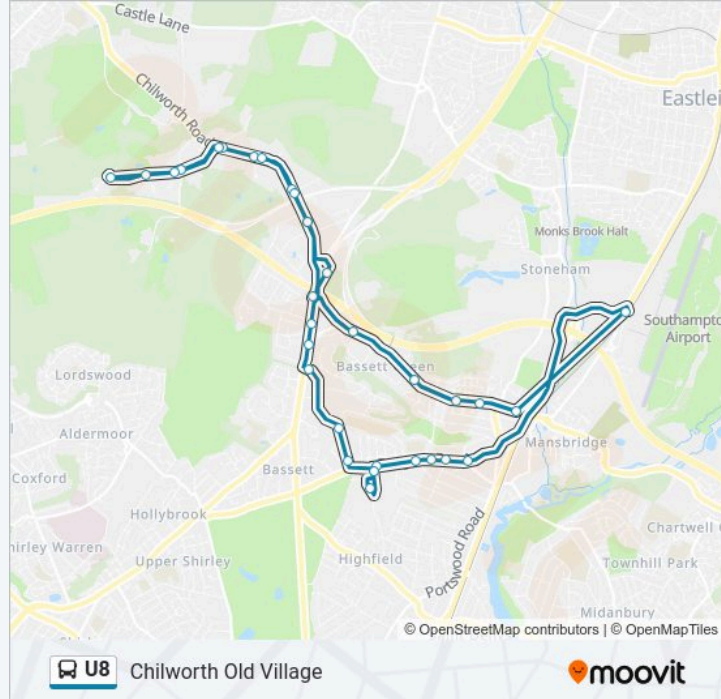

### U8 bus Info

**Direction:** Chilworth Old Village

**Stops:** 34

**Trip Duration:** 45 min

**Line Summary:**

Channels Farm Road, Bassett Green

Leaside Way, Bassett Green

Ethelburt Avenue, Bassett Green

Green Wood Court, Bassett Green

Westbrook Court, Bassett

Chilworth Roundabout, Bassett

Pinelands Road, Chilworth

Green Lane, Chilworth

The Orchard, Chilworth

The Chilworth Arms, Chilworth

Fibercore House, Chilworth Old Village

Enterprise Road, Chilworth Old Village

Benham Campus, Chilworth Old Village

**Direction: Southampton Airport**

21 stops

[VIEW LINE SCHEDULE](#)

Benham Campus, Chilworth Old Village

Enterprise Road, Chilworth Old Village

Fibercore House, Chilworth Old Village

The Chilworth Arms, Chilworth

The Orchard, Chilworth

Green Lane, Chilworth

Pinelands Road, Chilworth

Hilton Hotel, Chilworth

Saxholm Way, Bassett

Bassett Wood Road, Bassett