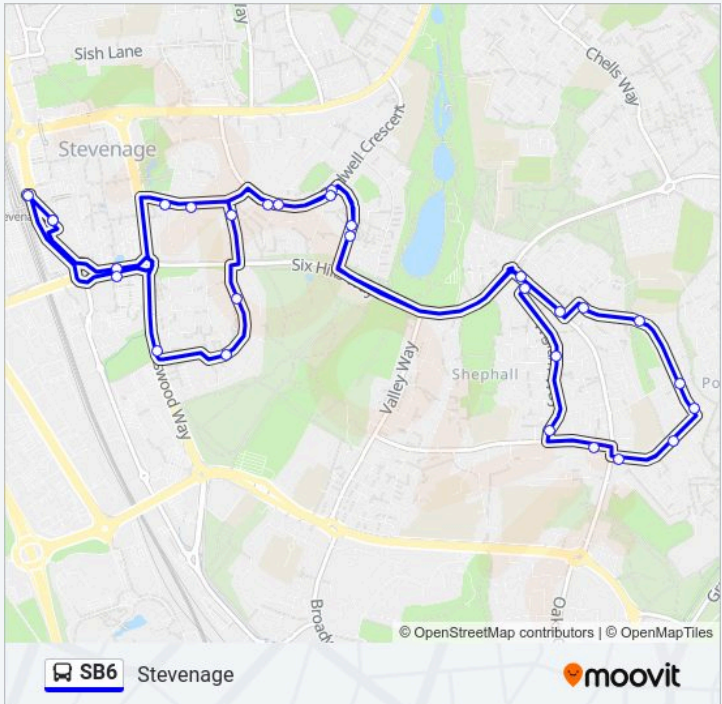

Stevenage

Get The App

The SB6 line Stevenage has one route. For regular weekdays, their operation hours are:

(1) Stevenage: 06:27 - 18:47

Use the Moovit App to find the closest SB6 station near you and find out when is the next SB6 arriving.

Direction: Stevenage
 29 stops
[VIEW LINE SCHEDULE](#)

- Bus Station, Stevenage
- Asda, Stevenage
- Elder Way, Stevenage
- Whomerley Road, Stevenage
- Denton Road, Stevenage
- Homestead Moat, Bedwell
- Bedwell Centre, Bedwell
- Colestrete, Bedwell
- Colestrete Close, Bedwell
- Six Hills Way, Shephall
- Burwell Road, Shephall
- Harrowdene, Shephall
- Ashtree Primary School, Shephall
- Featherston Road, Poplars
- Bandley Rise, Poplars
- Harefield, Poplars
- Gonville Crescent, Shephall
- The Hyde Centre, Shephall
- Hydean Way, Shephall
- Elm Walk, Shephall
- Colts Corner, Shephall

SB6 Time Schedule
 Stevenage Route Timetable:

Sunday	Not Operational
Monday	06:27 - 18:47
Tuesday	06:27 - 18:47
Wednesday	06:27 - 18:47
Thursday	06:27 - 18:47
Friday	06:27 - 18:47
Saturday	07:47 - 17:47

SB6 Info
Direction: Stevenage
Stops: 29
Trip Duration: 33 min
Line Summary:

Colestrete Close, Bedwell

Colestrete, Bedwell

Bedwell Centre, Bedwell

Penn Road, Stevenage

Friends Meeting House, Stevenage

Asda, Stevenage